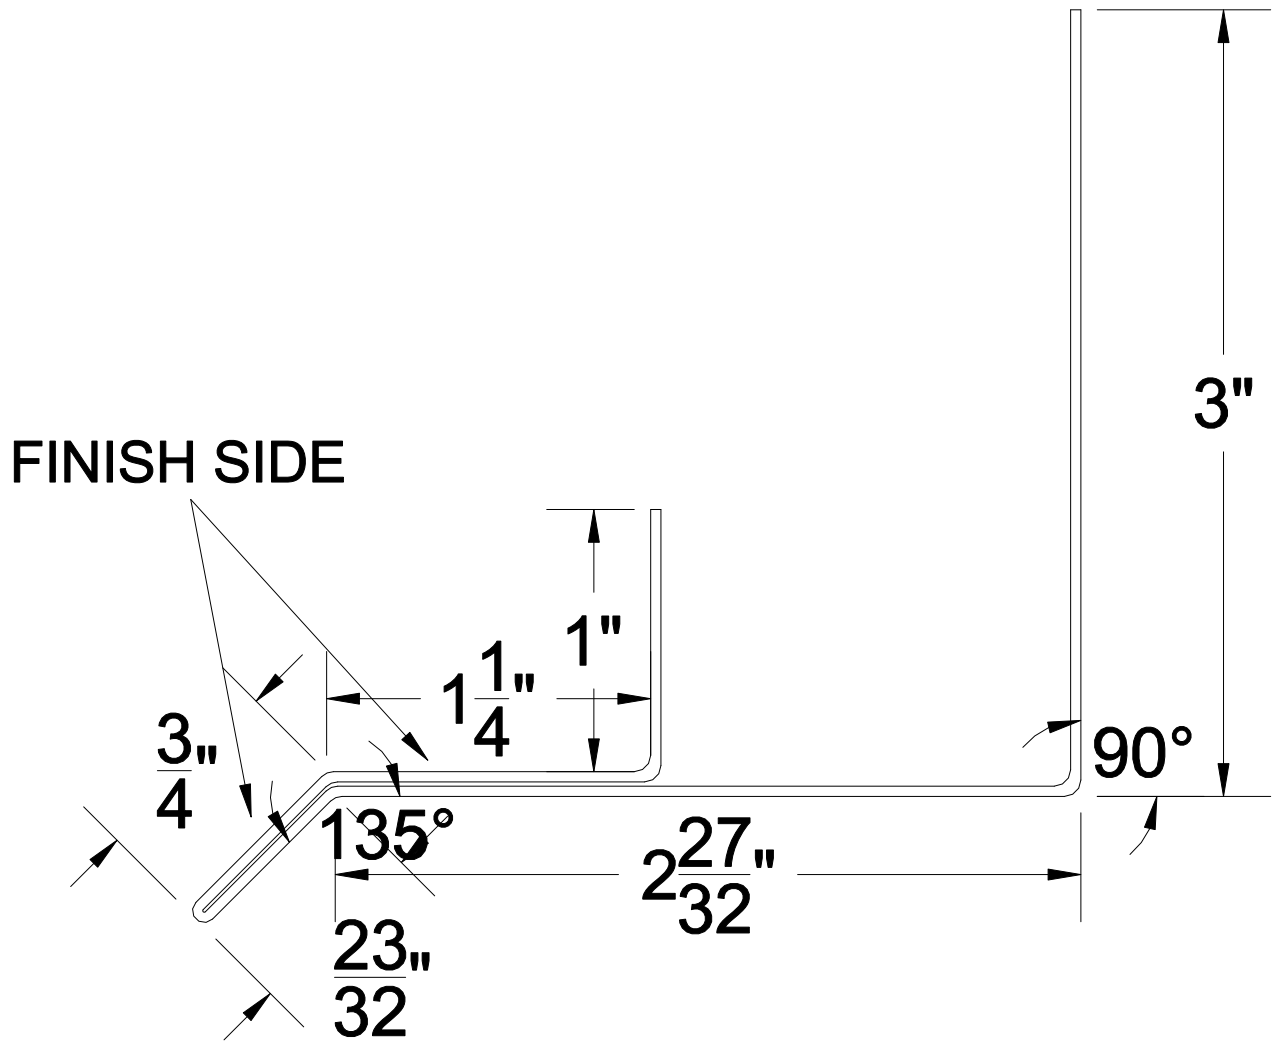

HORIZONTAL BASE TRIM W/ 1 1/2" HAT CHANNEL # HBT-1.5

NOTE: ALL TRIMS COME STANDARD AT 12'-0" LONG (NO EXCEPTIONS).

BLANK SIZE: 9.5625"

MATERIAL: 24ga.