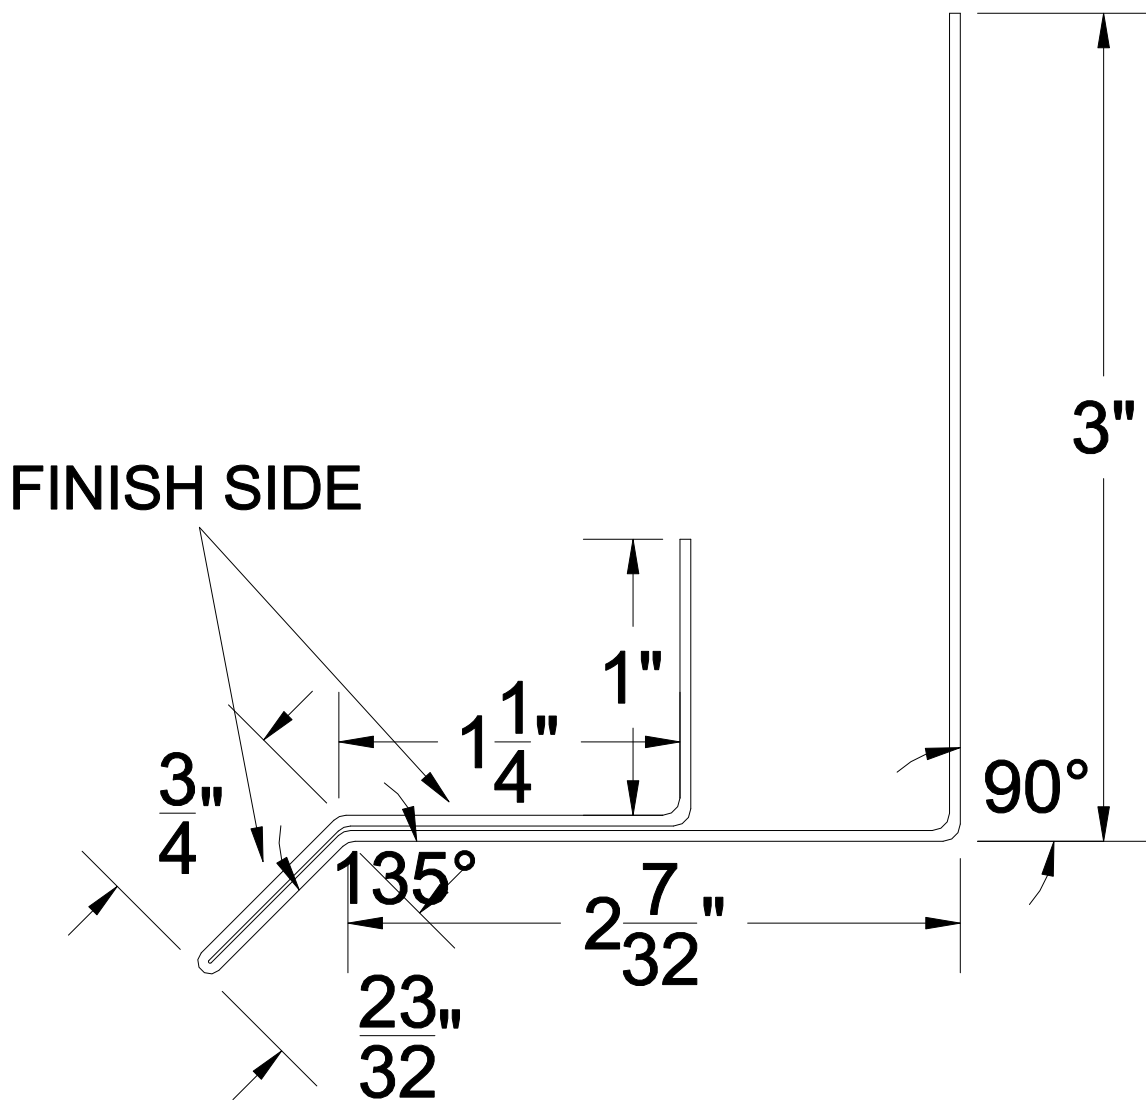

HORIZONTAL BASE TRIM W/ 7/8" HAT CHANNEL # HBT-78

NOTE: ALL TRIMS COME STANDARD AT 12'-0" LONG (NO EXCEPTIONS).

BLANK SIZE: 8.9375"

MATERIAL: 24ga.