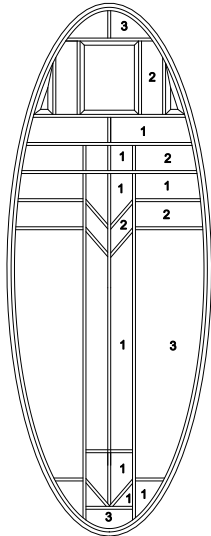

2208 ROYSTON

2210 SB ROYSTON

2515 ROYSTON

2210C ROYSTON

1641 OV ROYSTON

2236 ROYSTON

836 ROYSTON

2248 ROYSTON

848 ROYSTON

2264 ROYSTON

764 ROYSTON

LEGEND:

- 1: GRANITE GLASS
- 2: LUMINATING GLASS
- 3: RAIN GLASS
- NO NUMBER : CLEAR BEVEL

PATINA CAME
(ZB 375/ ZB ROUND 3/4 INNER CAME)