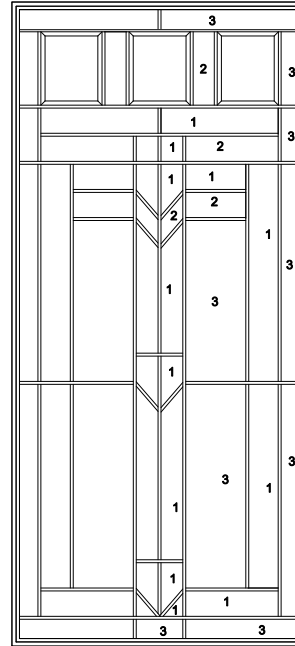

2208 ROYSTON

2210 SB ROYSTON

2515 ROYSTON

2210C ROYSTON

1641 OV ROYSTON

2236 ROYSTON

836 ROYSTON

2248 ROYSTON

848 ROYSTON

2264 ROYSTON

764 ROYSTON

LEGEND:

- 1: GRANITE GLASS
- 2: LUMINATING GLASS
- 3: RAIN GLASS
- NO NUMBER : CLEAR BEVEL

PATINA CAME
(ZB 375/ ZB ROUND 3/4 INNER CAME)