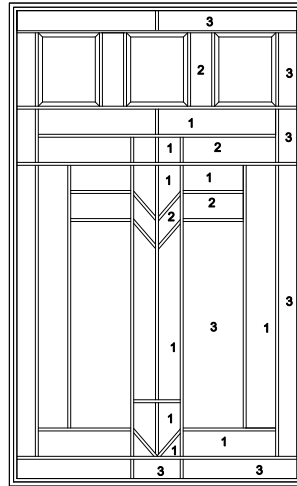

2208 ROYSTON

2210 SB ROYSTON

2515 ROYSTON

2210C ROYSTON

1641 OV ROYSTON

2236 ROYSTON

836 ROYSTON

2248 ROYSTON

848 ROYSTON

2264 ROYSTON

764 ROYSTON

LEGEND:

- 1: GRANITE GLASS
- 2: LUMINATING GLASS
- 3: RAIN GLASS
- NO NUMBER : CLEAR BEVEL

PATINA CAME
(ZB 375/ ZB ROUND 3/4 INNER CAME)