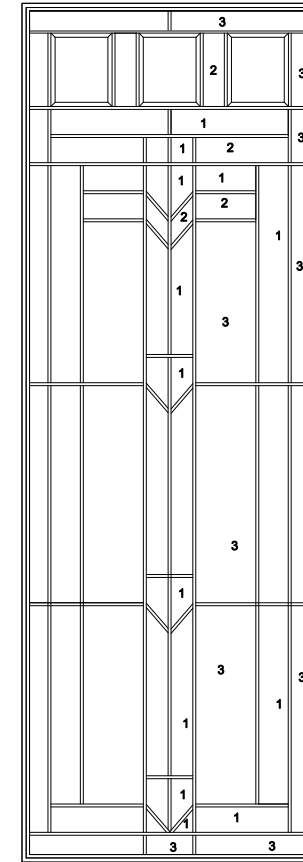

2208 ROYSTON

2210 SB ROYSTON

2515 ROYSTON

2210C ROYSTON

1641 OV ROYSTON

2236 ROYSTON

836 ROYSTON

2248 ROYSTON

848 ROYSTON

2264 ROYSTON

764 ROYSTON

LEGEND:

- 1: GRANITE GLASS
- 2: LUMINATING GLASS
- 3: RAIN GLASS
- NO NUMBER : CLEAR BEVEL

PATINA CAME
(ZB 375/ ZB ROUND 3/4 INNER CAME)