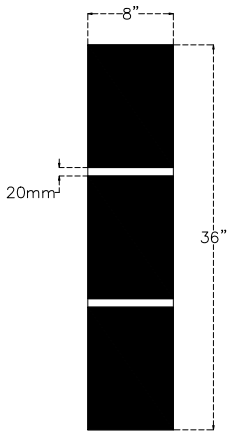

6812 5 LITE SULLIVAN – LOWE TEMP
1/G SIZE: 68" X 12" X 1"OA

2236 3 LITE SULLIVAN – LOWE TEMP
GLASS SIZE: 22" X 36" X 1"OA

836 3 LITE SULLIVAN – LOWE TEMP
GLASS SIZE: 8" X 36" X 1"OA

2248 4 LITE SULLIVAN – LOWE TEMP
GLASS SIZE: 21-15/16" X 47-15/16" X 1"OA

848 4 LITE SULLIVAN – LOWE TEMP
GLASS SIZE: 8" X 48" X 1"OA

2264 5 LITE SULLIVAN – LOWE TEMP
GLASS SIZE: 22" X 64" X 1"OA

2064 5 LITE SULLIVAN – LOWE TEMP
GLASS SIZE: 20" X 64" X 1"OA

764 5 LITE SULLIVAN – LOWE TEMP
GLASS SIZE: 7" X 64" X 1"OA

1/8" SANDBLASTED TEMP + 3/4" SUPER SPACER + 1/8" LOWE GLASS = 1"OA