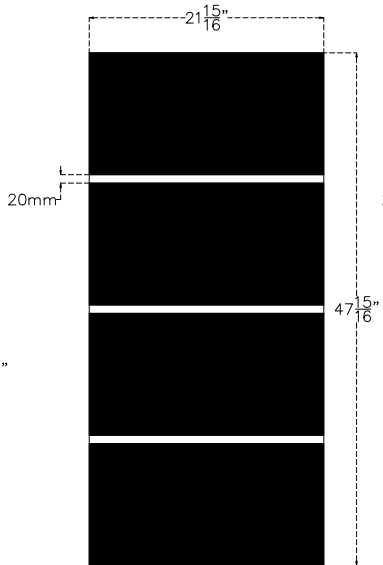

6812 5 LITE SULLIVAN – LOWE TEMP
1/G SIZE: 68" X 12" X 1"OA

2236 3 LITE SULLIVAN – LOWE TEMP
GLASS SIZE: 22" X 36" X 1"OA

836 3 LITE SULLIVAN – LOWE TEMP
GLASS SIZE: 8" X 36" X 1"OA

2248 4 LITE SULLIVAN – LOWE TEMP
GLASS SIZE: 21-15/16" X 47-15/16" X 1"OA

848 4 LITE SULLIVAN – LOWE TEMP
GLASS SIZE: 8" X 48" X 1"OA

2264 5 LITE SULLIVAN – LOWE TEMP
GLASS SIZE: 22" X 64" X 1"OA

2064 5 LITE SULLIVAN – LOWE TEMP
GLASS SIZE: 20" X 64" X 1"OA

764 5 LITE SULLIVAN – LOWE TEMP
GLASS SIZE: 7" X 64" X 1"OA

1/8" SANDBLASTED TEMP + 3/4" SUPER SPACER + 1/8" LOWE GLASS = 1"OA