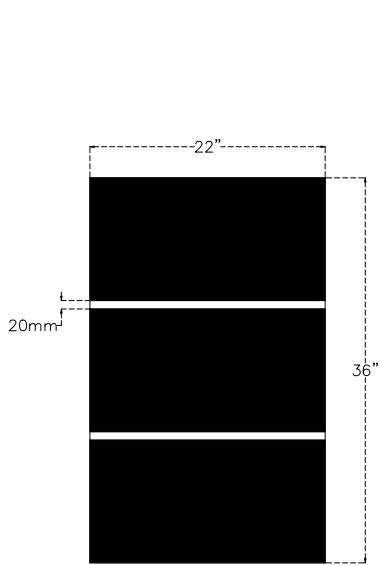

6812 5 LITE SULLIVAN – LOWE TEMP
1/G SIZE: 68" X 12" X 1"OA

2236 3 LITE SULLIVAN – LOWE TEMP
GLASS SIZE: 22" X 36" X 1"OA

836 3 LITE SULLIVAN – LOWE TEMP
GLASS SIZE: 8" X 36" X 1"OA

2248 4 LITE SULLIVAN – LOWE TEMP
GLASS SIZE: 21-15/16" X 47-15/16" X 1"OA

848 4 LITE SULLIVAN – LOWE TEMP
GLASS SIZE: 8" X 48" X 1"OA

2264 5 LITE SULLIVAN – LOWE TEMP
GLASS SIZE: 22" X 64" X 1"OA

2064 5 LITE SULLIVAN – LOWE TEMP
GLASS SIZE: 20" X 64" X 1"OA

764 5 LITE SULLIVAN – LOWE TEMP
GLASS SIZE: 7" X 64" X 1"OA

1/8" SANDBLASTED TEMP + 3/4" SUPER SPACER + 1/8" LOWE GLASS = 1"OA