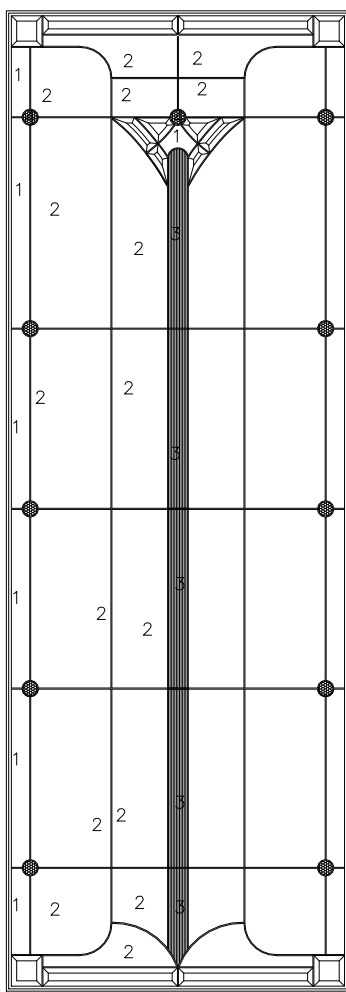

880 WATERTON

2880 WATERTON

2264 WATERTON

764 WATERTON

2208 WATERTON

2248 WATERTON

848 WATERTON

2515 WATERTON

2236 WATERTON

836 WATERTON

LEGEND:

- 1: GRANITE GLASS
- 2: CLEAR BAROQUE
- 3: LUMINATING
- 4: JEWELS 30mm
- NO NUMBER : CLEAR BEVEL

ZINC-PATINA/ZB375/ZRH316
 OFFSET SINGLE: 5/8