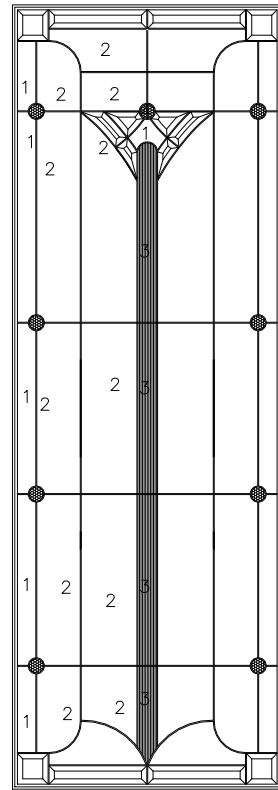

880 WATERTON

2880 WATERTON

2264 WATERTON

764 WATERTON

2208 WATERTON

2248 WATERTON

848 WATERTON

2515 WATERTON

2236 WATERTON

836 WATERTON

LEGEND:

- 1: GRANITE GLASS
- 2: CLEAR BAROQUE
- 3: LUMINATING
- 4: JEWELS 30mm
- NO NUMBER : CLEAR BEVEL

ZINC-PATINA/ZB375/ZRH316
 OFFSET SINGLE: 5/8