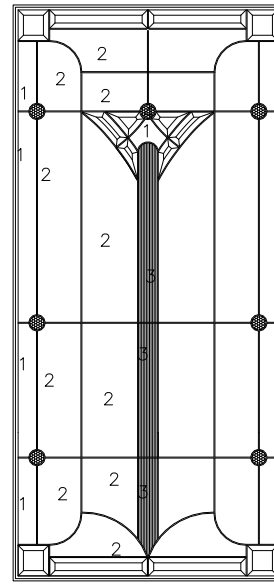

880 WATERTON

2880 WATERTON

2264 WATERTON

764 WATERTON

2208 WATERTON

2248 WATERTON

848 WATERTON

2515 WATERTON

2236 WATERTON

836 WATERTON

LEGEND:

- 1: GRANITE GLASS
- 2: CLEAR BAROQUE
- 3: LUMINATING
- 4: JEWELS 30mm
- NO NUMBER : CLEAR BEVEL

ZINC-PATINA/ZB375/ZRH316
 OFFSET SINGLE: 5/8