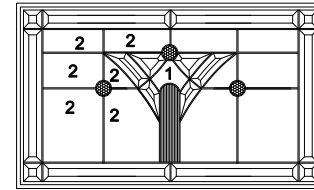

880 WATERTON

2880 WATERTON

2264 WATERTON

764 WATERTON

2208 WATERTON

2248 WATERTON

848 WATERTON

2515 WATERTON

2236 WATERTON

836 WATERTON

LEGEND:

- 1: GRANITE GLASS
- 2: CLEAR BAROQUE
- 3: LUMINATING
- 4: JEWELS 30mm
- NO NUMBER : CLEAR BEVEL

ZINC-PATINA/ZB375/ZRH316
 OFFSET SINGLE: 5/8