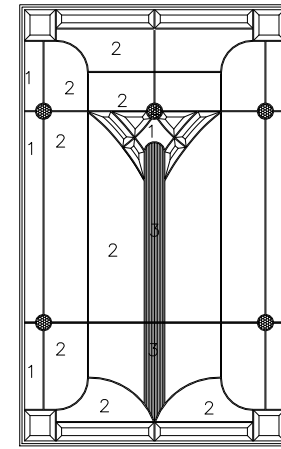

880 WATERTON

2880 WATERTON

2264 WATERTON

764 WATERTON

2208 WATERTON

2248 WATERTON

848 WATERTON

2515 WATERTON

2236 WATERTON

836 WATERTON

LEGEND:

- 1: GRANITE GLASS
- 2: CLEAR BAROQUE
- 3: LUMINATING
- 4: JEWELS 30mm
- NO NUMBER : CLEAR BEVEL

ZINC-PATINA/ZB375/ZRH316
 OFFSET SINGLE: 5/8