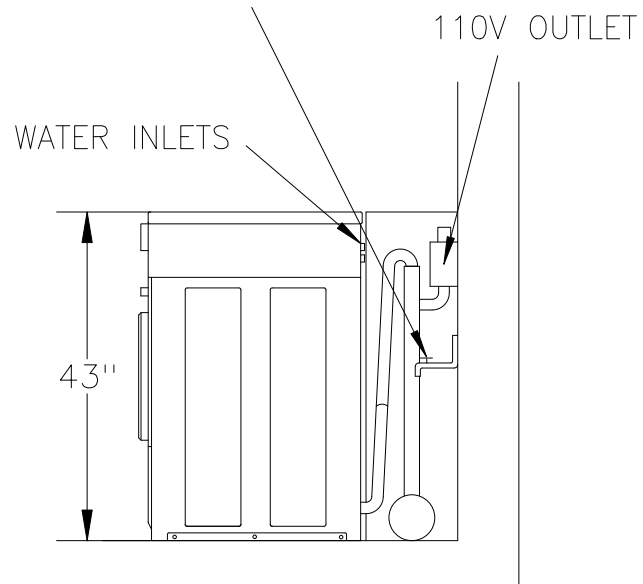

FTU91

Front-load Washer

WATER SUPPLY LINES
(1) 1/2" HOT
(1) 1/2" COLD
PROVIDE 3/4" CUTOFF-TYPE
OUTLET WITH HOSE
CONNECTIONS PER LINE

26 7/8"

WATER SUPPLY LINES
(1) 1/2" HOT
(1) 1/2" COLD
PROVIDE 3/4" CUTOFF-TYPE
OUTLET WITH HOSE
CONNECTIONS PER LINE