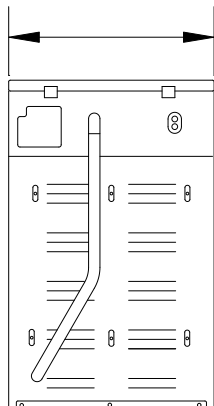

FTU91

Front-load Washer

WATER SUPPLY LINES
(1) 1/2" HOT
(1) 1/2" COLD
PROVIDE 3/4" CUTOFF-TYPE
OUTLET WITH HOSE
CONNECTIONS PER LINE

26 7/8"

WATER SUPPLY LINES
(1) 1/2" HOT
(1) 1/2" COLD
PROVIDE 3/4" CUTOFF-TYPE
OUTLET WITH HOSE
CONNECTIONS PER LINE