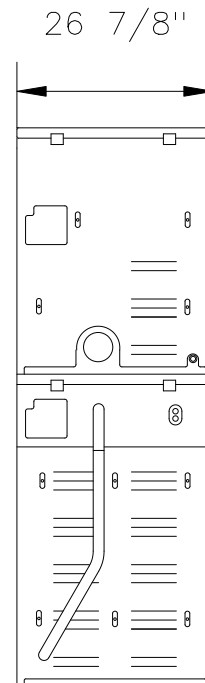

LTU97A Stack Washer/Dryer

WATER SUPPLY LINES
(1) 1/2" HOT
(1) 1/2" COLD
PROVIDE 3/4" CUTOFF-TYPE
OUTLET WITH HOSE
CONNECTIONS PER LINE

WATER INLETS

110V OUTLET

WATER SUPPLY LINES
(1) 1/2" HOT
(1) 1/2" COLD
PROVIDE 3/4" CUTOFF-TYPE
OUTLET WITH HOSE
CONNECTIONS PER LINE

WATER INLETS

110V OUTLET