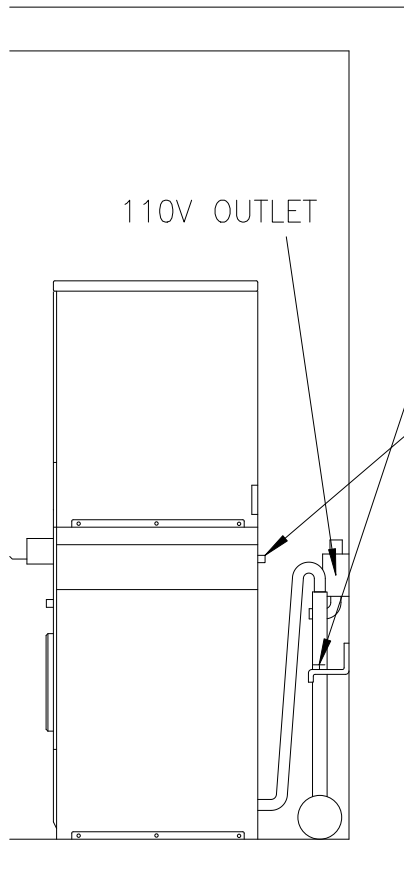

LTU97A Stack Washer/Dryer

WATER SUPPLY LINES
(1) 1/2" HOT
(1) 1/2" COLD
PROVIDE 3/4" CUTOFF-TYPE
OUTLET WITH HOSE
CONNECTIONS PER LINE

WATER INLETS

110V OUTLET

WATER SUPPLY LINES
(1) 1/2" HOT
(1) 1/2" COLD
PROVIDE 3/4" CUTOFF-TYPE
OUTLET WITH HOSE
CONNECTIONS PER LINE

WATER INLETS

110V OUTLET