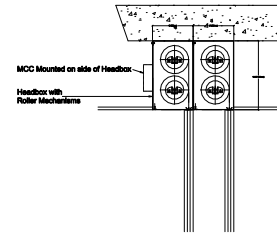

DUAL HOSE STREAM 120 HEADBOX BOTTOM COVER EXPOSED CONFIGURATION

SINGLE ROLLER
LESS THAN 11' IN WIDTH OPENING

MULTIPLE (OVER-UNDER) ROLLER
MORE THAN 11' IN WIDTH OPENING

HEADBOX SIZES SHOWN ARE FOR
CURTAIN DROPS LESS THAN 10 FEET
IN HEIGHT.

SIDE GUIDE PLAN VIEW
(SIDE GUIDE CANNOT BE RECESSED MORE
THAN 2 1/2" INSIDE FINISHED OPENING)

SINGLE ROLLER
LESS THAN 11' IN WIDTH OPENING

MULTIPLE (OVER-UNDER) ROLLER
MORE THAN 11' IN WIDTH OPENING

HEADBOX SIZES SHOWN ARE FOR
CURTAIN DROPS BETWEEN 10 AND
20 FEET IN HEIGHT