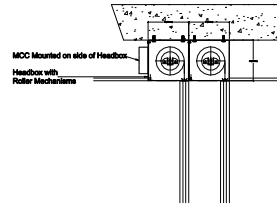

DUAL HOSE STREAM 120 HEADBOX BOTTOM COVER EXPOSED CONFIGURATION

SINGLE ROLLER
LESS THAN 11' IN WIDTH OPENING

MULTIPLE (OVER-UNDER) ROLLER
MORE THAN 11' IN WIDTH OPENING

HEADBOX SIZES SHOWN ARE FOR
CURTAIN DROPS LESS THAN 10 FEET
IN HEIGHT.

SIDE GUIDE PLAN VIEW
(SIDE GUIDE CANNOT BE RECESSED MORE
THAN 2 1/2" INSIDE FINISHED OPENING)

SINGLE ROLLER
LESS THAN 11' IN WIDTH OPENING

MULTIPLE (OVER-UNDER) ROLLER
MORE THAN 11' IN WIDTH OPENING

HEADBOX SIZES SHOWN ARE FOR
CURTAIN DROPS BETWEEN 10 AND
20 FEET IN HEIGHT