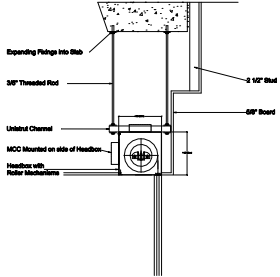

HOSE STREAM 120 HEADBOX BOTTOM COVER EXPOSED CONFIGURATION

**SINGLE ROLLER
LESS THAN 11' IN WIDTH OPENING**

**MULTIPLE (OVER-UNDER) ROLLER
MORE THAN 11' IN WIDTH OPENING**

**MULTIPLE (SIDE BY SIDE) ROLLER
MORE THAN 11' IN WIDTH OPENING**

HEADBOX SIZES SHOWN ARE FOR CURTAIN DROPS LESS THAN 10 FEET IN HEIGHT.

**SINGLE ROLLER
LESS THAN 11' IN WIDTH OPENING**

**MULTIPLE (OVER-UNDER) ROLLER
MORE THAN 11' IN WIDTH OPENING**

**MULTIPLE (SIDE BY SIDE) ROLLER
MORE THAN 11' IN WIDTH OPENING**

HEADBOX SIZES SHOWN ARE FOR CURTAIN DROPS BETWEEN 10 AND 20 FEET IN HEIGHT

SIDE GUIDE PLAN VIEW
(SIDE GUIDE CANNOT BE RECESSED MORE THAN 2 1/2" INSIDE FINISHED OPENING)