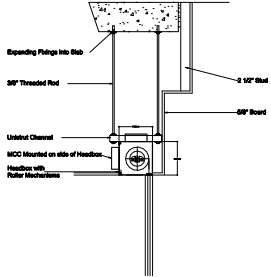

HOSE STREAM 120 HEADBOX BOTTOM COVER EXPOSED CONFIGURATION

**SINGLE ROLLER
LESS THAN 11' IN WIDTH OPENING**

**MULTIPLE (OVER-UNDER) ROLLER
MORE THAN 11' IN WIDTH OPENING**

**MULTIPLE (SIDE BY SIDE) ROLLER
MORE THAN 11' IN WIDTH OPENING**

HEADBOX SIZES SHOWN ARE FOR CURTAIN DROPS LESS THAN 10 FEET IN HEIGHT.

**SINGLE ROLLER
LESS THAN 11' IN WIDTH OPENING**

**MULTIPLE (OVER-UNDER) ROLLER
MORE THAN 11' IN WIDTH OPENING**

**MULTIPLE (SIDE BY SIDE) ROLLER
MORE THAN 11' IN WIDTH OPENING**

HEADBOX SIZES SHOWN ARE FOR CURTAIN DROPS BETWEEN 10 AND 20 FEET IN HEIGHT

SIDE GUIDE PLAN VIEW
(SIDE GUIDE CANNOT BE RECESSED MORE THAN 2 1/2" INSIDE FINISHED OPENING)