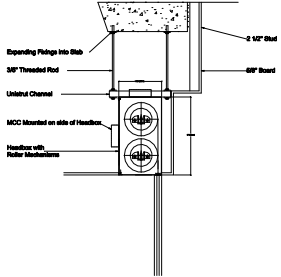

HOSE STREAM 120 HEADBOX BOTTOM COVER EXPOSED CONFIGURATION

**SINGLE ROLLER
LESS THAN 11' IN WIDTH OPENING**

**MULTIPLE (OVER-UNDER) ROLLER
MORE THAN 11' IN WIDTH OPENING**

**MULTIPLE (SIDE BY SIDE) ROLLER
MORE THAN 11' IN WIDTH OPENING**

HEADBOX SIZES SHOWN ARE FOR CURTAIN DROPS LESS THAN 10 FEET IN HEIGHT.

**SINGLE ROLLER
LESS THAN 11' IN WIDTH OPENING**

**MULTIPLE (OVER-UNDER) ROLLER
MORE THAN 11' IN WIDTH OPENING**

**MULTIPLE (SIDE BY SIDE) ROLLER
MORE THAN 11' IN WIDTH OPENING**

HEADBOX SIZES SHOWN ARE FOR CURTAIN DROPS BETWEEN 10 AND 20 FEET IN HEIGHT

SIDE GUIDE PLAN VIEW
(SIDE GUIDE CANNOT BE RECESSED MORE THAN 2 1/2" INSIDE FINISHED OPENING)