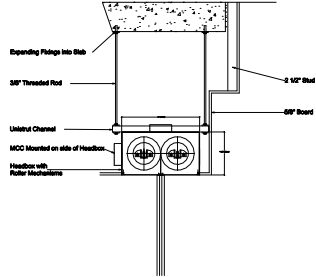

HEADBOX SIZES SHOWN ARE FOR CURTAIN DROPS LESS THAN 10 FEET IN HEIGHT.

**SINGLE ROLLER
LESS THAN 11' IN WIDTH OPENING**

**MULTIPLE (OVER-UNDER) ROLLER
MORE THAN 11' IN WIDTH OPENING**

**MULTIPLE (SIDE BY SIDE) ROLLER
MORE THAN 11' IN WIDTH OPENING**

HEADBOX SIZES SHOWN ARE FOR CURTAIN DROPS BETWEEN 10 AND 20 FEET IN HEIGHT

SIDE GUIDE PLAN VIEW
(SIDE GUIDE CANNOT BE RECESSED MORE THAN 2 1/2" INSIDE FINISHED OPENING)