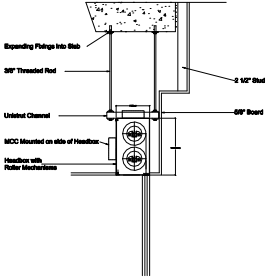

HOSE STREAM 120 HEADBOX BOTTOM COVER EXPOSED CONFIGURATION

**SINGLE ROLLER
LESS THAN 11' IN WIDTH OPENING**

**MULTIPLE (OVER-UNDER) ROLLER
MORE THAN 11' IN WIDTH OPENING**

**MULTIPLE (SIDE BY SIDE) ROLLER
MORE THAN 11' IN WIDTH OPENING**

HEADBOX SIZES SHOWN ARE FOR CURTAIN DROPS LESS THAN 10 FEET IN HEIGHT.

**SINGLE ROLLER
LESS THAN 11' IN WIDTH OPENING**

**MULTIPLE (OVER-UNDER) ROLLER
MORE THAN 11' IN WIDTH OPENING**

**MULTIPLE (SIDE BY SIDE) ROLLER
MORE THAN 11' IN WIDTH OPENING**

HEADBOX SIZES SHOWN ARE FOR CURTAIN DROPS BETWEEN 10 AND 20 FEET IN HEIGHT

SIDE GUIDE PLAN VIEW
(SIDE GUIDE CANNOT BE RECESSED MORE THAN 2 1/2" INSIDE FINISHED OPENING)