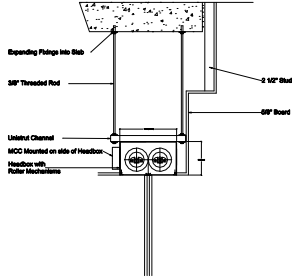

HOSE STREAM 120 HEADBOX BOTTOM COVER EXPOSED CONFIGURATION

**SINGLE ROLLER
LESS THAN 11' IN WIDTH OPENING**

**MULTIPLE (OVER-UNDER) ROLLER
MORE THAN 11' IN WIDTH OPENING**

**MULTIPLE (SIDE BY SIDE) ROLLER
MORE THAN 11' IN WIDTH OPENING**

HEADBOX SIZES SHOWN ARE FOR CURTAIN DROPS LESS THAN 10 FEET IN HEIGHT.

**SINGLE ROLLER
LESS THAN 11' IN WIDTH OPENING**

**MULTIPLE (OVER-UNDER) ROLLER
MORE THAN 11' IN WIDTH OPENING**

**MULTIPLE (SIDE BY SIDE) ROLLER
MORE THAN 11' IN WIDTH OPENING**

HEADBOX SIZES SHOWN ARE FOR CURTAIN DROPS BETWEEN 10 AND 20 FEET IN HEIGHT

SIDE GUIDE PLAN VIEW
(SIDE GUIDE CANNOT BE RECESSED MORE THAN 2 1/2" INSIDE FINISHED OPENING)