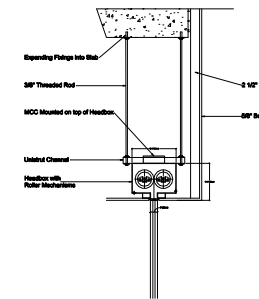

SD240GS (3 HOUR) HEADBOX 2" DOWNSTAND NECK CONFIGURATION

ALL HEADBOX SIZES SHOWN ARE FOR CURTAIN DROPS LESS THAN 10 FEET. PLEASE SEE HEADBOX SIZING CHART FOR CURTAIN DROPS MORE THAN 10 FEET.

**SINGLE ROLLER
LESS THAN 14' IN LENGTH**

**MULTIPLE (OVER-UNDER) ROLLER
MORE THAN 14' IN LENGTH**

**MULTIPLE (SIDE BY SIDE) ROLLER
MORE THAN 14' IN LENGTH**

**SIDE GUIDE PLAN VIEW
(SIDE GUIDE CANNOT BE RECESSED MORE
THAN 2 1/2" INSIDE FINISHED OPENING)**