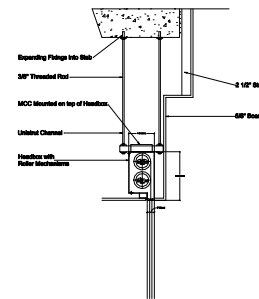

SD240GS (3 HOUR) HEADBOX 2" DOWNSTAND NECK CONFIGURATION

ALL HEADBOX SIZES SHOWN ARE FOR CURTAIN DROPS LESS THAN 10 FEET. PLEASE SEE HEADBOX SIZING CHART FOR CURTAIN DROPS MORE THAN 10 FEET.

**SINGLE ROLLER
LESS THAN 14' IN LENGTH**

**MULTIPLE (OVER-UNDER) ROLLER
MORE THAN 14' IN LENGTH**

**MULTIPLE (SIDE BY SIDE) ROLLER
MORE THAN 14' IN LENGTH**

**SIDE GUIDE PLAN VIEW
(SIDE GUIDE CANNOT BE RECESSED MORE
THAN 2 1/2" INSIDE FINISHED OPENING)**