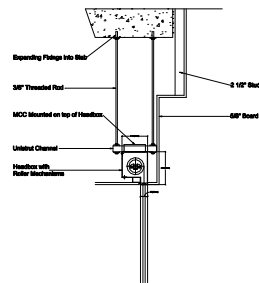

SD240GS (3 HOUR) HEADBOX 2" DOWNSTAND NECK CONFIGURATION

ALL HEADBOX SIZES SHOWN ARE FOR CURTAIN DROPS LESS THAN 10 FEET. PLEASE SEE HEADBOX SIZING CHART FOR CURTAIN DROPS MORE THAN 10 FEET.

**SINGLE ROLLER
LESS THAN 14' IN LENGTH**

**MULTIPLE (OVER-UNDER) ROLLER
MORE THAN 14' IN LENGTH**

**MULTIPLE (SIDE BY SIDE) ROLLER
MORE THAN 14' IN LENGTH**

**SIDE GUIDE PLAN VIEW
(SIDE GUIDE CANNOT BE RECESSED MORE
THAN 2 1/2" INSIDE FINISHED OPENING)**