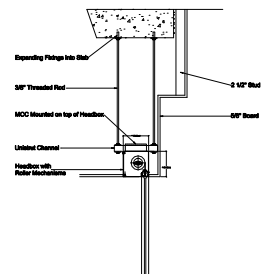

## SD240GS (3 HOUR) HEADBOX BOTTOM COVER EXPOSED CONFIGURATION

**SINGLE ROLLER  
LESS THAN 14' IN LENGTH**

**MULTIPLE (OVER-UNDER) ROLLER  
MORE THAN 14' IN LENGTH**

**MULTIPLE (SIDE BY SIDE) ROLLER  
MORE THAN 14' IN LENGTH**

**SIDE GUIDE PLAN VIEW  
(SIDE GUIDE CANNOT BE RECESSED MORE  
THAN 2 1/2\"/>**

ALL HEADBOX SIZES SHOWN ARE FOR CURTAIN DROPS LESS THAN 10 FEET. PLEASE SEE HEADBOX SIZING CHART FOR CURTAIN DROPS MORE THAN 10 FEET.