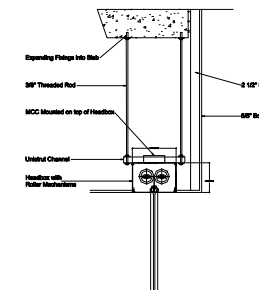

## SD240GS (3 HOUR) HEADBOX BOTTOM COVER EXPOSED CONFIGURATION

**SINGLE ROLLER  
LESS THAN 14' IN LENGTH**

**MULTIPLE (OVER-UNDER) ROLLER  
MORE THAN 14' IN LENGTH**

**MULTIPLE (SIDE BY SIDE) ROLLER  
MORE THAN 14' IN LENGTH**

**SIDE GUIDE PLAN VIEW  
(SIDE GUIDE CANNOT BE RECESSED MORE  
THAN 2 1/2\"/>**

ALL HEADBOX SIZES SHOWN ARE FOR CURTAIN DROPS LESS THAN 10 FEET. PLEASE SEE HEADBOX SIZING CHART FOR CURTAIN DROPS MORE THAN 10 FEET.