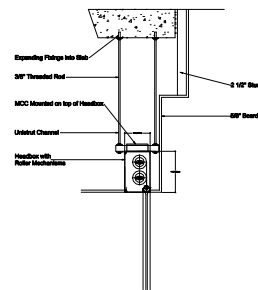

## SD240GS (3 HOUR) HEADBOX BOTTOM COVER EXPOSED CONFIGURATION

**SINGLE ROLLER  
LESS THAN 14' IN LENGTH**

**MULTIPLE (OVER-UNDER) ROLLER  
MORE THAN 14' IN LENGTH**

**MULTIPLE (SIDE BY SIDE) ROLLER  
MORE THAN 14' IN LENGTH**

**SIDE GUIDE PLAN VIEW  
(SIDE GUIDE CANNOT BE RECESSED MORE  
THAN 2 1/2\"/>**

ALL HEADBOX SIZES SHOWN ARE FOR CURTAIN DROPS LESS THAN 10 FEET. PLEASE SEE HEADBOX SIZING CHART FOR CURTAIN DROPS MORE THAN 10 FEET.