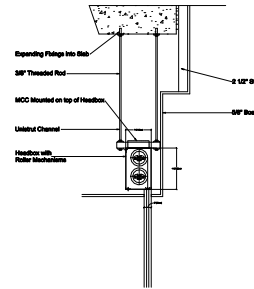

**SD240GS (3 HOUR) HEADBOX  
RECESSED ABOVE FINISHED CEILING/SOFFIT CONFIGURATION**

**SINGLE ROLLER  
LESS THAN 14' IN LENGTH**

**MULTIPLE (OVER-UNDER) ROLLER  
MORE THAN 14' IN LENGTH**

**MULTIPLE (SIDE BY SIDE) ROLLER  
MORE THAN 14' IN LENGTH**

**SIDE GUIDE PLAN VIEW  
(SIDE GUIDE CANNOT BE RECESSED MORE  
THAN 2 1/2\"/>**

**ALL HEADBOX SIZES SHOWN ARE  
FOR CURTAIN DROPS LESS THAN 10  
FEET. PLEASE SEE HEADBOX SIZING  
CHART FOR CURTAIN DROPS MORE  
THAN 10 FEET.**