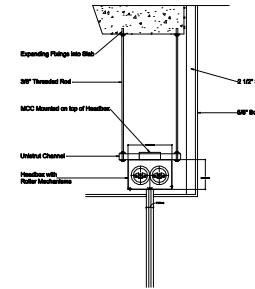

**SD240GS (3 HOUR) HEADBOX  
RECESSED ABOVE FINISHED CEILING/SOFFIT CONFIGURATION**

**SINGLE ROLLER  
LESS THAN 14' IN LENGTH**

**MULTIPLE (OVER-UNDER) ROLLER  
MORE THAN 14' IN LENGTH**

**MULTIPLE (SIDE BY SIDE) ROLLER  
MORE THAN 14' IN LENGTH**

**SIDE GUIDE PLAN VIEW  
(SIDE GUIDE CANNOT BE RECESSED MORE  
THAN 2 1/2\"/>**

**ALL HEADBOX SIZES SHOWN ARE  
FOR CURTAIN DROPS LESS THAN 10  
FEET. PLEASE SEE HEADBOX SIZING  
CHART FOR CURTAIN DROPS MORE  
THAN 10 FEET.**