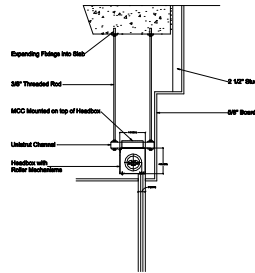

**SD240GS (3 HOUR) HEADBOX  
RECESSED ABOVE FINISHED CEILING/SOFFIT CONFIGURATION**

**SINGLE ROLLER  
LESS THAN 14' IN LENGTH**

**MULTIPLE (OVER-UNDER) ROLLER  
MORE THAN 14' IN LENGTH**

**MULTIPLE (SIDE BY SIDE) ROLLER  
MORE THAN 14' IN LENGTH**

**SIDE GUIDE PLAN VIEW  
(SIDE GUIDE CANNOT BE RECESSED MORE  
THAN 2 1/2\"/>**

**ALL HEADBOX SIZES SHOWN ARE  
FOR CURTAIN DROPS LESS THAN 10  
FEET. PLEASE SEE HEADBOX SIZING  
CHART FOR CURTAIN DROPS MORE  
THAN 10 FEET.**