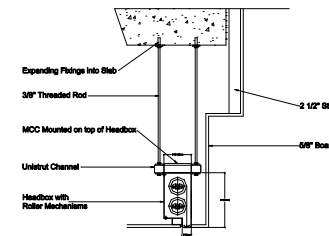

SD60 (1 HOUR) HEADBOX 2" DOWNSTAND NECK CONFIGURATION

ALL HEADBOX SIZES SHOWN ARE FOR CURTAIN DROPS LESS THAN 10 FEET. PLEASE SEE HEADBOX SIZING CHART FOR CURTAIN DROPS MORE THAN 10 FEET.

SINGLE ROLLER
LESS THAN 14' IN LENGTH

MULTIPLE (OVER-UNDER) ROLLER
MORE THAN 14' IN LENGTH

MULTIPLE (SIDE BY SIDE) ROLLER
MORE THAN 14' IN LENGTH