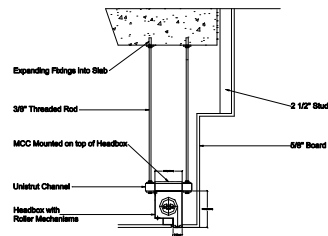

SD60 (1 HOUR) HEADBOX 2" DOWNSTAND NECK CONFIGURATION

ALL HEADBOX SIZES SHOWN ARE FOR CURTAIN DROPS LESS THAN 10 FEET. PLEASE SEE HEADBOX SIZING CHART FOR CURTAIN DROPS MORE THAN 10 FEET.

SINGLE ROLLER
LESS THAN 14' IN LENGTH