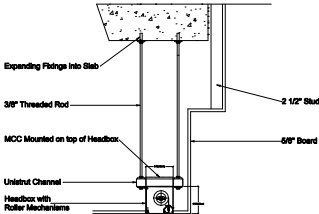

## SD60 (1 HOUR) HEADBOX BOTTOM COVER EXPOSED CONFIGURATION

ALL HEADBOX SIZES SHOWN ARE FOR CURTAIN DROPS LESS THAN 10 FEET. PLEASE SEE HEADBOX SIZING CHART FOR CURTAIN DROPS MORE THAN 10 FEET.

**SINGLE ROLLER  
LESS THAN 14' IN LENGTH**

**MULTIPLE (OVER-UNDER) ROLLER  
MORE THAN 14' IN LENGTH**

**MULTIPLE (SIDE BY SIDE) ROLLER  
MORE THAN 14' IN LENGTH**