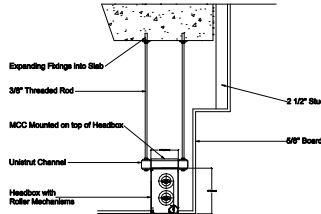

**MULTIPLE (OVER-UNDER) ROLLER
MORE THAN 14' IN LENGTH**