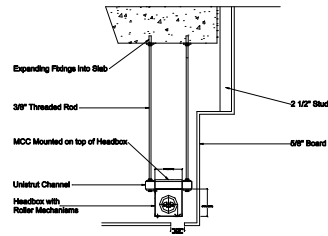

SD60 (1 HOUR) HEADBOX RECESSED ABOVE FINISHED CEILING/SOFFIT CONFIGURATION

ALL HEADBOX SIZES SHOWN ARE FOR CURTAIN DROPS LESS THAN 10 FEET. PLEASE SEE HEADBOX SIZING CHART FOR CURTAIN DROPS MORE THAN 10 FEET.

SINGLE ROLLER
LESS THAN 14' IN LENGTH

MULTIPLE (OVER-UNDER) ROLLER
MORE THAN 14' IN LENGTH

MULTIPLE (SIDE BY SIDE) ROLLER
MORE THAN 14' IN LENGTH