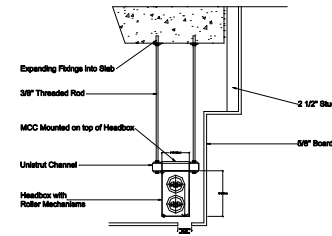

MULTIPLE (OVER-UNDER) ROLLER
MORE THAN 14' IN LENGTH