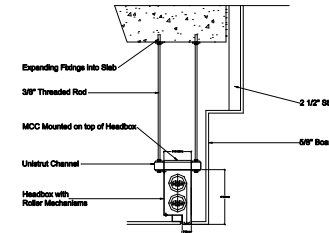

SD60 (1 HOUR) HEADBOX 2" DOWNSTAND NECK CONFIGURATION

**SINGLE ROLLER
LESS THAN 14' IN LENGTH**

**MULTIPLE (OVER-UNDER) ROLLER
MORE THAN 14' IN LENGTH**

**MULTIPLE (SIDE BY SIDE) ROLLER
MORE THAN 14' IN LENGTH**

ALL HEADBOX SIZES SHOWN ARE FOR CURTAIN DROPS LESS THAN 10 FEET. PLEASE SEE HEADBOX SIZING CHART FOR CURTAIN DROPS MORE THAN 10 FEET.

SD240 (2 HOUR) HEADBOX 2" DOWNSTAND NECK CONFIGURATION

**SINGLE ROLLER
LESS THAN 14' IN LENGTH**