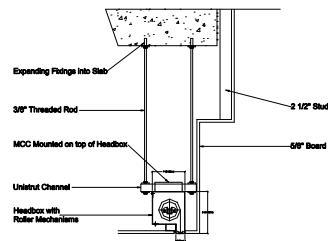

SD60 (1 HOUR) HEADBOX 2" DOWNSTAND NECK CONFIGURATION

**SINGLE ROLLER
LESS THAN 14' IN LENGTH**

**MULTIPLE (OVER-UNDER) ROLLER
MORE THAN 14' IN LENGTH**

**MULTIPLE (SIDE BY SIDE) ROLLER
MORE THAN 14' IN LENGTH**

ALL HEADBOX SIZES SHOWN ARE FOR CURTAIN DROPS LESS THAN 10 FEET. PLEASE SEE HEADBOX SIZING CHART FOR CURTAIN DROPS MORE THAN 10 FEET.

SD240 (2 HOUR) HEADBOX 2" DOWNSTAND NECK CONFIGURATION

**SINGLE ROLLER
LESS THAN 14' IN LENGTH**