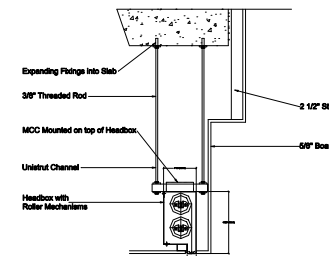

**MULTIPLE (OVER-UNDER) ROLLER
MORE THAN 14' IN LENGTH**