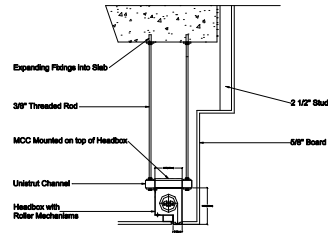

SD60 (1 HOUR) HEADBOX 2" DOWNSTAND NECK CONFIGURATION

**SINGLE ROLLER
LESS THAN 14' IN LENGTH**

**MULTIPLE (OVER-UNDER) ROLLER
MORE THAN 14' IN LENGTH**

**MULTIPLE (SIDE BY SIDE) ROLLER
MORE THAN 14' IN LENGTH**

ALL HEADBOX SIZES SHOWN ARE FOR CURTAIN DROPS LESS THAN 10 FEET. PLEASE SEE HEADBOX SIZING CHART FOR CURTAIN DROPS MORE THAN 10 FEET.

SD240 (2 HOUR) HEADBOX 2" DOWNSTAND NECK CONFIGURATION

**SINGLE ROLLER
LESS THAN 14' IN LENGTH**