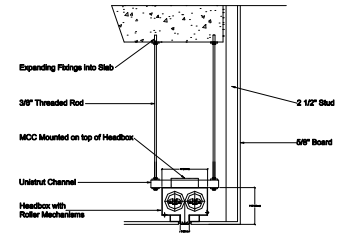

SD60 (1 HOUR) HEADBOX 2" DOWNSTAND NECK CONFIGURATION

**SINGLE ROLLER
LESS THAN 14' IN LENGTH**

**MULTIPLE (OVER-UNDER) ROLLER
MORE THAN 14' IN LENGTH**

**MULTIPLE (SIDE BY SIDE) ROLLER
MORE THAN 14' IN LENGTH**

ALL HEADBOX SIZES SHOWN ARE FOR CURTAIN DROPS LESS THAN 10 FEET. PLEASE SEE HEADBOX SIZING CHART FOR CURTAIN DROPS MORE THAN 10 FEET.

SD240 (2 HOUR) HEADBOX 2" DOWNSTAND NECK CONFIGURATION

**SINGLE ROLLER
LESS THAN 14' IN LENGTH**