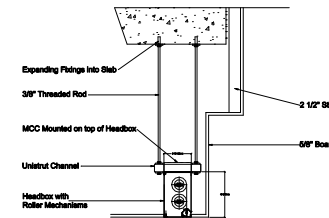

## SD60 (1 HOUR) HEADBOX BOTTOM COVER EXPOSED CONFIGURATION

**SINGLE ROLLER  
LESS THAN 14' IN LENGTH**

**MULTIPLE (OVER-UNDER) ROLLER  
MORE THAN 14' IN LENGTH**

**MULTIPLE (SIDE BY SIDE) ROLLER  
MORE THAN 14' IN LENGTH**

ALL HEADBOX SIZES SHOWN ARE FOR CURTAIN DROPS LESS THAN 10 FEET. PLEASE SEE HEADBOX SIZING CHART FOR CURTAIN DROPS MORE THAN 10 FEET.

## SD240 (2 HOUR) HEADBOX BOTTOM COVER EXPOSED CONFIGURATION

**SINGLE ROLLER  
LESS THAN 14' IN LENGTH**

**MULTIPLE (OVER-UNDER) ROLLER  
MORE THAN 14' IN LENGTH**

**MULTIPLE (SIDE BY SIDE) ROLLER  
MORE THAN 14' IN LENGTH**