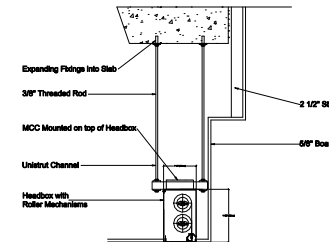

## SD60 (1 HOUR) HEADBOX BOTTOM COVER EXPOSED CONFIGURATION

**SINGLE ROLLER  
LESS THAN 14' IN LENGTH**

**MULTIPLE (OVER-UNDER) ROLLER  
MORE THAN 14' IN LENGTH**

**MULTIPLE (SIDE BY SIDE) ROLLER  
MORE THAN 14' IN LENGTH**

ALL HEADBOX SIZES SHOWN ARE FOR CURTAIN DROPS LESS THAN 10 FEET. PLEASE SEE HEADBOX SIZING CHART FOR CURTAIN DROPS MORE THAN 10 FEET.

## SD240 (2 HOUR) HEADBOX BOTTOM COVER EXPOSED CONFIGURATION

**SINGLE ROLLER  
LESS THAN 14' IN LENGTH**

**MULTIPLE (OVER-UNDER) ROLLER  
MORE THAN 14' IN LENGTH**

**MULTIPLE (SIDE BY SIDE) ROLLER  
MORE THAN 14' IN LENGTH**