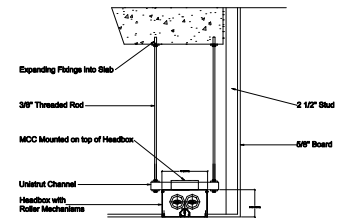

## SD60 (1 HOUR) HEADBOX BOTTOM COVER EXPOSED CONFIGURATION

**SINGLE ROLLER  
LESS THAN 14' IN LENGTH**

**MULTIPLE (OVER-UNDER) ROLLER  
MORE THAN 14' IN LENGTH**

**MULTIPLE (SIDE BY SIDE) ROLLER  
MORE THAN 14' IN LENGTH**

ALL HEADBOX SIZES SHOWN ARE FOR CURTAIN DROPS LESS THAN 10 FEET. PLEASE SEE HEADBOX SIZING CHART FOR CURTAIN DROPS MORE THAN 10 FEET.

## SD240 (2 HOUR) HEADBOX BOTTOM COVER EXPOSED CONFIGURATION

**SINGLE ROLLER  
LESS THAN 14' IN LENGTH**

**MULTIPLE (OVER-UNDER) ROLLER  
MORE THAN 14' IN LENGTH**

**MULTIPLE (SIDE BY SIDE) ROLLER  
MORE THAN 14' IN LENGTH**