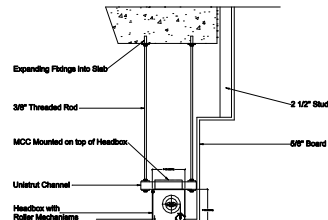

## SD60 (1 HOUR) HEADBOX BOTTOM COVER EXPOSED CONFIGURATION

**SINGLE ROLLER  
LESS THAN 14' IN LENGTH**

**MULTIPLE (OVER-UNDER) ROLLER  
MORE THAN 14' IN LENGTH**

**MULTIPLE (SIDE BY SIDE) ROLLER  
MORE THAN 14' IN LENGTH**

ALL HEADBOX SIZES SHOWN ARE FOR CURTAIN DROPS LESS THAN 10 FEET. PLEASE SEE HEADBOX SIZING CHART FOR CURTAIN DROPS MORE THAN 10 FEET.

## SD240 (2 HOUR) HEADBOX BOTTOM COVER EXPOSED CONFIGURATION

**SINGLE ROLLER  
LESS THAN 14' IN LENGTH**

**MULTIPLE (OVER-UNDER) ROLLER  
MORE THAN 14' IN LENGTH**

**MULTIPLE (SIDE BY SIDE) ROLLER  
MORE THAN 14' IN LENGTH**