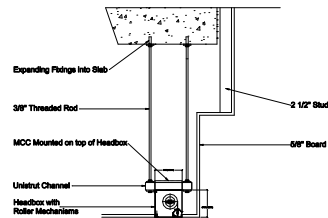

## SD60 (1 HOUR) HEADBOX BOTTOM COVER EXPOSED CONFIGURATION

**SINGLE ROLLER  
LESS THAN 14' IN LENGTH**

**MULTIPLE (OVER-UNDER) ROLLER  
MORE THAN 14' IN LENGTH**

**MULTIPLE (SIDE BY SIDE) ROLLER  
MORE THAN 14' IN LENGTH**

ALL HEADBOX SIZES SHOWN ARE FOR CURTAIN DROPS LESS THAN 10 FEET. PLEASE SEE HEADBOX SIZING CHART FOR CURTAIN DROPS MORE THAN 10 FEET.

## SD240 (2 HOUR) HEADBOX BOTTOM COVER EXPOSED CONFIGURATION

**SINGLE ROLLER  
LESS THAN 14' IN LENGTH**

**MULTIPLE (OVER-UNDER) ROLLER  
MORE THAN 14' IN LENGTH**

**MULTIPLE (SIDE BY SIDE) ROLLER  
MORE THAN 14' IN LENGTH**