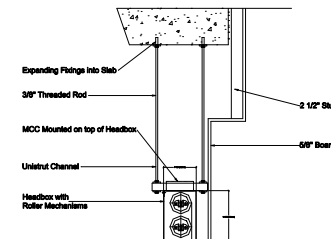

## SD60 (1 HOUR) HEADBOX RECESSED ABOVE FINISHED CEILING/SOFFIT CONFIGURATION

**SINGLE ROLLER  
LESS THAN 14' IN LENGTH**

**MULTIPLE (OVER-UNDER) ROLLER  
MORE THAN 14' IN LENGTH**

**MULTIPLE (SIDE BY SIDE) ROLLER  
MORE THAN 14' IN LENGTH**

ALL HEADBOX SIZES SHOWN ARE FOR CURTAIN DROPS LESS THAN 10 FEET. PLEASE SEE HEADBOX SIZING CHART FOR CURTAIN DROPS MORE THAN 10 FEET.

## SD240 (2 HOUR) HEADBOX RECESSED ABOVE FINISHED CEILING/SOFFIT CONFIGURATION

**SINGLE ROLLER  
LESS THAN 14' IN LENGTH**

**MULTIPLE (OVER-UNDER) ROLLER  
MORE THAN 14' IN LENGTH**

**MULTIPLE (SIDE BY SIDE) ROLLER  
MORE THAN 14' IN LENGTH**