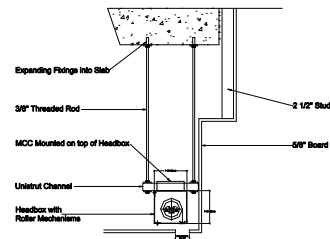

SD240 (2 HOUR) HEADBOX RECESSED ABOVE FINISHED CEILING/SOFFIT CONFIGURATION

**SINGLE ROLLER
LESS THAN 14' IN LENGTH**