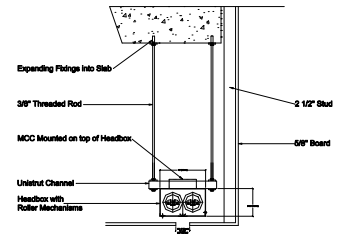

## SD60 (1 HOUR) HEADBOX RECESSED ABOVE FINISHED CEILING/SOFFIT CONFIGURATION

**SINGLE ROLLER  
LESS THAN 14' IN LENGTH**

**MULTIPLE (OVER-UNDER) ROLLER  
MORE THAN 14' IN LENGTH**

**MULTIPLE (SIDE BY SIDE) ROLLER  
MORE THAN 14' IN LENGTH**

ALL HEADBOX SIZES SHOWN ARE FOR CURTAIN DROPS LESS THAN 10 FEET. PLEASE SEE HEADBOX SIZING CHART FOR CURTAIN DROPS MORE THAN 10 FEET.

## SD240 (2 HOUR) HEADBOX RECESSED ABOVE FINISHED CEILING/SOFFIT CONFIGURATION

**SINGLE ROLLER  
LESS THAN 14' IN LENGTH**

**MULTIPLE (OVER-UNDER) ROLLER  
MORE THAN 14' IN LENGTH**

**MULTIPLE (SIDE BY SIDE) ROLLER  
MORE THAN 14' IN LENGTH**