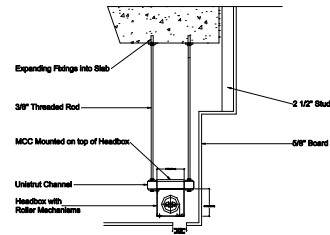

## SD60 (1 HOUR) HEADBOX RECESSED ABOVE FINISHED CEILING/SOFFIT CONFIGURATION

**SINGLE ROLLER  
LESS THAN 14' IN LENGTH**

**MULTIPLE (OVER-UNDER) ROLLER  
MORE THAN 14' IN LENGTH**

**MULTIPLE (SIDE BY SIDE) ROLLER  
MORE THAN 14' IN LENGTH**

ALL HEADBOX SIZES SHOWN ARE FOR CURTAIN DROPS LESS THAN 10 FEET. PLEASE SEE HEADBOX SIZING CHART FOR CURTAIN DROPS MORE THAN 10 FEET.