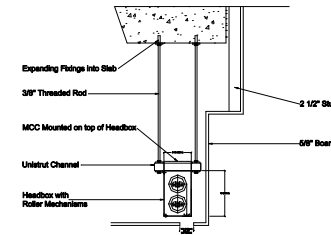

## SD60 (1 HOUR) HEADBOX RECESSED ABOVE FINISHED CEILING/SOFFIT CONFIGURATION

**SINGLE ROLLER  
LESS THAN 14' IN LENGTH**

**MULTIPLE (OVER-UNDER) ROLLER  
MORE THAN 14' IN LENGTH**

**MULTIPLE (SIDE BY SIDE) ROLLER  
MORE THAN 14' IN LENGTH**

ALL HEADBOX SIZES SHOWN ARE FOR CURTAIN DROPS LESS THAN 10 FEET. PLEASE SEE HEADBOX SIZING CHART FOR CURTAIN DROPS MORE THAN 10 FEET.