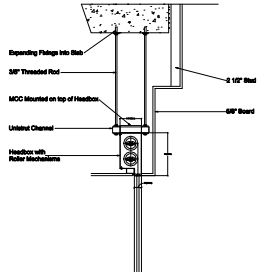

**SD60GS (1 HOUR) HEADBOX
2" DOWNSTAND NECK CONFIGURATION**

ALL HEADBOX SIZES SHOWN ARE FOR CURTAIN DROPS LESS THAN 10 FEET. PLEASE SEE HEADBOX SIZING CHART FOR CURTAIN DROPS MORE THAN 10 FEET.

**SINGLE ROLLER
LESS THAN 14' IN LENGTH**

**MULTIPLE (OVER-UNDER) ROLLER
MORE THAN 14' IN LENGTH**

**MULTIPLE (SIDE BY SIDE) ROLLER
MORE THAN 14' IN LENGTH**

**SIDE GUIDE PLAN VIEW
(SIDE GUIDE CANNOT BE RECESSED MORE THAN 2 1/2\"/>**