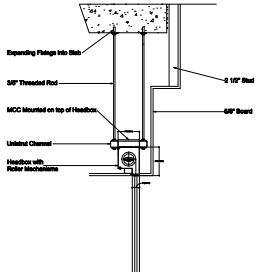

**SD60GS (1 HOUR) HEADBOX
2" DOWNSTAND NECK CONFIGURATION**

ALL HEADBOX SIZES SHOWN ARE FOR CURTAIN DROPS LESS THAN 10 FEET. PLEASE SEE HEADBOX SIZING CHART FOR CURTAIN DROPS MORE THAN 10 FEET.

**SINGLE ROLLER
LESS THAN 14' IN LENGTH**

**MULTIPLE (OVER-UNDER) ROLLER
MORE THAN 14' IN LENGTH**

**MULTIPLE (SIDE BY SIDE) ROLLER
MORE THAN 14' IN LENGTH**

**SIDE GUIDE PLAN VIEW
(SIDE GUIDE CANNOT BE RECESSED MORE THAN 2 1/2\"/>**