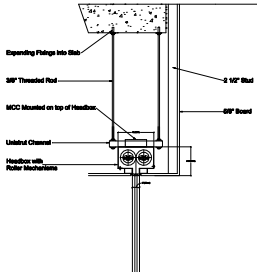

**SD60GS (1 HOUR) HEADBOX
2" DOWNSTAND NECK CONFIGURATION**

ALL HEADBOX SIZES SHOWN ARE FOR CURTAIN DROPS LESS THAN 10 FEET. PLEASE SEE HEADBOX SIZING CHART FOR CURTAIN DROPS MORE THAN 10 FEET.

**SINGLE ROLLER
LESS THAN 14' IN LENGTH**

**MULTIPLE (OVER-UNDER) ROLLER
MORE THAN 14' IN LENGTH**

**MULTIPLE (SIDE BY SIDE) ROLLER
MORE THAN 14' IN LENGTH**

**SIDE GUIDE PLAN VIEW
(SIDE GUIDE CANNOT BE RECESSED MORE THAN 2 1/2\"/>**