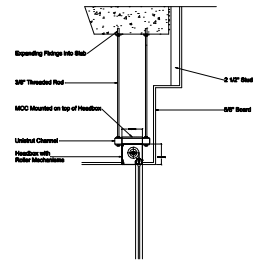

## SD60GS (1 HOUR) HEADBOX BOTTOM COVER EXPOSED CONFIGURATION

**SINGLE ROLLER  
LESS THAN 14' IN LENGTH**

**MULTIPLE (OVER-UNDER) ROLLER  
MORE THAN 14' IN LENGTH**

**MULTIPLE (SIDE BY SIDE) ROLLER  
MORE THAN 14' IN LENGTH**

**SIDE GUIDE PLAN VIEW  
(SIDE GUIDE CANNOT BE RECESSED MORE  
THAN 2 1/2\"/>**

**ALL HEADBOX SIZES SHOWN ARE  
FOR CURTAIN DROPS LESS THAN 10  
FEET. PLEASE SEE HEADBOX SIZING  
CHART FOR CURTAIN DROPS MORE  
THAN 10 FEET.**