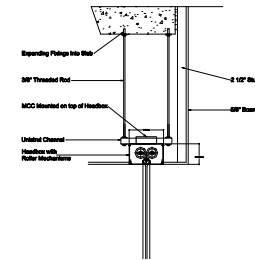

## SD60GS (1 HOUR) HEADBOX BOTTOM COVER EXPOSED CONFIGURATION

**SINGLE ROLLER  
LESS THAN 14' IN LENGTH**

**MULTIPLE (OVER-UNDER) ROLLER  
MORE THAN 14' IN LENGTH**

**MULTIPLE (SIDE BY SIDE) ROLLER  
MORE THAN 14' IN LENGTH**

**SIDE GUIDE PLAN VIEW  
(SIDE GUIDE CANNOT BE RECESSED MORE  
THAN 2 1/2\"/>**

**ALL HEADBOX SIZES SHOWN ARE  
FOR CURTAIN DROPS LESS THAN 10  
FEET. PLEASE SEE HEADBOX SIZING  
CHART FOR CURTAIN DROPS MORE  
THAN 10 FEET.**