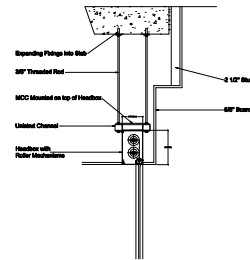

## SD60GS (1 HOUR) HEADBOX BOTTOM COVER EXPOSED CONFIGURATION

**SINGLE ROLLER  
LESS THAN 14' IN LENGTH**

**MULTIPLE (OVER-UNDER) ROLLER  
MORE THAN 14' IN LENGTH**

**MULTIPLE (SIDE BY SIDE) ROLLER  
MORE THAN 14' IN LENGTH**

**SIDE GUIDE PLAN VIEW  
(SIDE GUIDE CANNOT BE RECESSED MORE  
THAN 2 1/2\"/>**

**ALL HEADBOX SIZES SHOWN ARE  
FOR CURTAIN DROPS LESS THAN 10  
FEET. PLEASE SEE HEADBOX SIZING  
CHART FOR CURTAIN DROPS MORE  
THAN 10 FEET.**