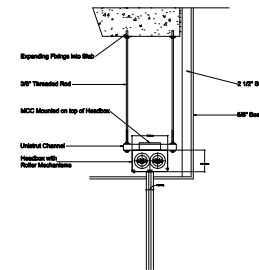

**SD60GS (1 HOUR) HEADBOX  
RECESSED ABOVE FINISHED CEILING/SOFFIT CONFIGURATION**

ALL HEADBOX SIZES SHOWN ARE FOR CURTAIN DROPS LESS THAN 10 FEET. PLEASE SEE HEADBOX SIZING CHART FOR CURTAIN DROPS MORE THAN 10 FEET.

**SINGLE ROLLER  
LESS THAN 14' IN LENGTH**

**MULTIPLE (OVER-UNDER) ROLLER  
MORE THAN 14' IN LENGTH**

**MULTIPLE (SIDE BY SIDE) ROLLER  
MORE THAN 14' IN LENGTH**

**SIDE GUIDE PLAN VIEW  
(SIDE GUIDE CANNOT BE RECESSED MORE  
THAN 2 1/2\"/>**