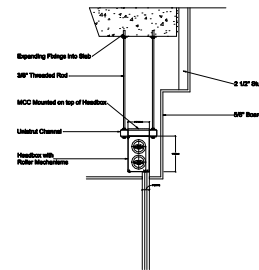

**SD60GS (1 HOUR) HEADBOX  
RECESSED ABOVE FINISHED CEILING/SOFFIT CONFIGURATION**

ALL HEADBOX SIZES SHOWN ARE FOR CURTAIN DROPS LESS THAN 10 FEET. PLEASE SEE HEADBOX SIZING CHART FOR CURTAIN DROPS MORE THAN 10 FEET.

**SINGLE ROLLER  
LESS THAN 14' IN LENGTH**

**MULTIPLE (OVER-UNDER) ROLLER  
MORE THAN 14' IN LENGTH**

**MULTIPLE (SIDE BY SIDE) ROLLER  
MORE THAN 14' IN LENGTH**

**SIDE GUIDE PLAN VIEW  
(SIDE GUIDE CANNOT BE RECESSED MORE  
THAN 2 1/2\"/>**