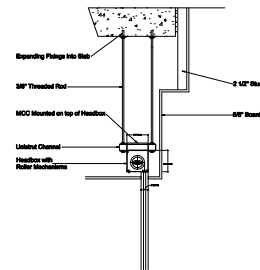

**SD60GS (1 HOUR) HEADBOX  
RECESSED ABOVE FINISHED CEILING/SOFFIT CONFIGURATION**

ALL HEADBOX SIZES SHOWN ARE FOR CURTAIN DROPS LESS THAN 10 FEET. PLEASE SEE HEADBOX SIZING CHART FOR CURTAIN DROPS MORE THAN 10 FEET.

**SINGLE ROLLER  
LESS THAN 14' IN LENGTH**

**MULTIPLE (OVER-UNDER) ROLLER  
MORE THAN 14' IN LENGTH**

**MULTIPLE (SIDE BY SIDE) ROLLER  
MORE THAN 14' IN LENGTH**

**SIDE GUIDE PLAN VIEW  
(SIDE GUIDE CANNOT BE RECESSED MORE  
THAN 2 1/2\"/>**