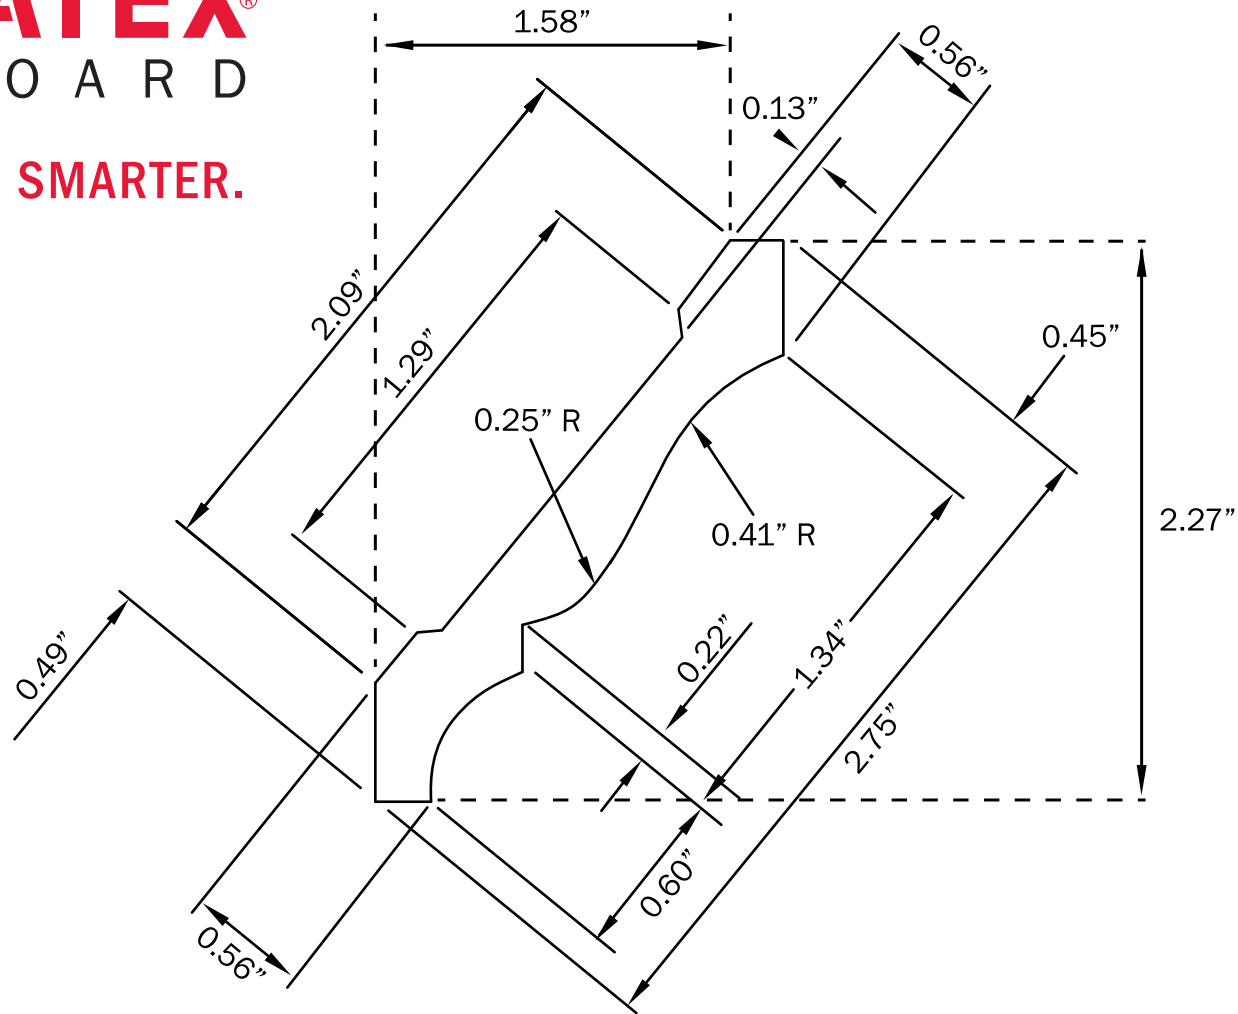

VERSATEX® TRIM BOARD

TRIM SMARTER.

VERSATEX Trimboard Building Products

www.versatex.com

(724) 857-1111

3" Crown

Scale: NTS

3"

Part No. VER52