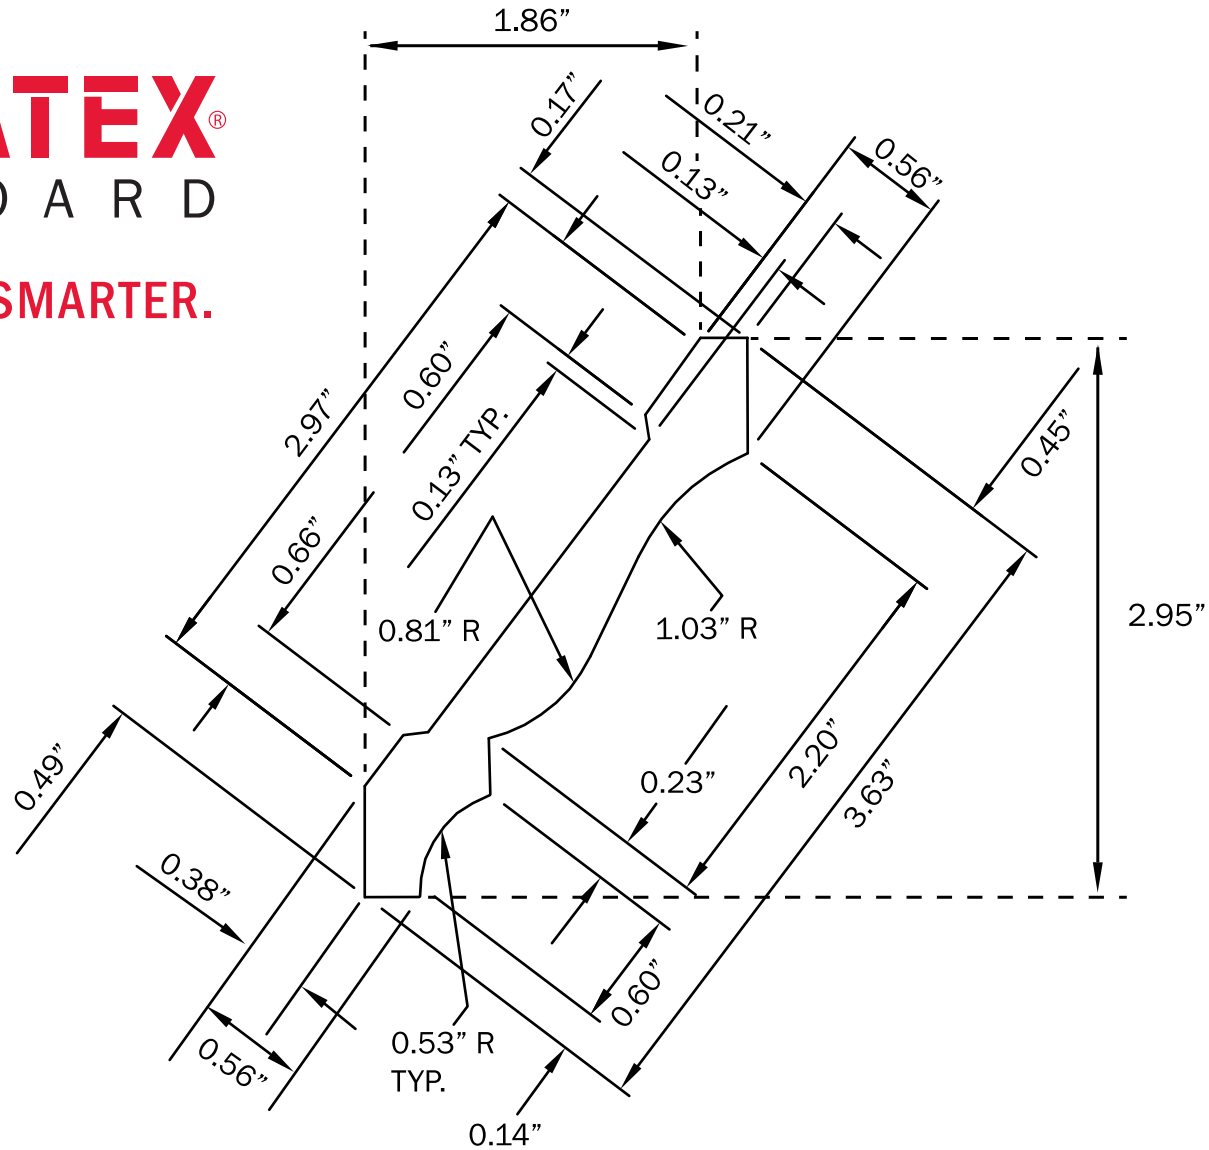

# VERSATEX®

TRIM BOARD

TRIM SMARTER.

VERSATEX Trimboard Building Products

www.versatex.com

(724) 857-1111

4" Crown

Scale: NTS

4"

Part No. VER49