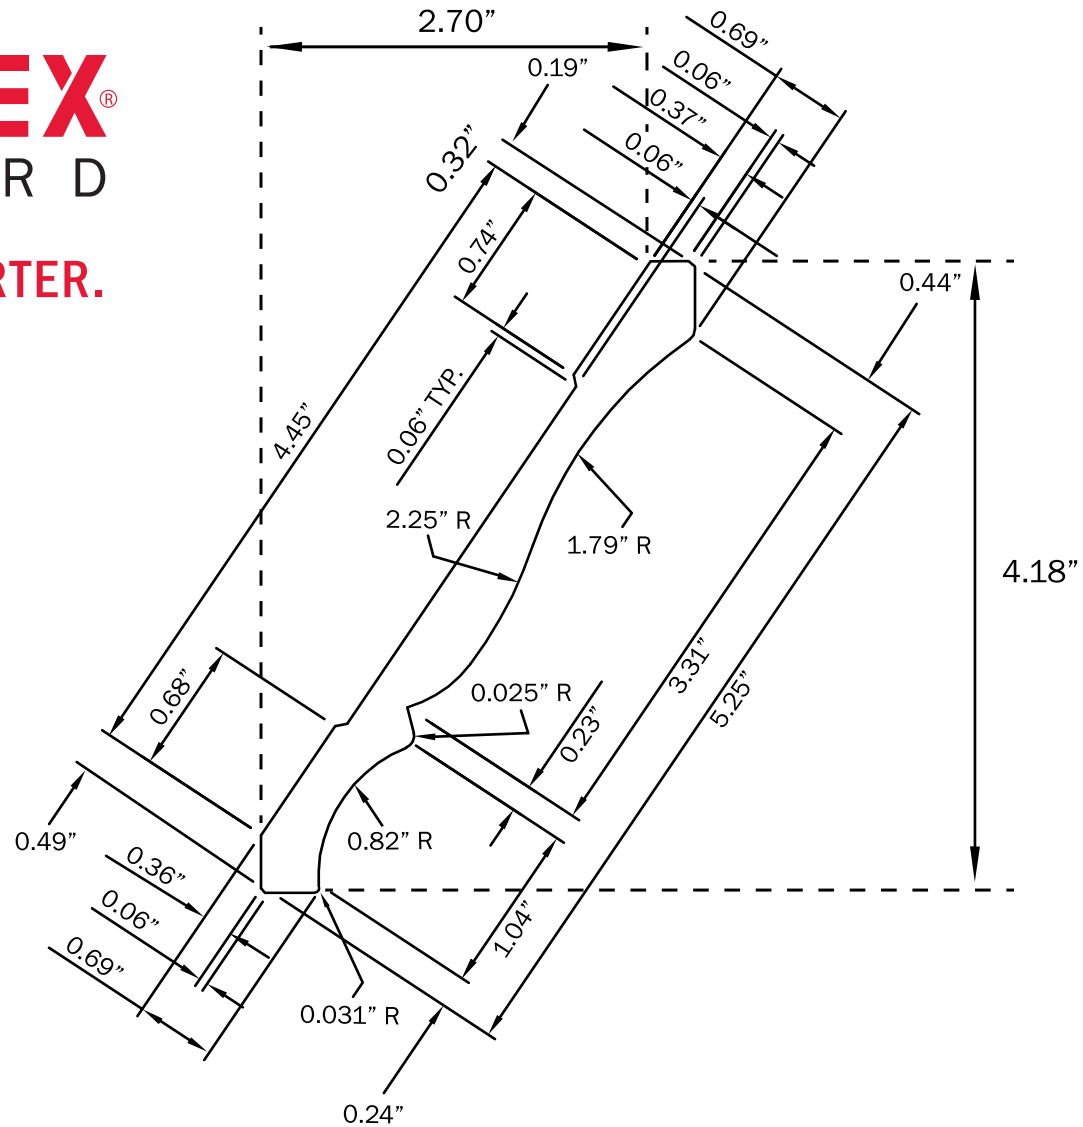

## TRIM BOARD

TRIM SMARTER.

VERSATEX Trimboard Building Products

[www.versatex.com](http://www.versatex.com)

(724) 857-1111

6" Crown

Scale: NTS

6"

Part No. VER45