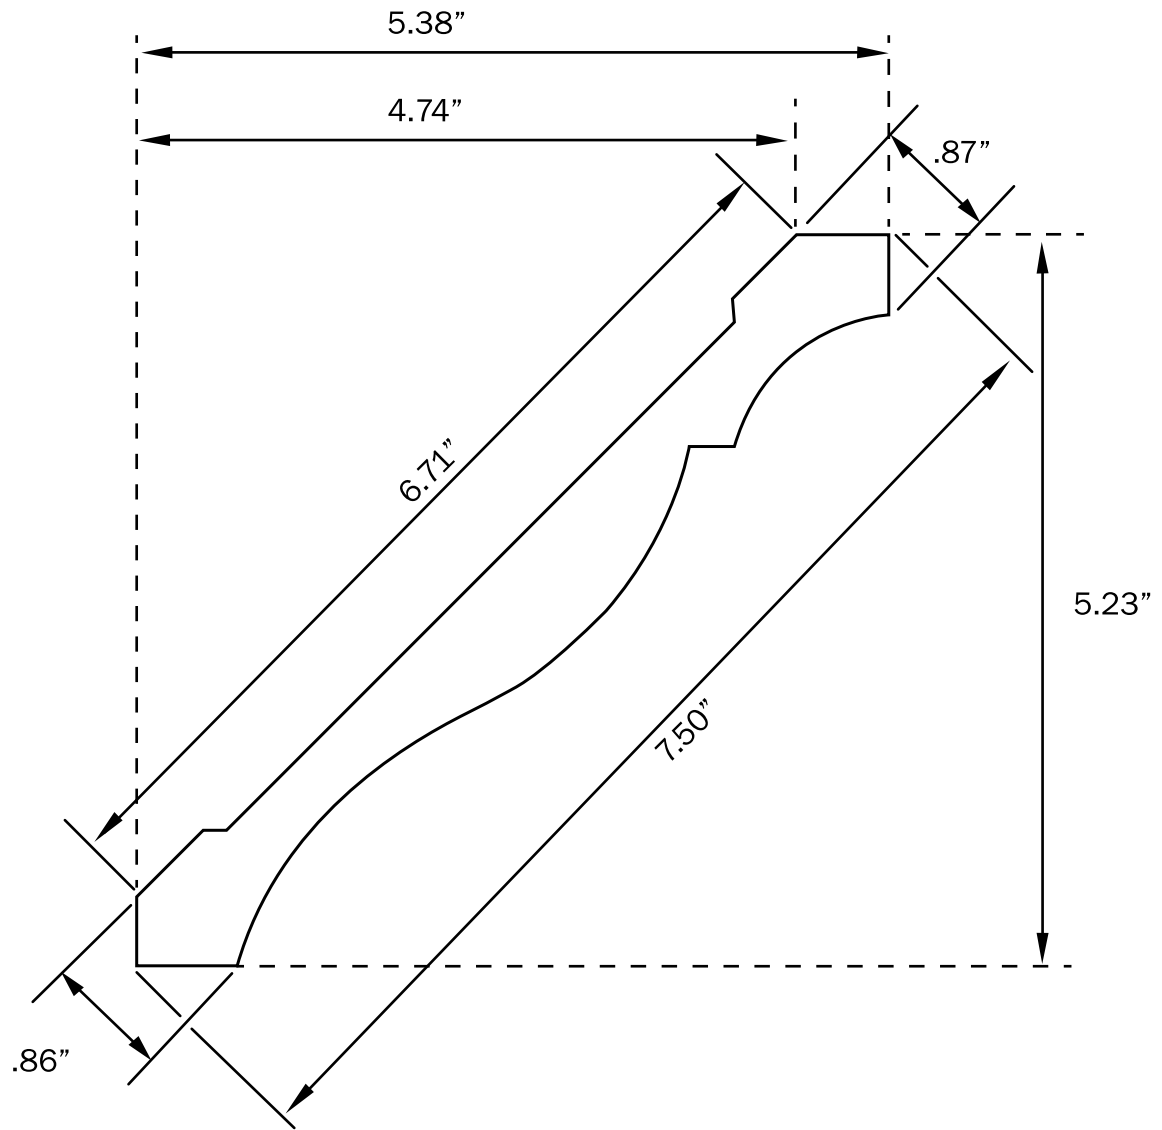

# VERSATEX<sup>®</sup>

TRIM BOARD

TRIM SMARTER.

VERSATEX Trimboard Building Products

[www.versatex.com](http://www.versatex.com)

(724) 857-1111

8" Crown Moulding

Scale: NTS

8"

Part No. VER8C01