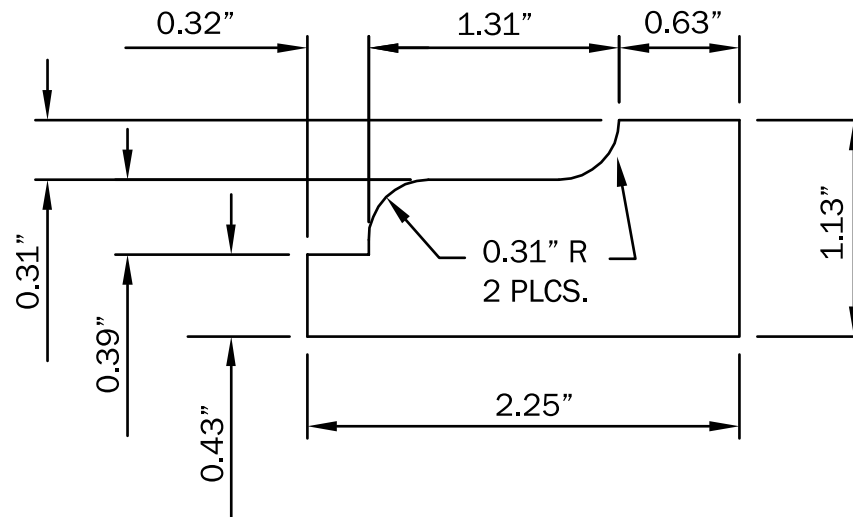

VERSATEX®

TRIM BOARD

TRIM SMARTER.

VERSATEX Trimboard Building Products

www.versatex.com

(724) 857-1111

Solid Crown

Scale: NTS

Part No. VER212