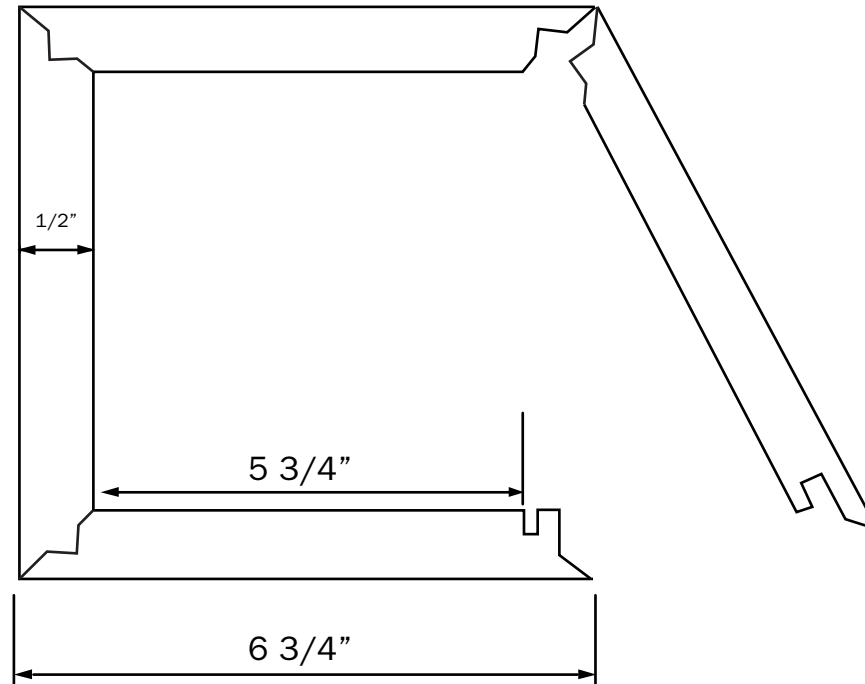

VERSATEX[®]

TRIM BOARD

TRIM **SMARTER.**

Available in 8'6" and 10' Lengths

VERSATEX Trimboard Building Products

www.versatex.com

(724) 857-1111

Nominal 6" X 6" VERSAWRAP

Scale: NTS

Actual Inside
5 3/4" X 5 3/4"

Part No. VW060686/10