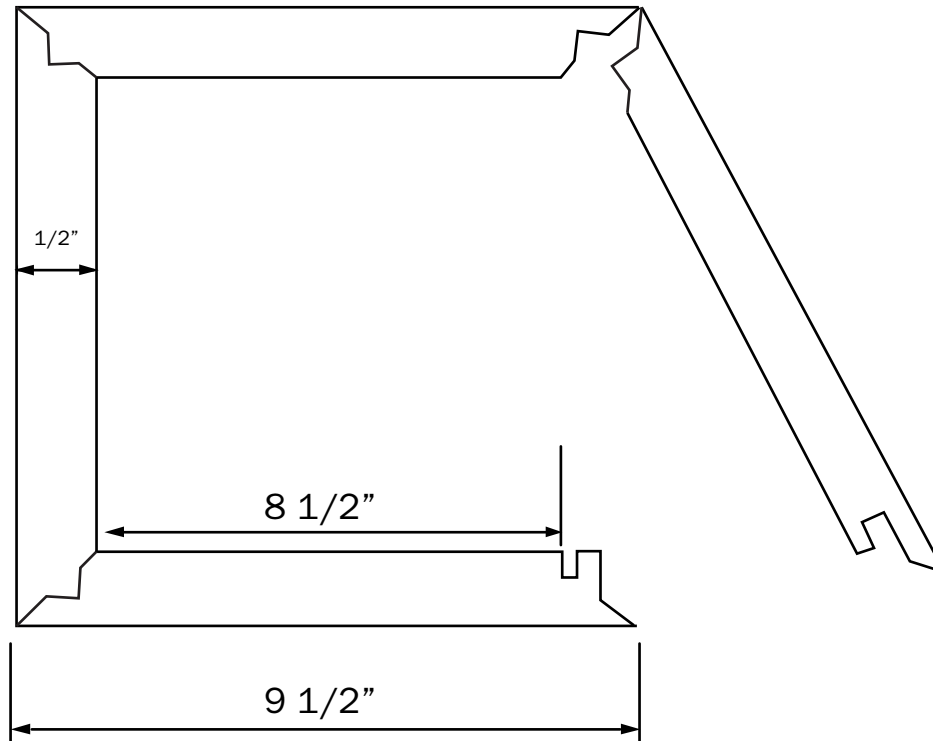

VERSATEX®

TRIM BOARD

Available in 8'6" and 10' Lengths

TRIM **SMARTER.**

VERSATEX Trimboard Building Products

www.versatex.com

(724) 857-1111

Nominal 8" X 8" VERSAWRAP

Scale: NTS

Actual Inside
8 1/2" X 8 1/2"

Part No. VW080886/10