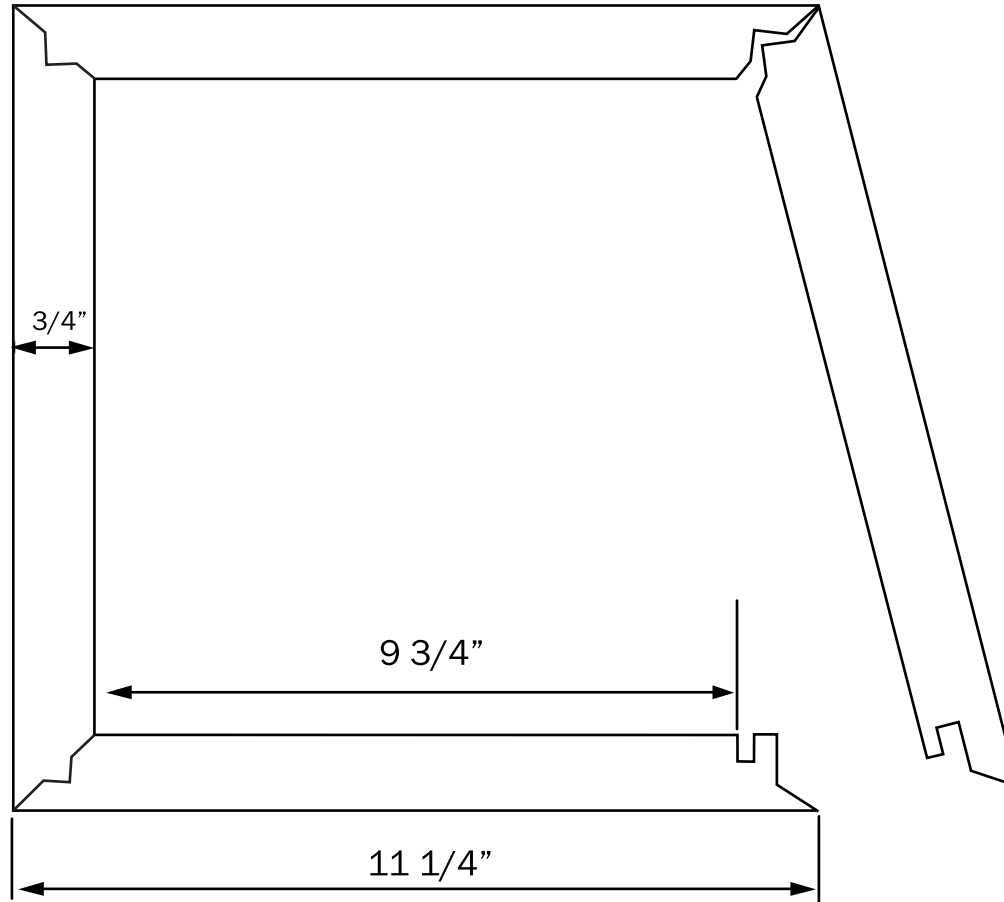

VERSATEX[®]

T R I M B O A R D

TRIM SMARTER.

Available in 12' Lengths

VERSATEX Trimboard Building Products

www.versatex.com

(724) 857-1111

Nominal 1" X 12" X 12" VERSAWRAP

Scale: NTS

Actual Inside
9 3/4" X 9 3/4"

Part No. VW121212