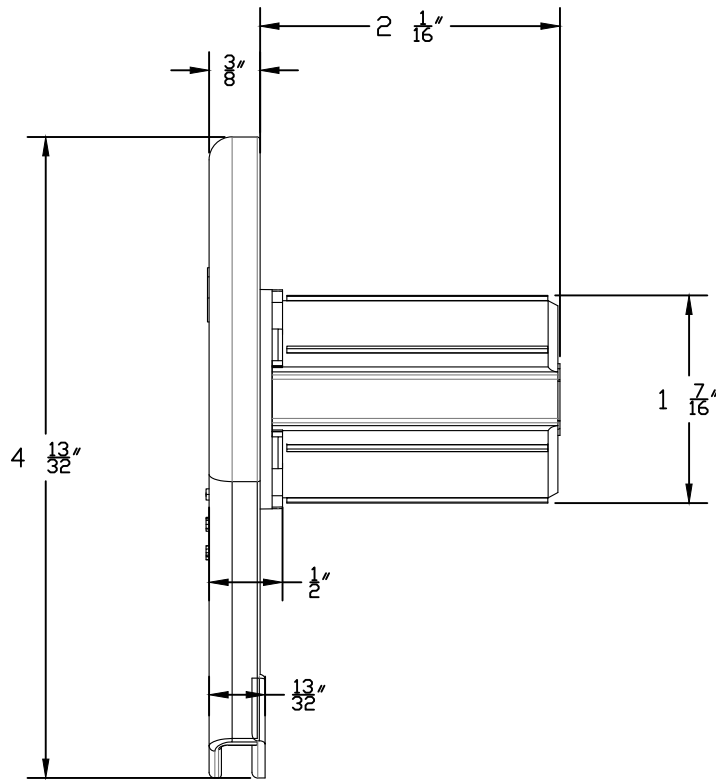

Colors: Black (BK)  
 Brown (BR)  
 Grey (GR)  
 Ivory (IV)  
 White (WH)

Elegant (CL) Roller Shade Clutch, HM

0-154-CL-V30XX

XX=COLOR

Note: Dimensions are in Inches

Tolerance is  $\pm 0.002$ " /0.05 mm

It will need an adapter for the following tubes:

2"/50mm tube: 0-154-AD-XA250

2 1/2"/63mm tube: 0-154-AX-GA025

U.S. PATENT No. D675.050 AND OTHER FOREIGN PATENTS BY VERTILUX

**Vertilux** BLINDS & SHADES

MATERIAL

High Impact Nylon 6 With 30% Fiberglass

TITLE

VTX30 Tab Mount, Elegant  
 for 1 1/2"/ 38mm Tubes

Dimensions are subject to change without notice