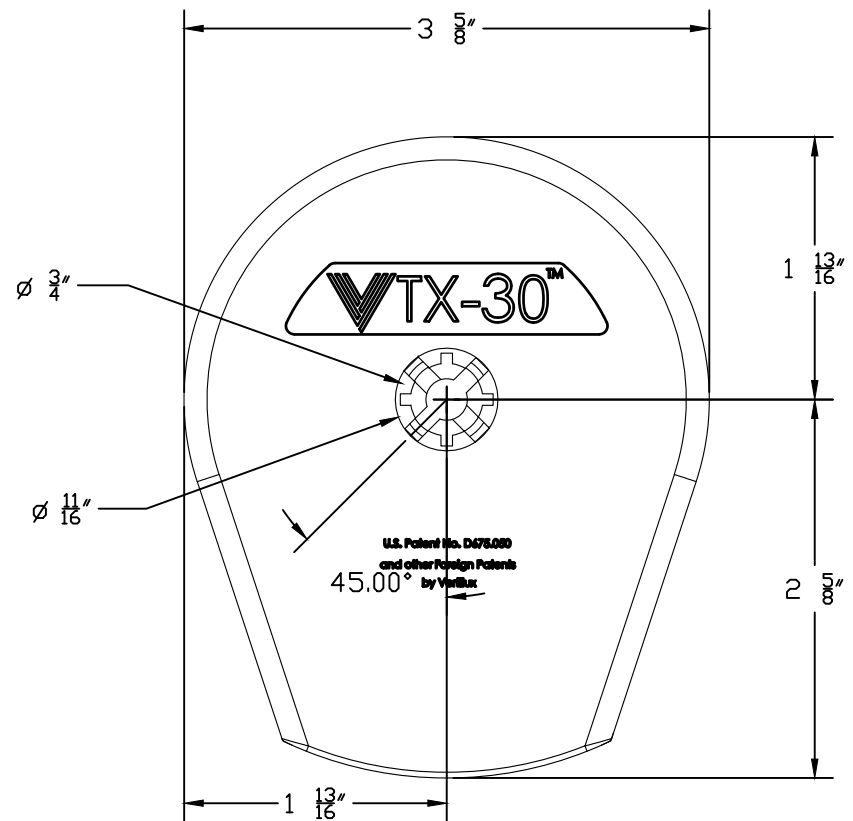

Colors: Black (BK)  
 Brown (BR)  
 Grey (GR)  
 Ivory (IV)  
 White (WH)

Elegant (CL) Roller Shade Clutch, HM

0-154-CL-V30XX

XX=COLOR

Note: Dimensions are in Inches

Tolerance is  $\pm 0.002$ " /0.05 mm

It will need an adapter for the following tubes:

2"/50mm tube: 0-154-AD-XA250

2 1/2"/63mm tube: 0-154-AX-GA025

U.S. PATENT No. D675.050 AND OTHER FOREIGN PATENTS BY VERTILUX

**Vertilux** BLINDS & SHADES

MATERIAL

High Impact Nylon 6 With 30% Fiberglass

TITLE

VTX30 Tab Mount, Elegant  
 for 1 1/2"/ 38mm Tubes

Dimensions are subject to change without notice