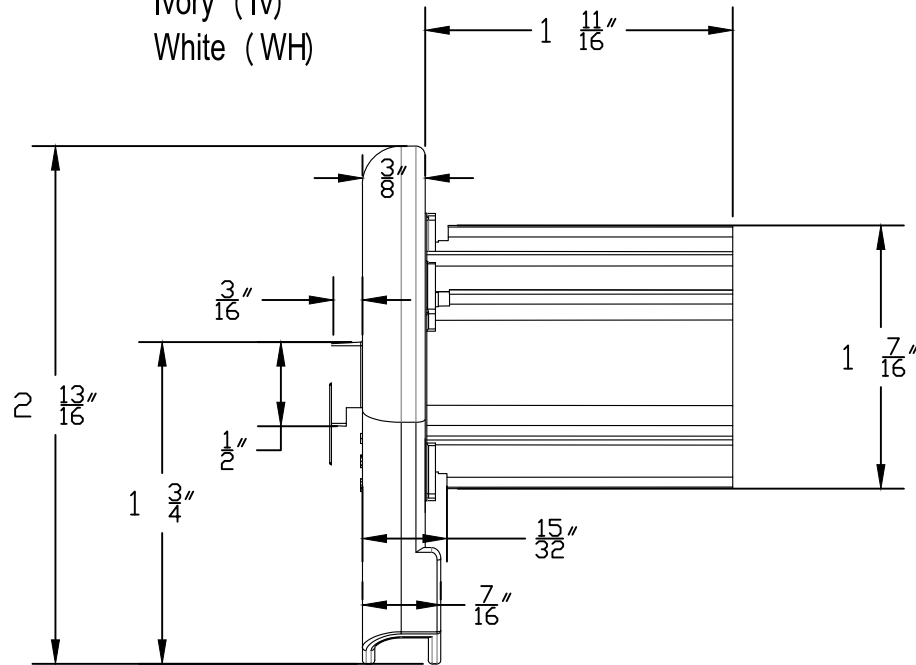

Colors: Black (BK)
 Brown (BR)
 Grey (GR)
 Ivory (IV)
 White (WH)

Elegant (CL) Roller Shade Clutch, HM

0-155-CL-V17XX

XX=COLOR

Note: Dimensions are in Inches

Tolerance is ± 0.002 " / 0.05 mm

It will need adapter for the following tubes:

1 3/4"/45mm tube: 0-154-PA-XXX01

2"/50mm tube: 0-154-AD-XA250

2 1/2"/63mm tube: 0-154-AX-GA025

Unloaded Pull Force: 0.12 lb

U.S. PATENT No. D675.050 AND OTHER FOREIGN PATENTS BY VERTILUX

MATERIAL

High Impact Nylon 6 With 30% Fiberglass

TITLE

VTX17 Hook Mount, Elegant
 For 1 1/2" / 38mm Tubes

Dimensions are subject to change without notice