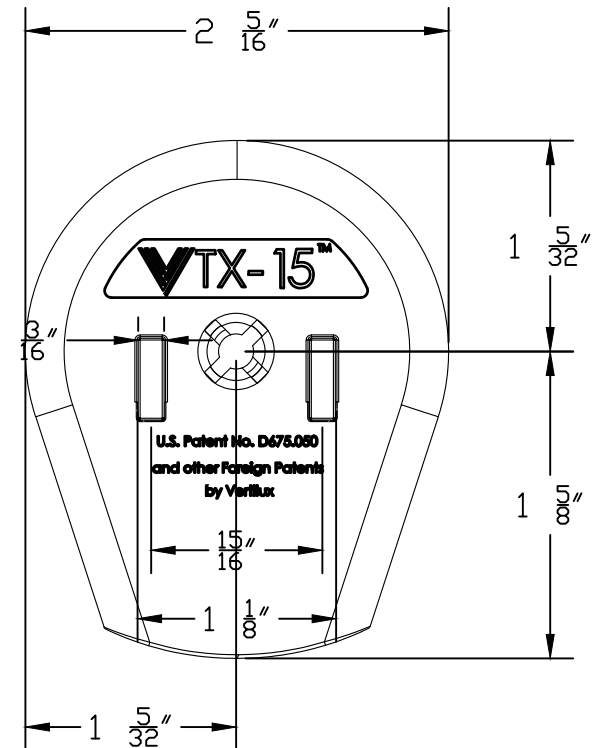

Colors: Black (BK)
 Brown (BR)
 Grey (GR)
 Ivory (IV)
 White (WH)

Elegant (CL) Roller Shade Clutch, HM

0-155-CL-V17XX

XX=COLOR

Note: Dimensions are in Inches

Tolerance is ± 0.002 " / 0.05 mm

It will need adapter for the following tubes:

1 3/4"/45mm tube: 0-154-PA-XXX01

2"/50mm tube: 0-154-AD-XA250

2 1/2"/63mm tube: 0-154-AX-GA025

Unloaded Pull Force: 0.12 lb

U.S. PATENT No. D675.050 AND OTHER FOREIGN PATENTS BY VERTILUX

MATERIAL

High Impact Nylon 6 With 30% Fiberglass

TITLE

VTX17 Hook Mount, Elegant
 For 1 1/2" / 38mm Tubes

Dimensions are subject to change without notice