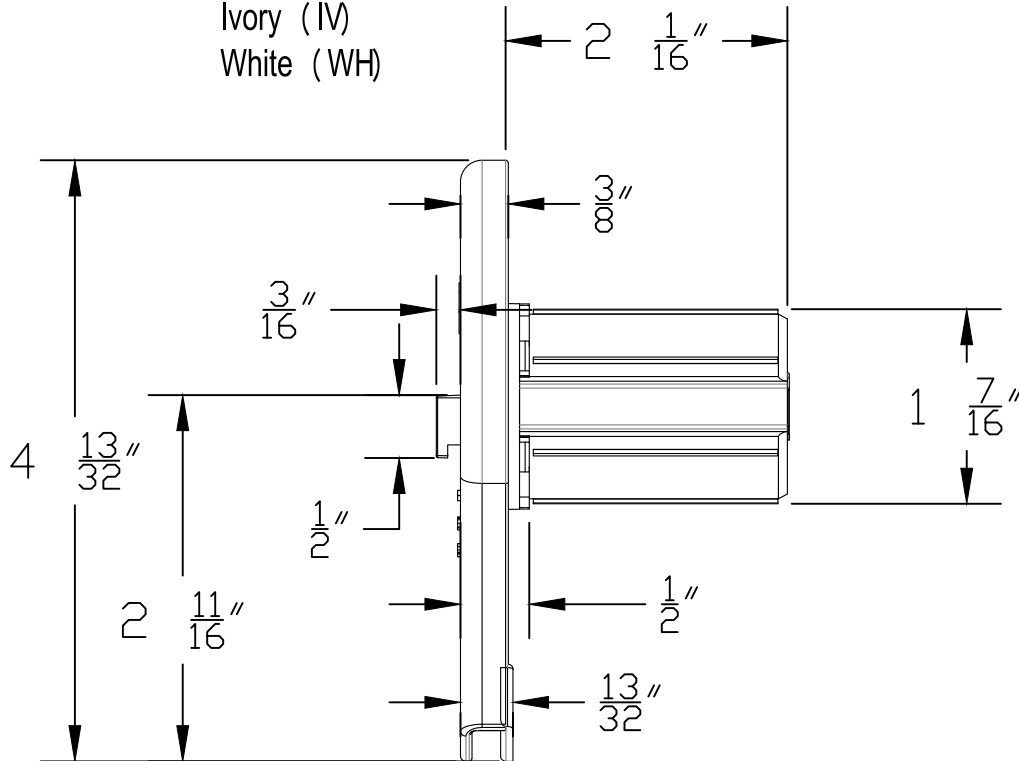

Colors: Black (BK)
 Brown (BR)
 Grey (GR)
 Ivory (IV)
 White (WH)

Elegant (CL) Roller Shade Clutch, HM

0-155-CL-V30XX

XX=COLOR

Note: Dimensions are in Inches

Tolerance is ± 0.002" / 0.05 mm

It will need an adapter for the following tubes:

2"/50mm tube: 0-154-AD-XA250

2 1/2"/63mm tube: 0-154-AX-GA025

Unloaded Pull Force: 1.3 lb

U.S. PATENT No. D675.050 AND OTHER FOREIGN PATENTS BY VERTILUX

Vertilux BLINDS & SHADES

MATERIAL

High Impact Nylon 6 With 30% Fiberglass

TITLE

VTX30 Hook Mount, Elegant
 for 1 1/2" / 38mm Tubes

Dimensions are subject to change without notice