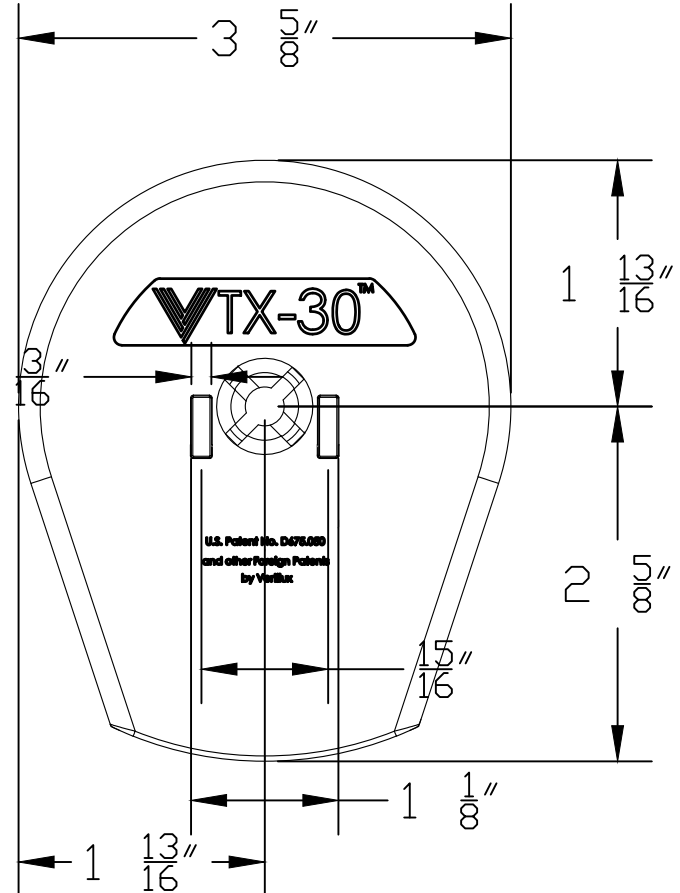

Colors: Black (BK)
 Brown (BR)
 Grey (GR)
 Ivory (IV)
 White (WH)

Elegant (CL) Roller Shade Clutch, HM

0-155-CL-V30XX

XX=COLOR

Note: Dimensions are in Inches

Tolerance is ± 0.002" / 0.05 mm

It will need an adapter for the following tubes:

2"/50mm tube: 0-154-AD-XA250

2 1/2"/63mm tube: 0-154-AX-GA025

Unloaded Pull Force: 1.3 lb

U.S. PATENT No. D675.050 AND OTHER FOREIGN PATENTS BY VERTILUX

Vertilux BLINDS & SHADES

MATERIAL

High Impact Nylon 6 With 30% Fiberglass

TITLE

VTX30 Hook Mount, Elegant
 for 1 1/2" / 38mm Tubes

Dimensions are subject to change without notice