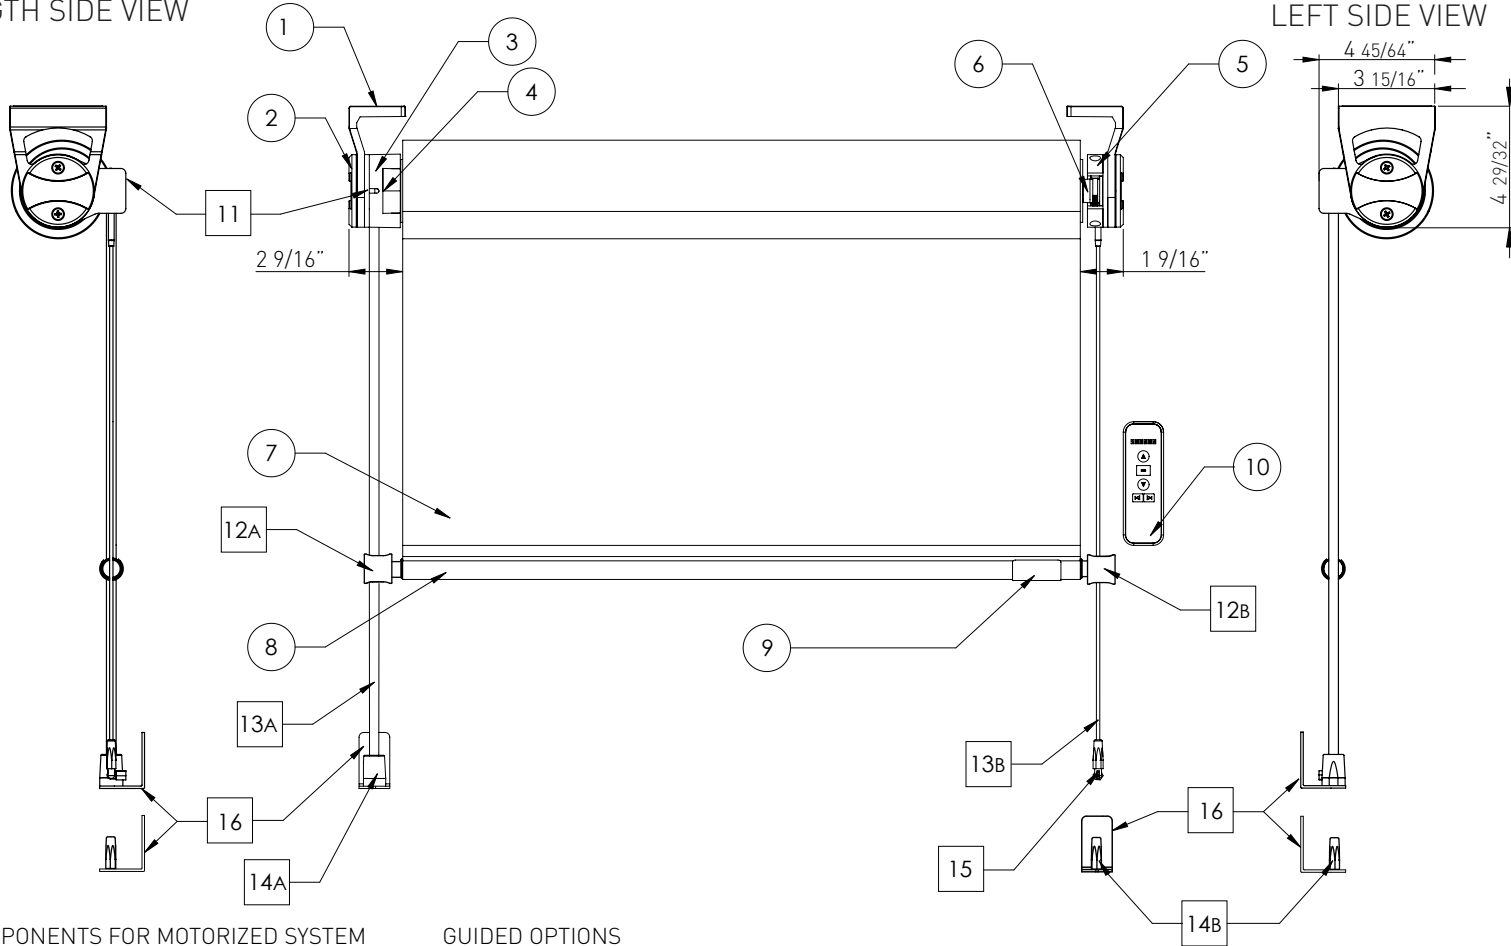

12 11 10 9 8 7 6 5 4 3 2 1

RIGHT SIDE VIEW

LEFT SIDE VIEW

COMMON COMPONENTS FOR MOTORIZED SYSTEM

- 1.- Arion Installation Bracket
- 2.- Lateral Bracket Cover
- 3.- Motor Installation Cover
- 4.- Motor Installation Cover Cap
- 5.- Threaded Pin End Support
- 6.- Pin End Bushing
- 7.- Fabric
- 8.- Bottom Rail
- 9.- Clear Plastic Protector Clip
- 10.- Remote Control

GUIDED OPTIONS

- 11.- Cable/Rod Guide Support
- 12A.- Rod Guide Endplug
- 12B.- Cable Guide Endplug
- 13A.- Stainless Steel Rod
- 13B.- Cable with Threaded Terminal
- 14A.- Rod Fastener - Floor
- 14B.- Cable Fastener - Floor
- 15.- Cable Fastener - Wall
- 16.- Angle Bracket for SS Cable or Rod Fastener