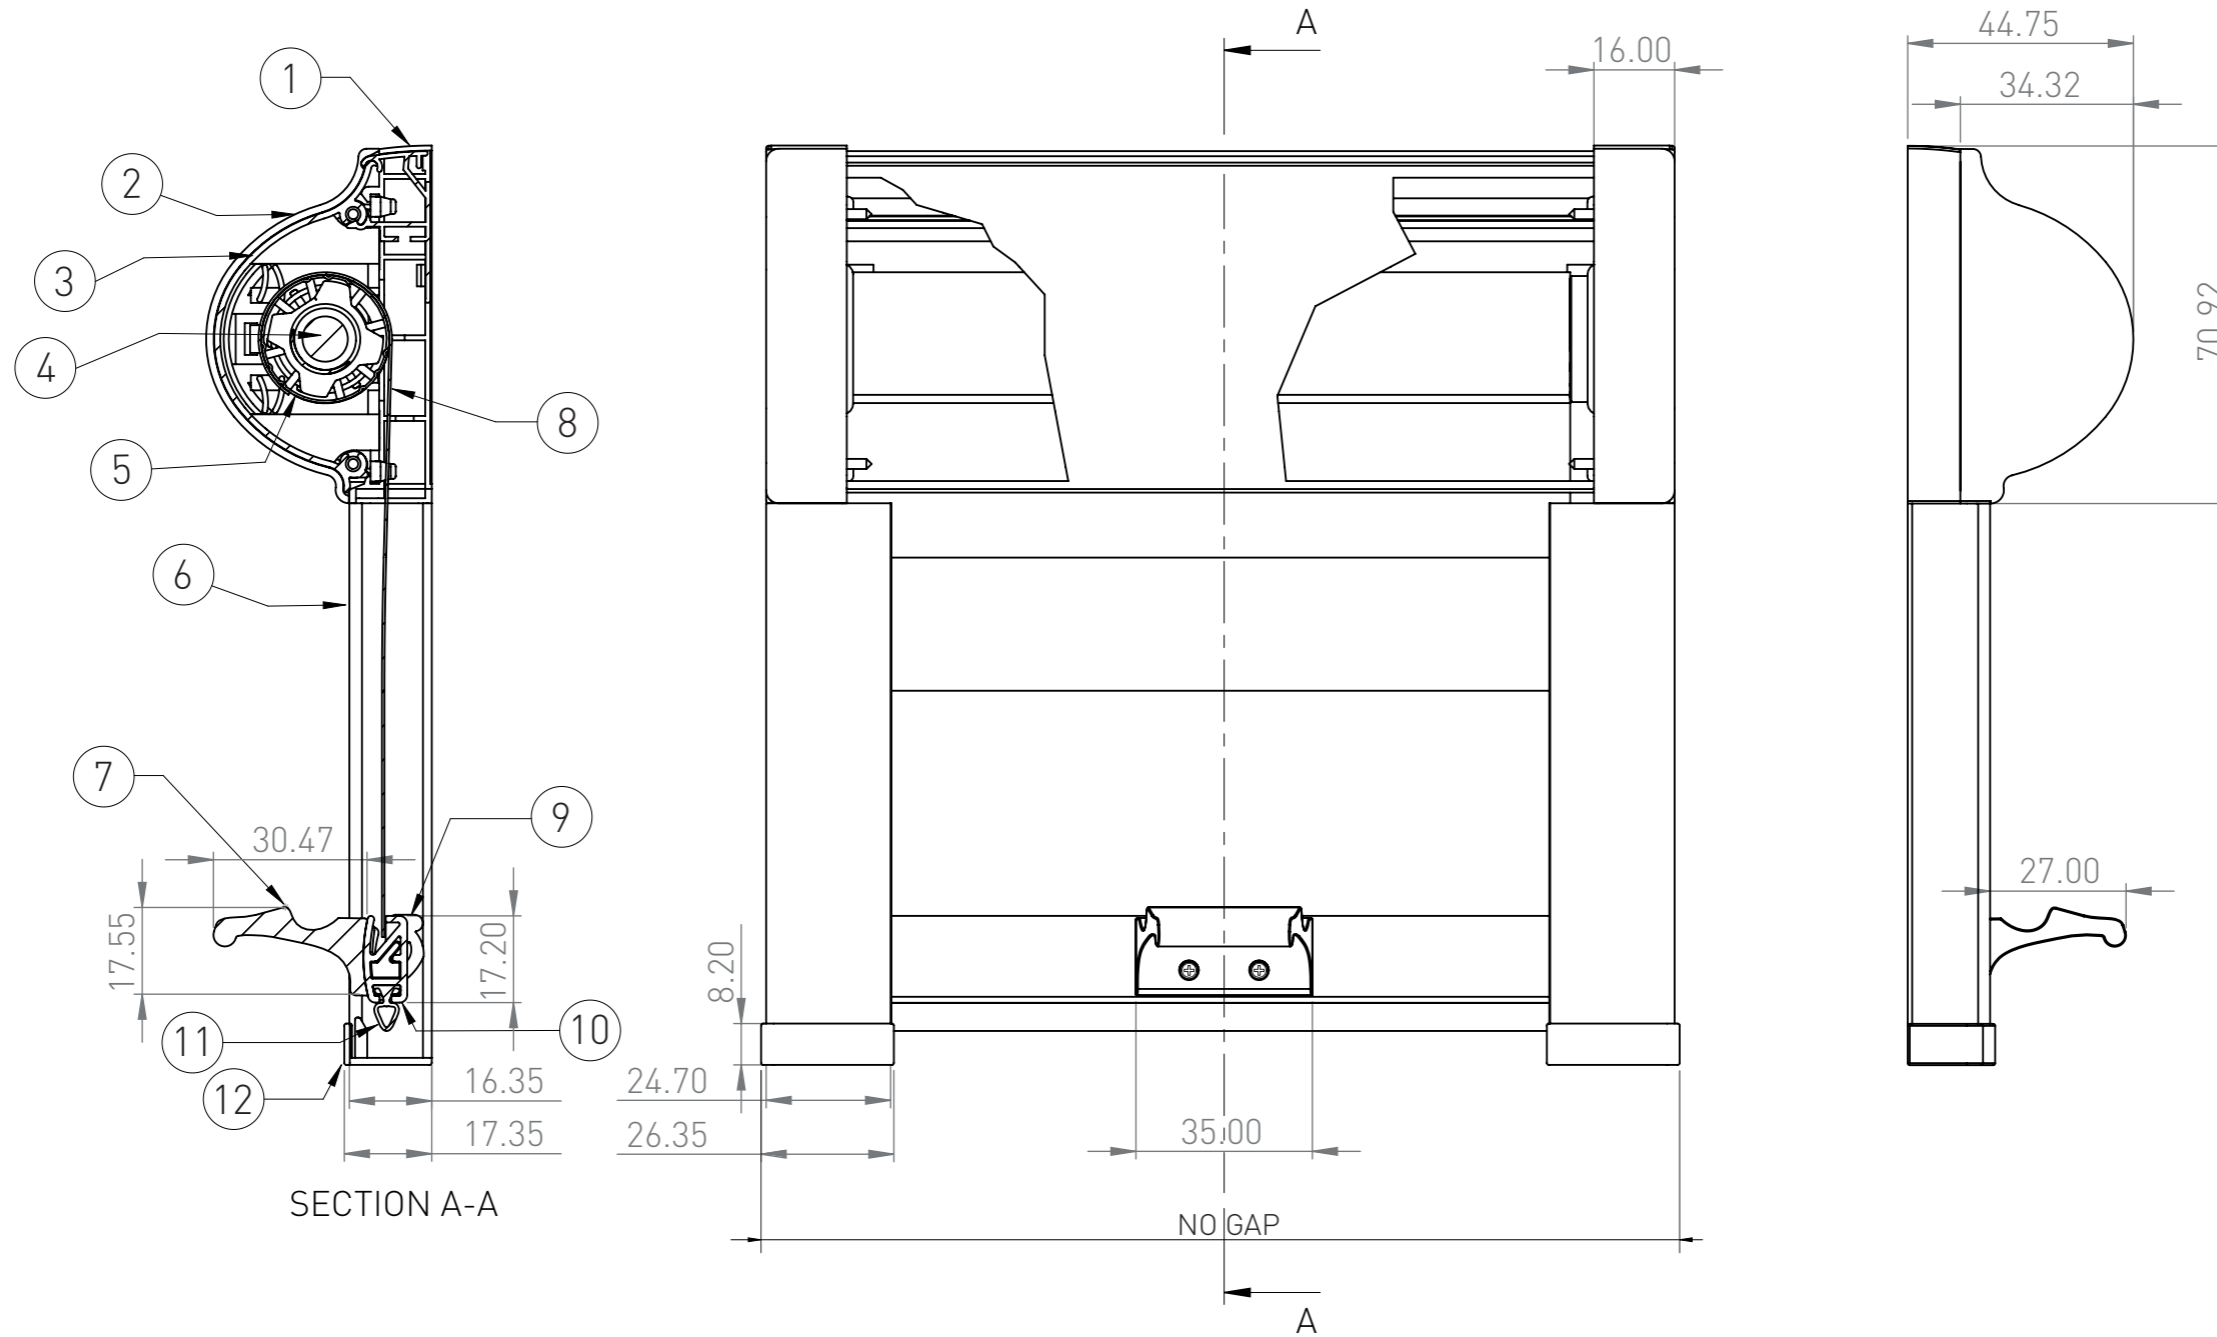

12 11 10 9 8 7 6 5 4 3 2 1

COLORS: WHITE - GREY

- RIGHT SIDE VIEW -

- LEFT SIDE VIEW -

- | | |
|----------------------|---------------------------|
| 1.- PLASTIC BRACKET | 7.- PLASTIC HANDLE |
| 2.- CASSETTE END CAP | 8.- FABRIC |
| 3.- CASSETTE | 9.- BOTTOM RAIL END CAP |
| 4.- SPRING UNIT | 10.- BOTTOM RAIL |
| 5.- ALUMINUM TUBE | 11.- RUBBER WEATHERSTRIP |
| 6.- "U" SIDE CHANNEL | 12.- SIDE CHANNEL END CAP |

Vertilux BLINDS & SHADES

TITLE
FIT CHAINLESS SYSTEM

DATE: MAY 2021

SHEET 1 OF 1

Measurements are in millimeters

12 11 10 9 8 7 6 5 4 3 2 1