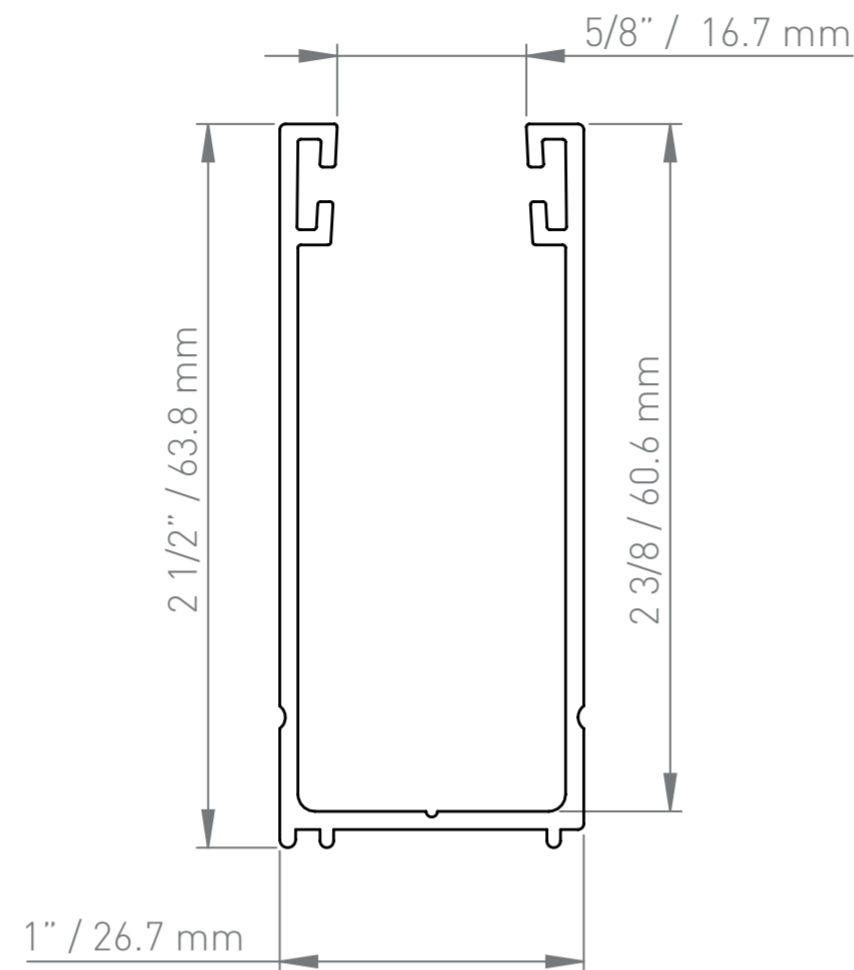

Intermediate Double Sided  
Blackout Channel  
0-140-09-005XX  
0-140-09-001XX

MIAMI Blackout  
Side Channel  
0-151-AL-000XX

CALIFORNIA U-Click  
Blackout Side Channel  
0-151-AL-02XYY

Frontal Telescopic Side Channel Holder  
0-140-09-002XX  
0-140-09-001XX

Lateral Telescopic Side Channel Holder  
0-140-09-003XX

BOSTON Blackout Side Channel  
0-151-AL-001XX

Telescopic Side Channel\*  
0-140-09-004XX

MANHATTAN Side Guide  
0-151-AL-03XYY

MATERIAL: ALUMINUM DIFFERENT COLOR OPTIONS	 <b>Vertilux</b> BLINDS & SHADES TITLE <b>SIDE CHANNELS</b>
SCALE 1.5:1	
*Can be used in set with 0-140-09-002XX or 0-140-09-003XX	
DIMENSIONS ARE SUBJECT TO CHANGE WITHOUT NOTICE.	