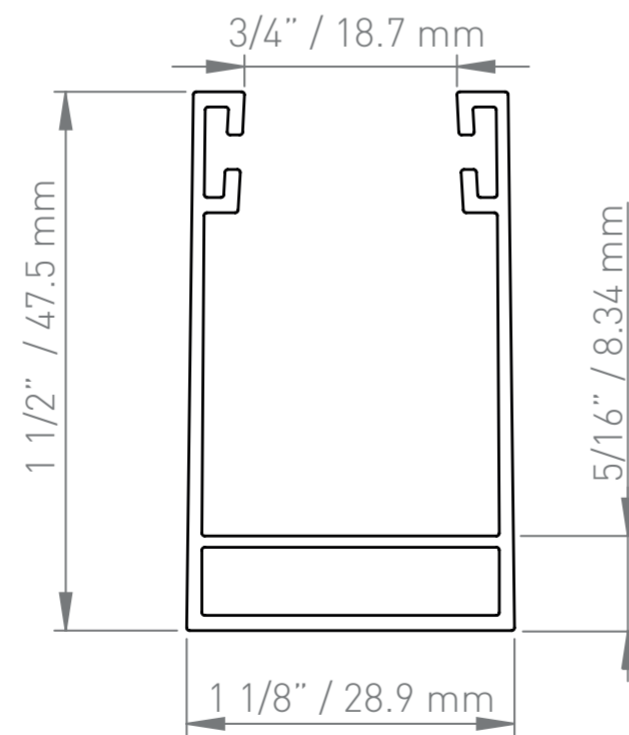

Intermediate Double Sided  
Blackout Channel  
0-140-09-005XX  
0-140-09-001XX

MIAMI Blackout  
Side Channel  
0-151-AL-000XX

CALIFORNIA U-Click  
Blackout Side Channel  
0-151-AL-02XYY

Frontal Telescopic Side Channel Holder  
0-140-09-002XX  
0-140-09-001XX

Lateral Telescopic Side Channel Holder  
0-140-09-003XX

BOSTON Blackout Side Channel  
0-151-AL-001XX

Telescopic Side Channel\*  
0-140-09-004XX

MANHATTAN Side Guide  
0-151-AL-03XYY

MATERIAL: ALUMINUM DIFFERENT COLOR OPTIONS	 <b>Vertilux</b> BLINDS & SHADES TITLE <b>SIDE CHANNELS</b>
SCALE 1.5:1	
*Can be used in set with 0-140-09-002XX or 0-140-09-003XX	
DIMENSIONS ARE SUBJECT TO CHANGE WITHOUT NOTICE.	