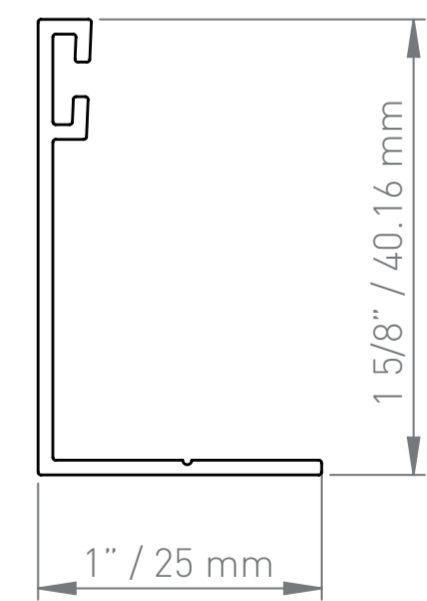

Intermediate Double Sided  
Blackout Channel  
0-140-09-005XX  
0-140-09-001XX

MIAMI Blackout  
Side Channel  
0-151-AL-000XX

CALIFORNIA U-Click  
Blackout Side Channel  
0-151-AL-02XYY

Frontal Telescopic Side Channel Holder  
0-140-09-002XX  
0-140-09-001XX

Lateral Telescopic Side Channel Holder  
0-140-09-003XX

BOSTON Blackout Side Channel  
0-151-AL-001XX

Telescopic Side Channel\*  
0-140-09-004XX

MANHATTAN Side Guide  
0-151-AL-03XYY

MATERIAL: ALUMINUM DIFFERENT COLOR OPTIONS	 <b>Vertilux</b> BLINDS & SHADES TITLE <b>SIDE CHANNELS</b>
SCALE 1.5:1	
*Can be used in set with 0-140-09-002XX or 0-140-09-003XX	
DIMENSIONS ARE SUBJECT TO CHANGE WITHOUT NOTICE.	