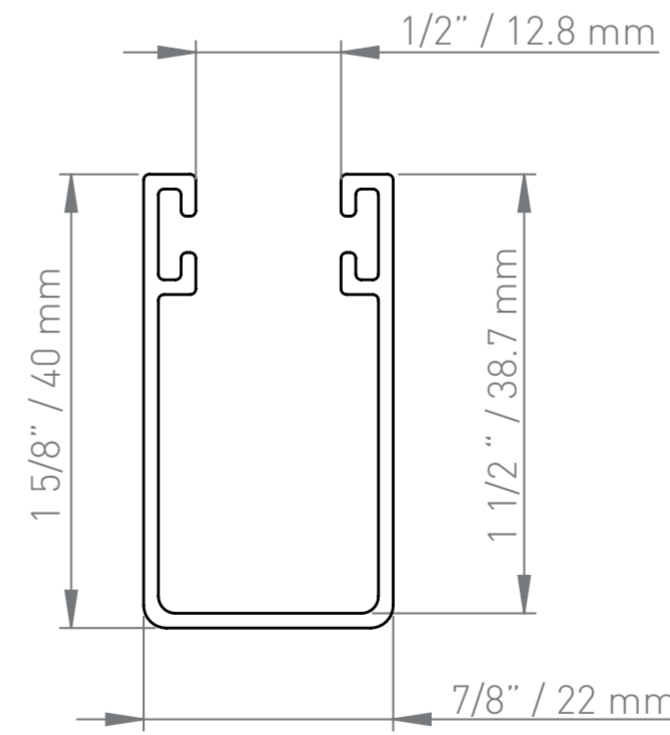

Intermediate Double Sided  
Blackout Channel  
0-140-09-005XX  
0-140-09-001XX

MIAMI Blackout  
Side Channel  
0-151-AL-000XX

CALIFORNIA U-Click  
Blackout Side Channel  
0-151-AL-02XYY

Frontal Telescopic Side Channel Holder  
0-140-09-002XX  
0-140-09-001XX

Lateral Telescopic Side Channel Holder  
0-140-09-003XX

BOSTON Blackout Side Channel  
0-151-AL-001XX

Telescopic Side Channel\*  
0-140-09-004XX

MANHATTAN Side Guide  
0-151-AL-03XYY

MATERIAL: ALUMINUM DIFFERENT COLOR OPTIONS	 <b>Vertilux</b> BLINDS & SHADES TITLE <b>SIDE CHANNELS</b>
SCALE 1.5:1	
*Can be used in set with 0-140-09-002XX or 0-140-09-003XX	
DIMENSIONS ARE SUBJECT TO CHANGE WITHOUT NOTICE.	