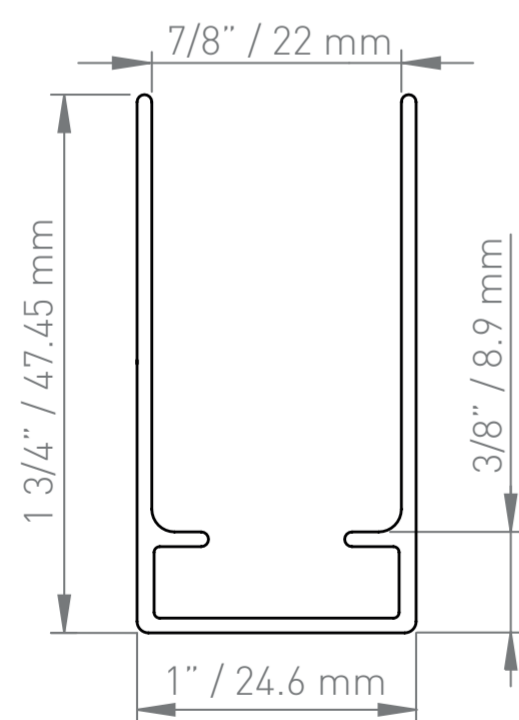

Intermediate Double Sided  
Blackout Channel  
0-140-09-005XX  
0-140-09-001XX

MIAMI Blackout  
Side Channel  
0-151-AL-000XX

CALIFORNIA U-Click  
Blackout Side Channel  
0-151-AL-02XYY

Frontal Telescopic Side Channel Holder  
0-140-09-002XX  
0-140-09-001XX

Lateral Telescopic Side Channel Holder  
0-140-09-003XX

BOSTON Blackout Side Channel  
0-151-AL-001XX

Telescopic Side Channel\*  
0-140-09-004XX

MANHATTAN Side Guide  
0-151-AL-03XYY

MATERIAL: ALUMINUM DIFFERENT COLOR OPTIONS	 <b>Vertilux</b> BLINDS & SHADES TITLE <b>SIDE CHANNELS</b>
SCALE 1.5:1	
*Can be used in set with 0-140-09-002XX or 0-140-09-003XX	
DIMENSIONS ARE SUBJECT TO CHANGE WITHOUT NOTICE.	