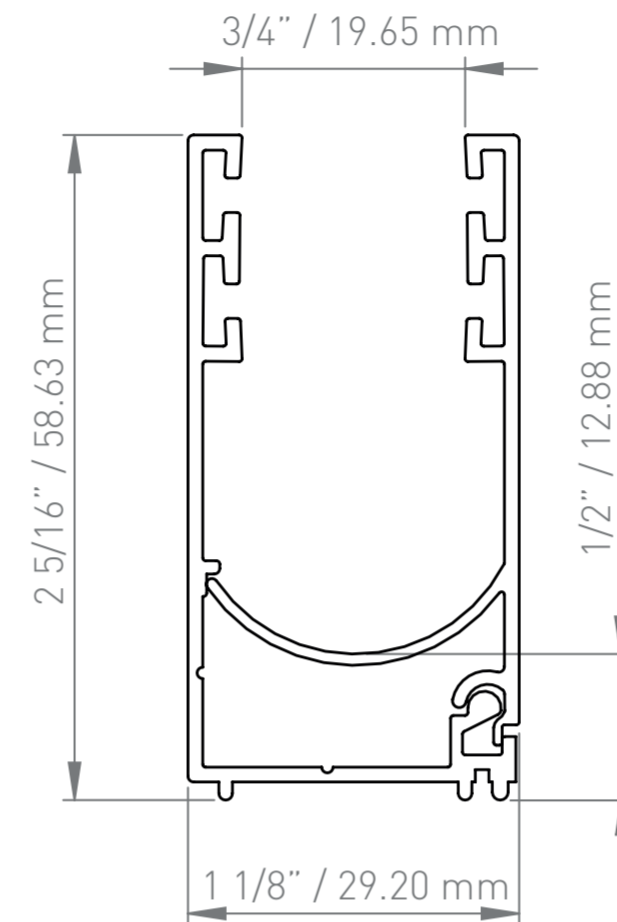

Intermediate Double Sided  
Blackout Channel  
0-140-09-005XX  
0-140-09-001XX

MIAMI Blackout  
Side Channel  
0-151-AL-000XX

CALIFORNIA U-Click  
Blackout Side Channel  
0-151-AL-02XYY

Frontal Telescopic Side Channel Holder  
0-140-09-002XX  
0-140-09-001XX

Lateral Telescopic Side Channel Holder  
0-140-09-003XX

BOSTON Blackout Side Channel  
0-151-AL-001XX

Telescopic Side Channel\*  
0-140-09-004XX

MANHATTAN Side Guide  
0-151-AL-03XYY

MATERIAL: ALUMINUM DIFFERENT COLOR OPTIONS	 <b>Vertilux</b> BLINDS & SHADES TITLE <b>SIDE CHANNELS</b>
SCALE 1.5:1	
*Can be used in set with 0-140-09-002XX or 0-140-09-003XX	
DIMENSIONS ARE SUBJECT TO CHANGE WITHOUT NOTICE.	