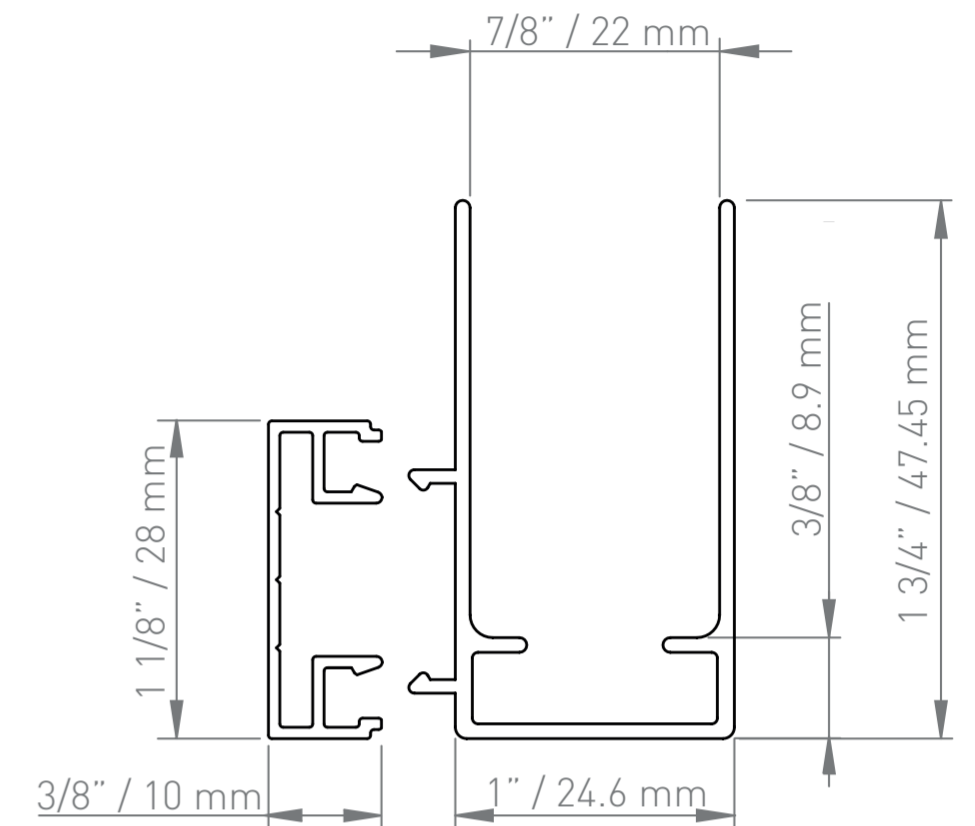

Intermediate Double Sided  
Blackout Channel  
0-140-09-005XX  
0-140-09-001XX

MIAMI Blackout  
Side Channel  
0-151-AL-000XX

CALIFORNIA U-Click  
Blackout Side Channel  
0-151-AL-02XYY

Frontal Telescopic Side Channel Holder  
0-140-09-002XX  
0-140-09-001XX

Lateral Telescopic Side Channel Holder  
0-140-09-003XX

BOSTON Blackout Side Channel  
0-151-AL-001XX

Telescopic Side Channel\*  
0-140-09-004XX

MANHATTAN Side Guide  
0-151-AL-03XYY

MATERIAL: ALUMINUM DIFFERENT COLOR OPTIONS	 <b>Vertilux</b> BLINDS & SHADES TITLE <b>SIDE CHANNELS</b>
SCALE 1.5:1	
*Can be used in set with 0-140-09-002XX or 0-140-09-003XX	
DIMENSIONS ARE SUBJECT TO CHANGE WITHOUT NOTICE.	