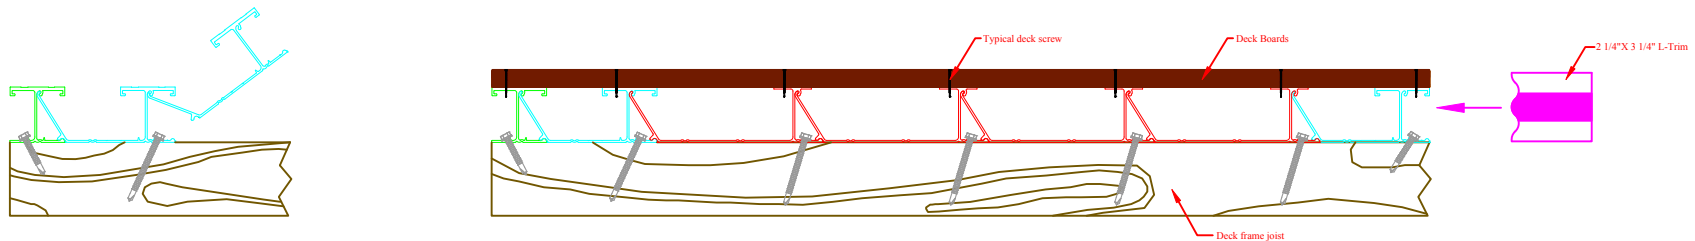

## DryJoistEZ TYPICAL RUN

## DryJoistEZ typical install on wood frame with wood decking

Description:

DryJoistEZ

Job Name:

WAHOO DECKS

THE INFORMATION CONTAINED IN THIS DRAWING IS THE SOLE PROPERTY OF WAHOO DECKS. ANY REPRODUCTION, IN PART OR AS A WHOLE, WITHOUT THE WRITTEN PERMISSION OF WAHOO DECKS, IS PROHIBITED.