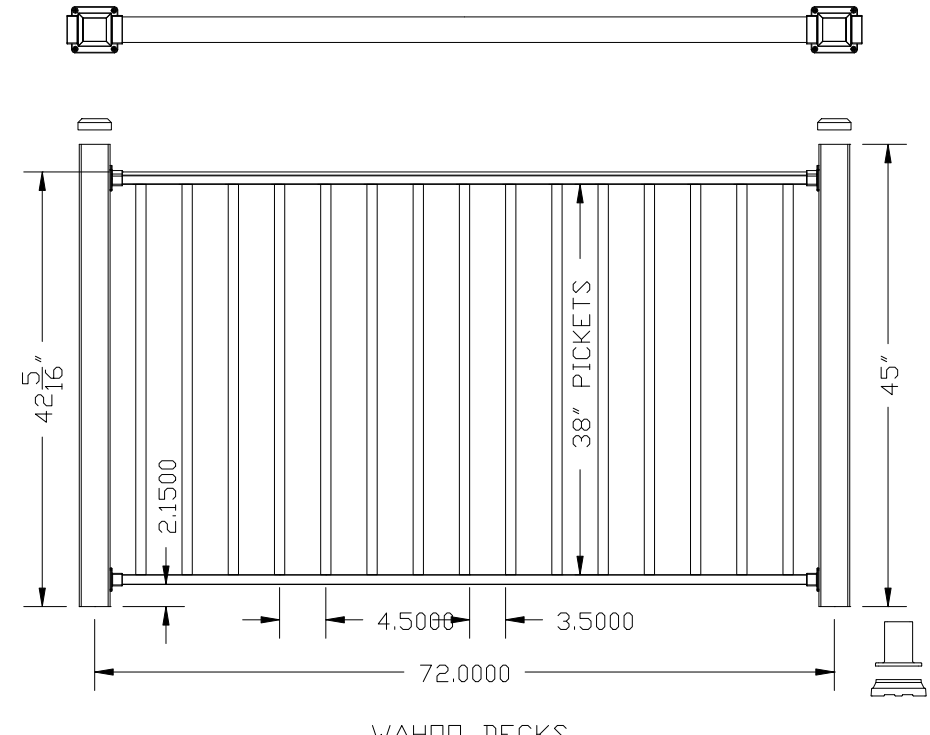

WAHOO DECKS
36" RAILING

WAHOO DECKS
42" RAILING