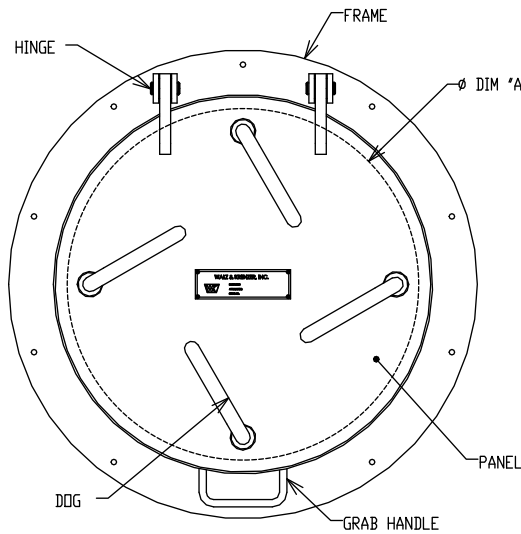

B

B

A

A

ROUND INDIVIDUALLY
DOGGED HATCH

PLAN VIEW

IND. DOGGED HATCH SECTION
WITH BOLT-ON FRAME

RECTANGULAR DROP
BOLT HATCH

PLAN VIEW

DROP BOLT HATCH SECTION
WITH EMBEDDED FRAME

NOTE: ALL DIMENSIONS ARE IN INCHES.
NOT ALL VIEWS ARE TO SCALE.

THIS DRAWING CONTAINS COMPANY
PROPRIETARY INFORMATION AND IS
COPYRIGHTED BY WALZ & KRENZER (W&K).
W&K ALLOWS USE OF THIS DRAWING IN
SPECIFICATIONS AND PLANS ONLY IF W&K IS
LISTED AS A QUALIFIED SUPPLIER.