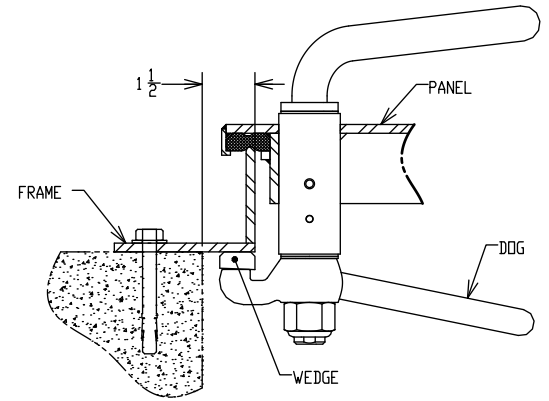

B

B

A

A

ROUND INDIVIDUALLY
DOGGED HATCH

PLAN VIEW

IND. DOGGED HATCH SECTION
WITH BOLT-ON FRAME

RECTANGULAR DROP
BOLT HATCH

PLAN VIEW

DROP BOLT HATCH SECTION
WITH EMBEDDED FRAME

NOTE: ALL DIMENSIONS ARE IN INCHES.
NOT ALL VIEWS ARE TO SCALE.

THIS DRAWING CONTAINS COMPANY
PROPRIETARY INFORMATION AND IS
COPYRIGHTED BY WALZ & KRENZER (W&K).
W&K ALLOWS USE OF THIS DRAWING IN
SPECIFICATIONS AND PLANS ONLY IF W&K IS
LISTED AS A QUALIFIED SUPPLIER.