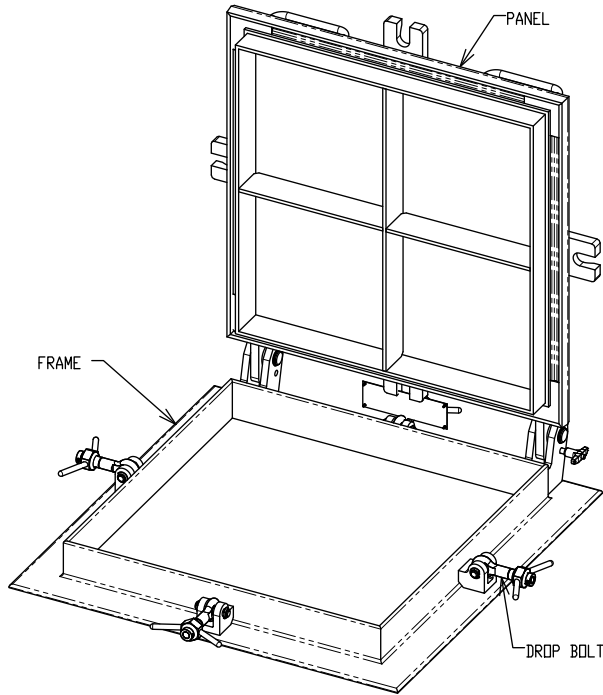

B

B

A

A

ROUND INDIVIDUALLY
DOGGED HATCH

PLAN VIEW

IND. DOGGED HATCH SECTION
WITH BOLT-ON FRAME

RECTANGULAR DROP
BOLT HATCH

PLAN VIEW

DROP BOLT HATCH SECTION
WITH EMBEDDED FRAME

NOTE: ALL DIMENSIONS ARE IN INCHES.
NOT ALL VIEWS ARE TO SCALE.

THIS DRAWING CONTAINS COMPANY
PROPRIETARY INFORMATION AND IS
COPYRIGHTED BY WALZ & KRENZER (W&K).
W&K ALLOWS USE OF THIS DRAWING IN
SPECIFICATIONS AND PLANS ONLY IF W&K IS
LISTED AS A QUALIFIED SUPPLIER.