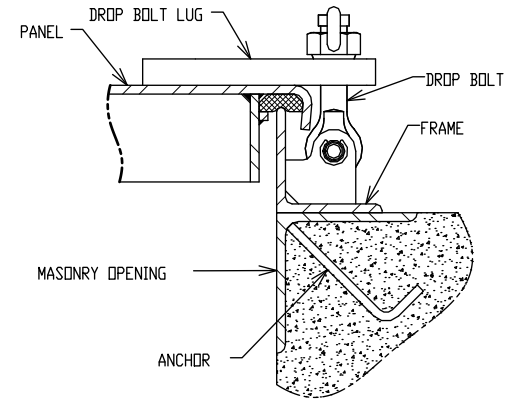

B

B

A

A

ROUND INDIVIDUALLY
DOGGED HATCH

PLAN VIEW

IND. DOGGED HATCH SECTION
WITH BOLT-ON FRAME

RECTANGULAR DROP
BOLT HATCH

PLAN VIEW

DROP BOLT HATCH SECTION
WITH EMBEDDED FRAME

NOTE: ALL DIMENSIONS ARE IN INCHES.
NOT ALL VIEWS ARE TO SCALE.

THIS DRAWING CONTAINS COMPANY
PROPRIETARY INFORMATION AND IS
COPYRIGHTED BY WALZ & KRENZER (W&K).
W&K ALLOWS USE OF THIS DRAWING IN
SPECIFICATIONS AND PLANS ONLY IF W&K IS
LISTED AS A QUALIFIED SUPPLIER.