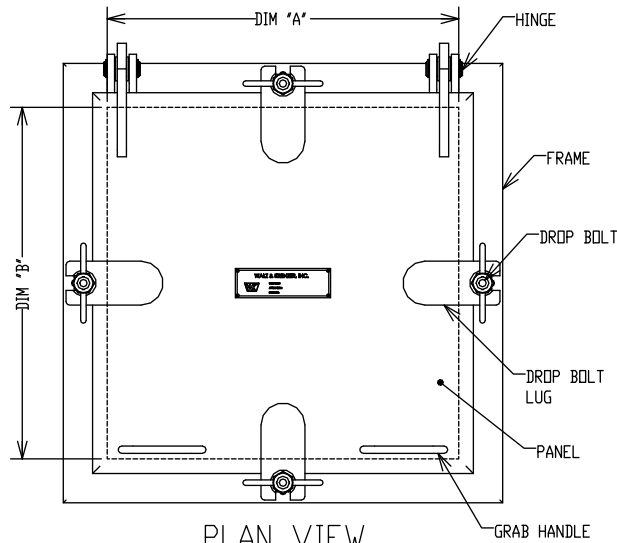

B

B

A

A

ROUND INDIVIDUALLY
DOGGED HATCH

PLAN VIEW

IND. DOGGED HATCH SECTION
WITH BOLT-ON FRAME

RECTANGULAR DROP
BOLT HATCH

PLAN VIEW

DROP BOLT HATCH SECTION
WITH EMBEDDED FRAME

NOTE: ALL DIMENSIONS ARE IN INCHES.
NOT ALL VIEWS ARE TO SCALE.

THIS DRAWING CONTAINS COMPANY
PROPRIETARY INFORMATION AND IS
COPYRIGHTED BY WALZ & KRENZER (W&K).
W&K ALLOWS USE OF THIS DRAWING IN
SPECIFICATIONS AND PLANS ONLY IF W&K IS
LISTED AS A QUALIFIED SUPPLIER.