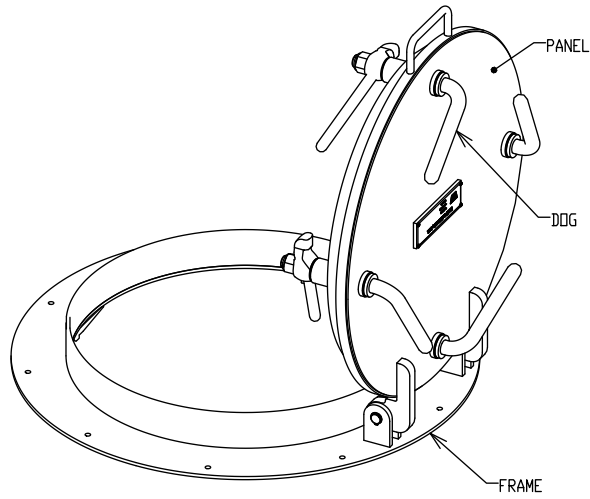

B

B

A

A

ROUND INDIVIDUALLY
DOGGED HATCH

PLAN VIEW

IND. DOGGED HATCH SECTION
WITH BOLT-ON FRAME

RECTANGULAR DROP
BOLT HATCH

PLAN VIEW

DROP BOLT HATCH SECTION
WITH EMBEDDED FRAME

NOTE: ALL DIMENSIONS ARE IN INCHES.
NOT ALL VIEWS ARE TO SCALE.

THIS DRAWING CONTAINS COMPANY
PROPRIETARY INFORMATION AND IS
COPYRIGHTED BY WALZ & KRENZER (W&K).
W&K ALLOWS USE OF THIS DRAWING IN
SPECIFICATIONS AND PLANS ONLY IF W&K IS
LISTED AS A QUALIFIED SUPPLIER.