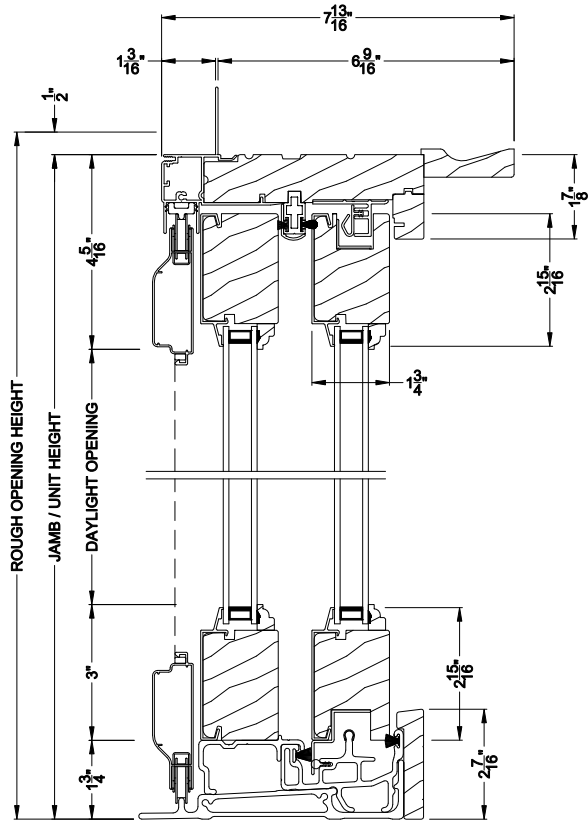

Weather Shield®

Premium Series™

Sliding Patio Doors

CROSS SECTION DETAILS

PREMIUM SLIDING PATIO DOOR (8714)
Vertical Section

PREMIUM SLIDING PATIO DOOR (8714)
Vertical Section - Fixed Sidelite with Low profile sill stop

PREMIUM SLIDING PATIO DOOR (8714)
Horizontal Section

Note: All dimensions are approximate. Weather Shield reserves the right to change specifications without notice.

Weather Shield®

Premium Series™

Sliding Patio Doors

CROSS SECTION DETAILS

PREMIUM SLIDING PATIO DOOR (8714)
Vertical Section - 6-9/16" Jamb

PREMIUM SLIDING PATIO DOOR (8714)
Vertical Section - Fixed Sidelite with Low profile sill stop - 6-9/16" Jamb

PREMIUM SLIDING PATIO DOOR (8714)
Horizontal Section - 6-9/16" Jamb

Note: All dimensions are approximate. Weather Shield reserves the right to change specifications without notice.