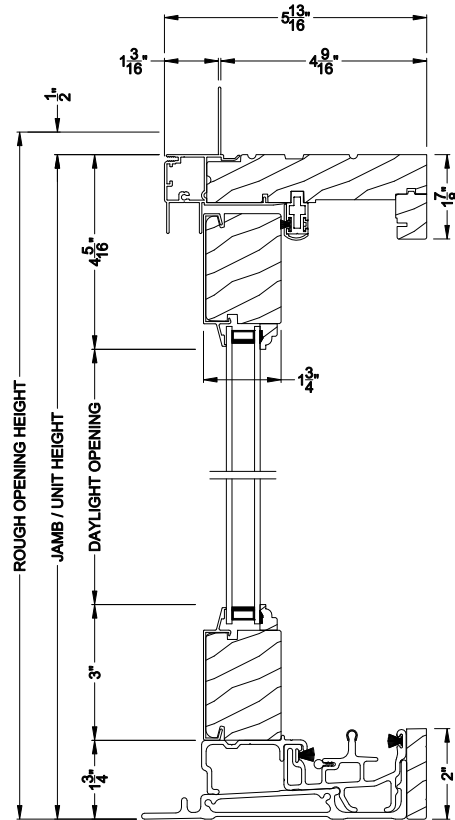

Weather Shield®

Premium Series™

Sliding Patio Doors

CROSS SECTION DETAILS

PREMIUM SLIDING PATIO DOOR (8714)
Vertical Section

PREMIUM SLIDING PATIO DOOR (8714)
Vertical Section - Fixed Sidelite with Low profile sill stop

PREMIUM SLIDING PATIO DOOR (8714)
Horizontal Section

Note: All dimensions are approximate. Weather Shield reserves the right to change specifications without notice.

Weather Shield®

Premium Series™

Sliding Patio Doors

CROSS SECTION DETAILS

PREMIUM SLIDING PATIO DOOR (8714)
Vertical Section - 6-9/16" Jamb

PREMIUM SLIDING PATIO DOOR (8714)
Vertical Section - Fixed Sidelite with Low profile sill stop - 6-9/16" Jamb

PREMIUM SLIDING PATIO DOOR (8714)
Horizontal Section - 6-9/16" Jamb

Note: All dimensions are approximate. Weather Shield reserves the right to change specifications without notice.