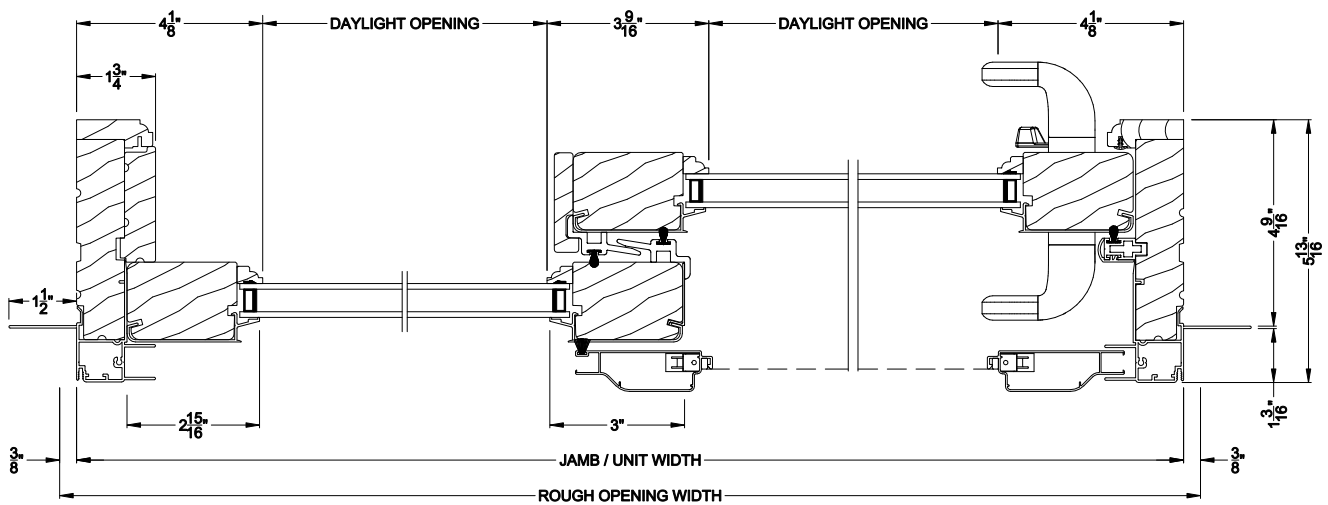

Weather Shield®

Premium Series™

Sliding Patio Doors

CROSS SECTION DETAILS

PREMIUM SLIDING PATIO DOOR (8714)
Vertical Section

PREMIUM SLIDING PATIO DOOR (8714)
Vertical Section - Fixed Sidelite with Low profile sill stop

PREMIUM SLIDING PATIO DOOR (8714)
Horizontal Section

Note: All dimensions are approximate. Weather Shield reserves the right to change specifications without notice.

Weather Shield®

Premium Series™

Sliding Patio Doors

CROSS SECTION DETAILS

PREMIUM SLIDING PATIO DOOR (8714)
Vertical Section - 6-9/16" Jamb

PREMIUM SLIDING PATIO DOOR (8714)
Vertical Section - Fixed Sidelite with Low profile sill stop - 6-9/16" Jamb

PREMIUM SLIDING PATIO DOOR (8714)
Horizontal Section - 6-9/16" Jamb

Note: All dimensions are approximate. Weather Shield reserves the right to change specifications without notice.