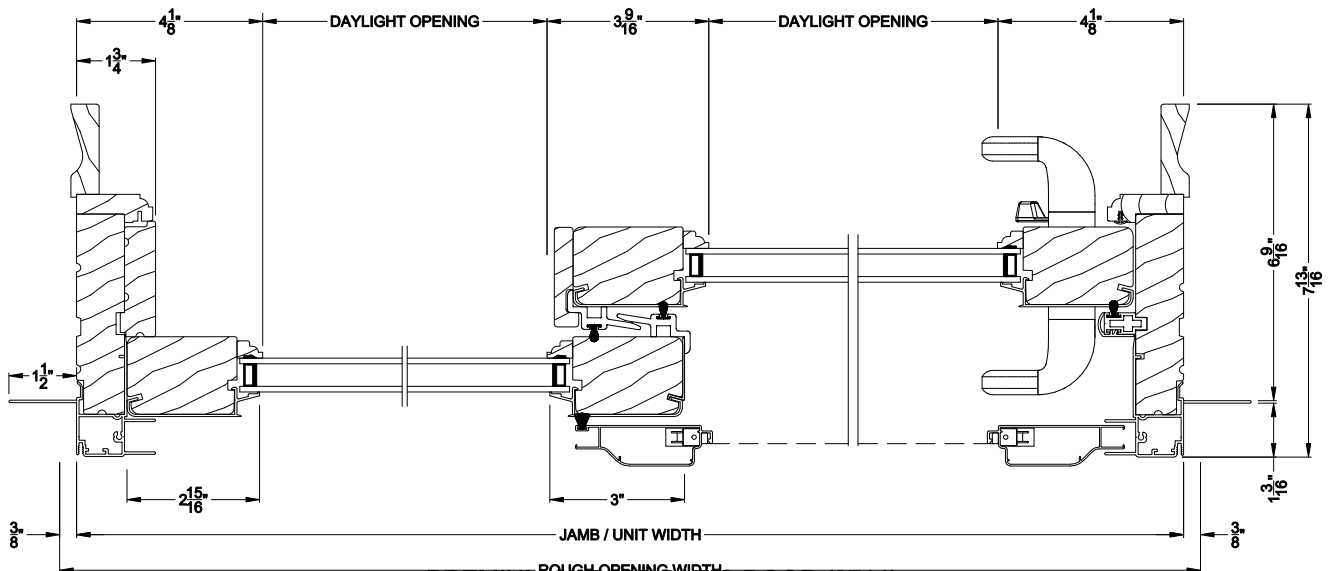

Weather Shield®

Premium Series™

Sliding Patio Doors

CROSS SECTION DETAILS

PREMIUM SLIDING PATIO DOOR (8714)
Vertical Section

PREMIUM SLIDING PATIO DOOR (8714)
Vertical Section - Fixed Sidelite with Low profile sill stop

PREMIUM SLIDING PATIO DOOR (8714)
Horizontal Section

Note: All dimensions are approximate. Weather Shield reserves the right to change specifications without notice.

Weather Shield®

Premium Series™

Sliding Patio Doors

CROSS SECTION DETAILS

PREMIUM SLIDING PATIO DOOR (8714)
Vertical Section - 6-9/16" Jamb

PREMIUM SLIDING PATIO DOOR (8714)
Vertical Section - Fixed Sidelite with Low profile sill stop - 6-9/16" Jamb

PREMIUM SLIDING PATIO DOOR (8714)
Horizontal Section - 6-9/16" Jamb

Note: All dimensions are approximate. Weather Shield reserves the right to change specifications without notice.