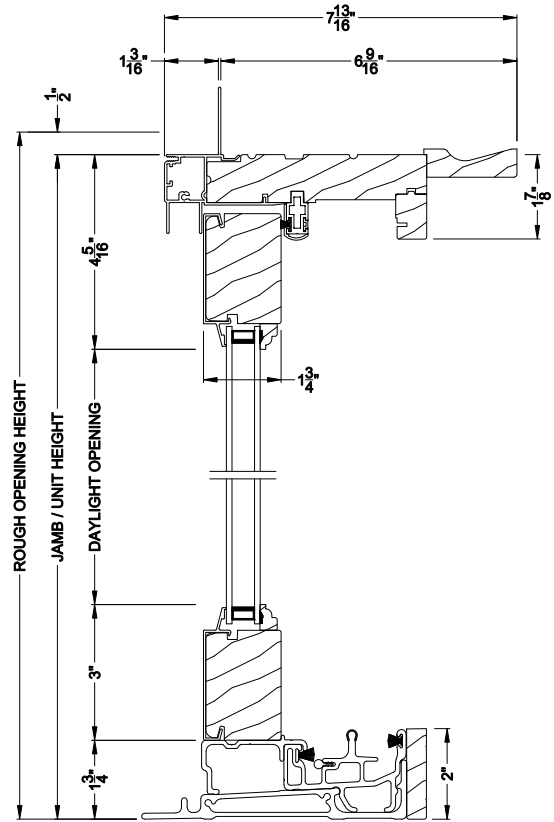

Weather Shield®

Premium Series™

Sliding Patio Doors

CROSS SECTION DETAILS

PREMIUM SLIDING PATIO DOOR (8714)
Vertical Section

PREMIUM SLIDING PATIO DOOR (8714)
Vertical Section - Fixed Sidelite with Low profile sill stop

PREMIUM SLIDING PATIO DOOR (8714)
Horizontal Section

Note: All dimensions are approximate. Weather Shield reserves the right to change specifications without notice.

Weather Shield®

Premium Series™

Sliding Patio Doors

CROSS SECTION DETAILS

PREMIUM SLIDING PATIO DOOR (8714)
Vertical Section - 6-9/16" Jamb

PREMIUM SLIDING PATIO DOOR (8714)
Vertical Section - Fixed Sidelite with Low profile sill stop - 6-9/16" Jamb

PREMIUM SLIDING PATIO DOOR (8714)
Horizontal Section - 6-9/16" Jamb

Note: All dimensions are approximate. Weather Shield reserves the right to change specifications without notice.