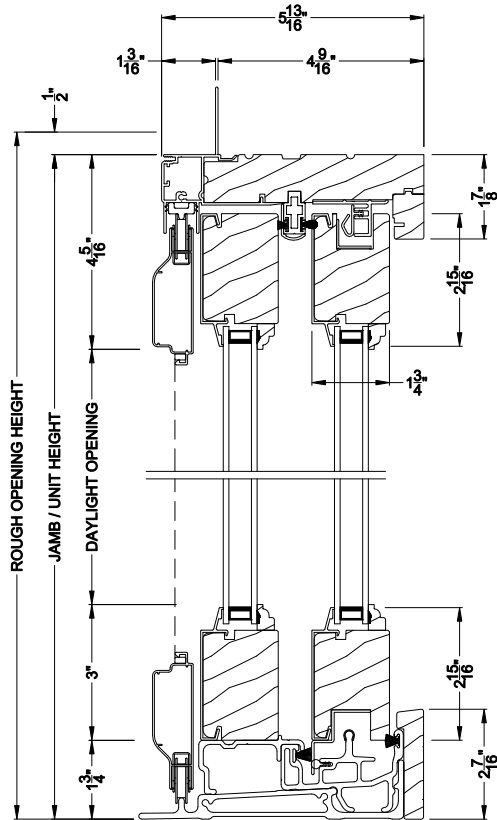

Weather Shield®

Premium Series™

Sliding Patio Doors

CROSS SECTION DETAILS

PREMIUM SLIDING PATIO DOOR (8714)
Vertical Section

PREMIUM SLIDING PATIO DOOR (8714)
Vertical Section - Fixed Sidelite with Low profile sill stop

PREMIUM SLIDING PATIO DOOR (8714)
Horizontal Section

Note: All dimensions are approximate. Weather Shield reserves the right to change specifications without notice.

Weather Shield®

Premium Series™

Sliding Patio Doors

CROSS SECTION DETAILS

PREMIUM SLIDING PATIO DOOR (8714)
Vertical Section - 6-9/16" Jamb

PREMIUM SLIDING PATIO DOOR (8714)
Vertical Section - Fixed Sidelite with Low profile sill stop - 6-9/16" Jamb

PREMIUM SLIDING PATIO DOOR (8714)
Horizontal Section - 6-9/16" Jamb

Note: All dimensions are approximate. Weather Shield reserves the right to change specifications without notice.