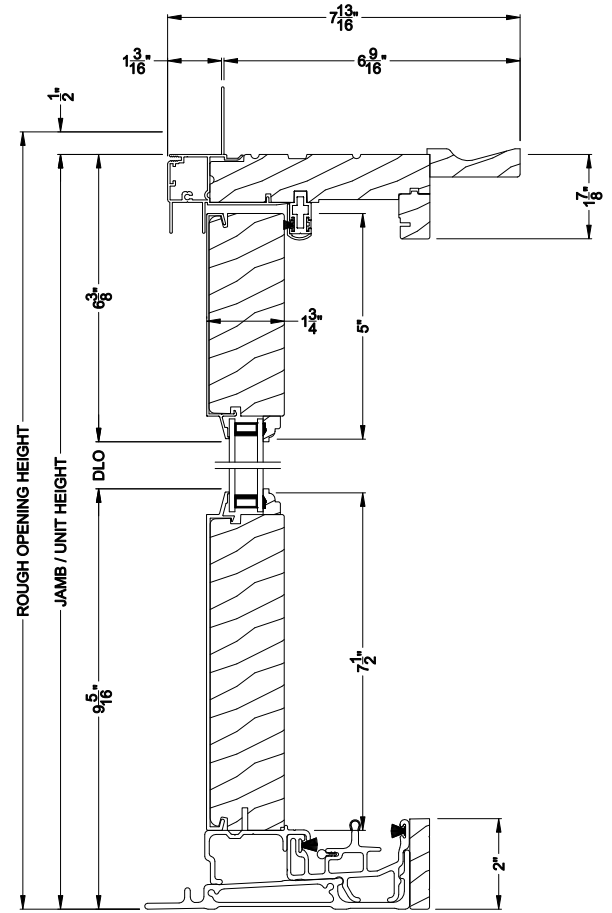

PREMIUM FRENCH SLIDING PATIO DOOR (8715)
Vertical Section - Fixed Sidelite with Low profile sill stop - 6-9/16" Jamb

Weather Shield®

Premium Series™

French Sliding Patio Doors

CROSS SECTION DETAILS