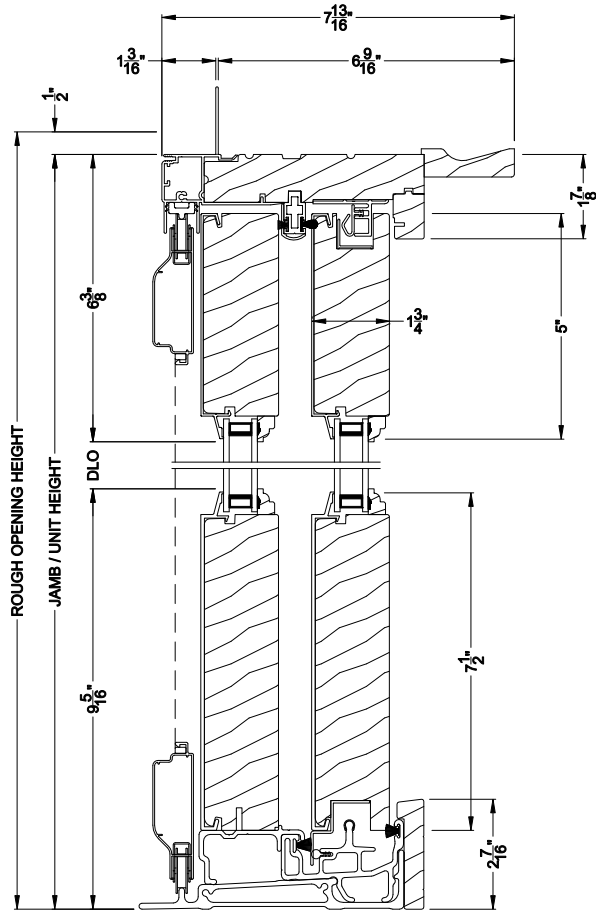

Weather Shield®

Premium Series™

French Sliding Patio Doors

CROSS SECTION DETAILS

PREMIUM FRENCH SLIDING PATIO DOOR (8715)
Vertical Section - 6-9/16" Jamb