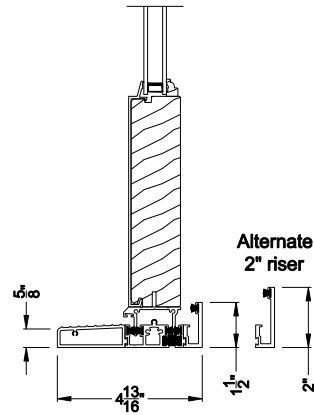

## CROSS SECTION DETAILS

**PREMIUM 1-3/4" MULTI-SLIDE PATIO DOOR (8719)**  
Vertical Section - Flush Sill - 1 or Bi-parting 2 Panel Door

**PREMIUM 1-3/4" MULTI-SLIDE PATIO DOOR (8719)**  
Vertical Section - with Sill Riser - 1 or Bi-parting 2 Panel Door