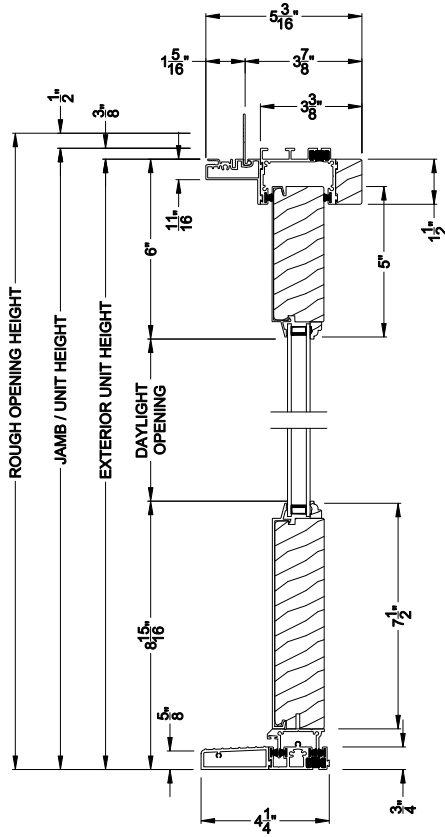

Weather Shield®

Premium Series™

1-3/4" Multi-Slide Doors

CROSS SECTION DETAILS

PREMIUM 1-3/4" MULTI-SLIDE PATIO DOOR (8719)
Vertical Section - Flush Sill - 1 or Bi-parting 2 Panel Door