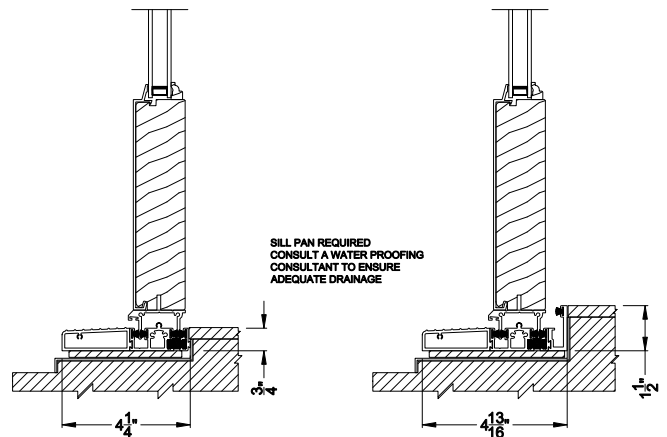

PREMIUM 1-3/4" MULTI-SLIDE PATIO DOOR (8719)
Horizontal Pocket Section - 1 or Bi-parting 2 Panel Door

PREMIUM 1-3/4" MULTI-SLIDE PATIO DOOR (8719)
Vertical Section - With sill pan

Note: All dimensions are approximate. Weather Shield reserves the right to change specifications without notice.