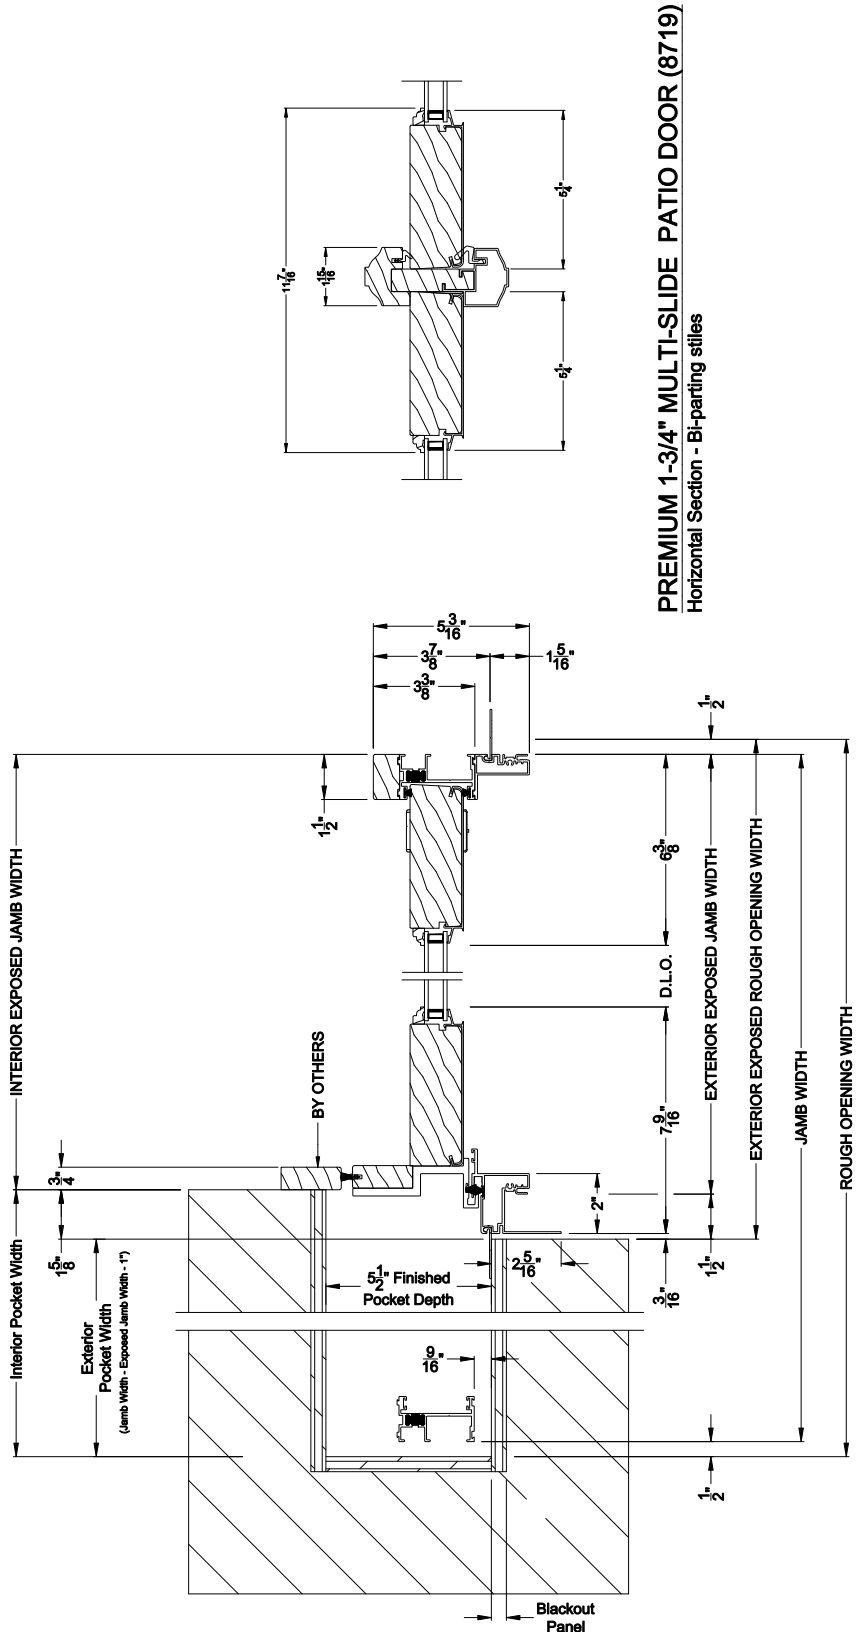

PREMIUM 1-3/4" MULTI-SLIDE PATIO DOOR (8719)
Horizontal Section - Bi-parting stiles

Note: All dimensions are approximate. Weather Shield reserves the right to change specifications without notice.