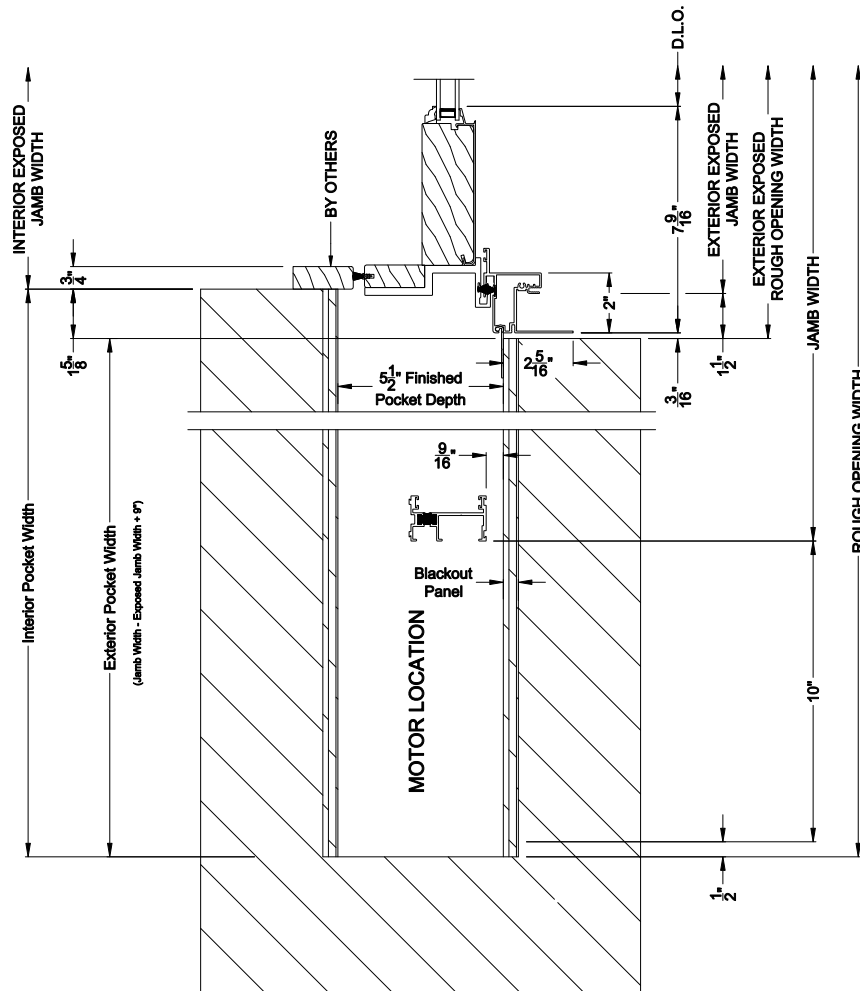

Weather Shield®

Premium Series™

1-3/4" Multi-Slide Doors

CROSS SECTION DETAILS

PREMIUM 1-3/4" MULTI-SLIDE PATIO DOOR (8719)
Horizontal Motorized Pocket Section - 1 or Bi-parting 2 Panel Door

Note: All dimensions are approximate. Weather Shield reserves the right to change specifications without notice.