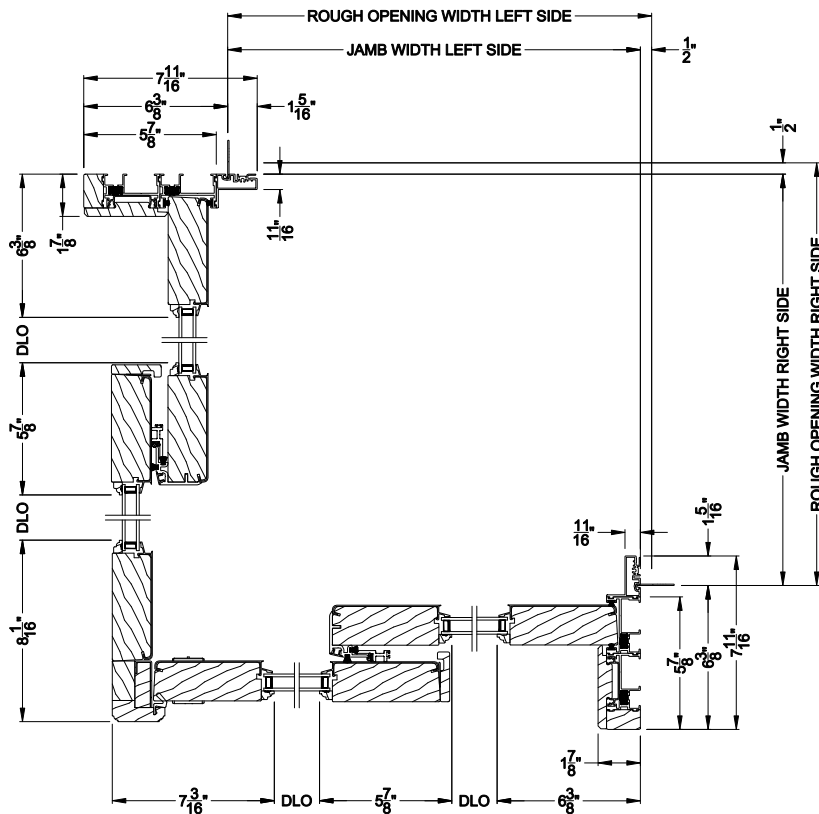

PREMIUM 1-3/4" MULTI-SLIDE DOOR (8619)
Horizontal Section - 2L2R Panel Inside Corner Door

Note: All dimensions are approximate. Weather Shield reserves the right to change specifications without notice.