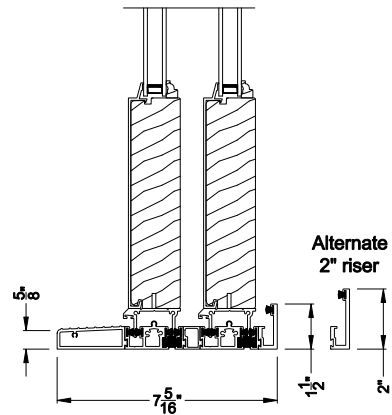

Weather Shield® Premium Series™

1-3/4" Multi-Slide Doors CROSS SECTION DETAILS

PREMIUM 1-3/4" MULTI-SLIDE PATIO DOOR (8719)
Vertical Section - Flush Sill - 2 or Bi-parting 4 Panel Door

PREMIUM 1-3/4" MULTI-SLIDE PATIO DOOR (8719)
Vertical Section - with Sill Riser - 2 or Bi-parting 4 Panel Door

PREMIUM 1-3/4" MULTI-SLIDE PATIO DOOR (8719)
Vertical Section - with T-track sill - 2 or Bi-parting 4 Panel Door

PREMIUM 1-3/4" MULTI-SLIDE PATIO DOOR (8719)
Vertical Section - With sill pan

Note: All dimensions are approximate. Weather Shield reserves the right to change specifications without notice.

PREMIUM 1-3/4" MULTI-SLIDE PATIO DOOR (8719)
 Horizontal Section - 2 Panel Door

Note: All dimensions are approximate. Weather Shield reserves the right to change specifications without notice.

PREMIUM 1-3/4" MULTI-SLIDE PATIO DOOR (8719)
Horizontal Section - Bi-parting stiles