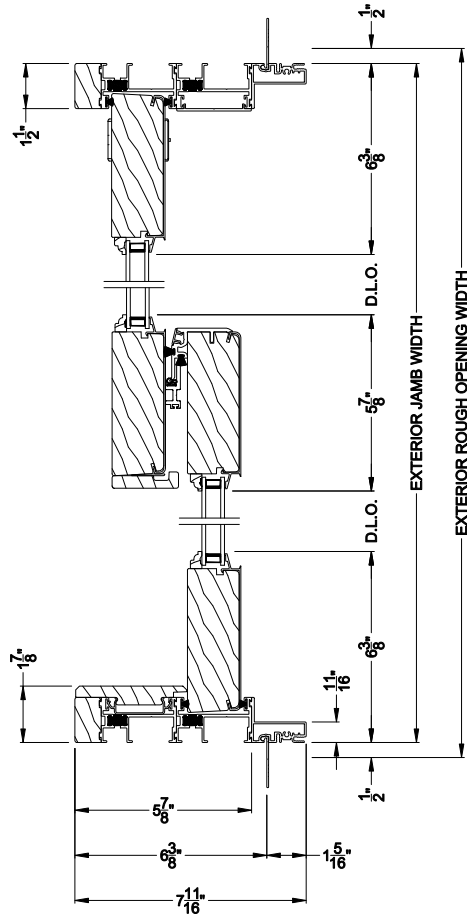

Weather Shield® Premium Series™

1-3/4" Multi-Slide Doors CROSS SECTION DETAILS

PREMIUM 1-3/4" MULTI-SLIDE PATIO DOOR (8719)
Vertical Section - Flush Sill - 2 or Bi-parting 4 Panel Door

PREMIUM 1-3/4" MULTI-SLIDE PATIO DOOR (8719)
Vertical Section - with Sill Riser - 2 or Bi-parting 4 Panel Door

PREMIUM 1-3/4" MULTI-SLIDE PATIO DOOR (8719)
Vertical Section - with T-track sill - 2 or Bi-parting 4 Panel Door

PREMIUM 1-3/4" MULTI-SLIDE PATIO DOOR (8719)
Vertical Section - With sill pan

Note: All dimensions are approximate. Weather Shield reserves the right to change specifications without notice.

PREMIUM 1-3/4" MULTI-SLIDE PATIO DOOR (8719)
 Horizontal Section - 2 Panel Door

Note: All dimensions are approximate. Weather Shield reserves the right to change specifications without notice.

PREMIUM 1-3/4" MULTI-SLIDE PATIO DOOR (8719)
Horizontal Section - Bi-parting stiles

PREMIUM 1-3/4" MULTI-SLIDE PATIO DOOR (8719)
Horizontal Pocket Section - 2 or Bi-parting 4 Panel Door

Note: All dimensions are approximate. Weather Shield reserves the right to change specifications without notice.