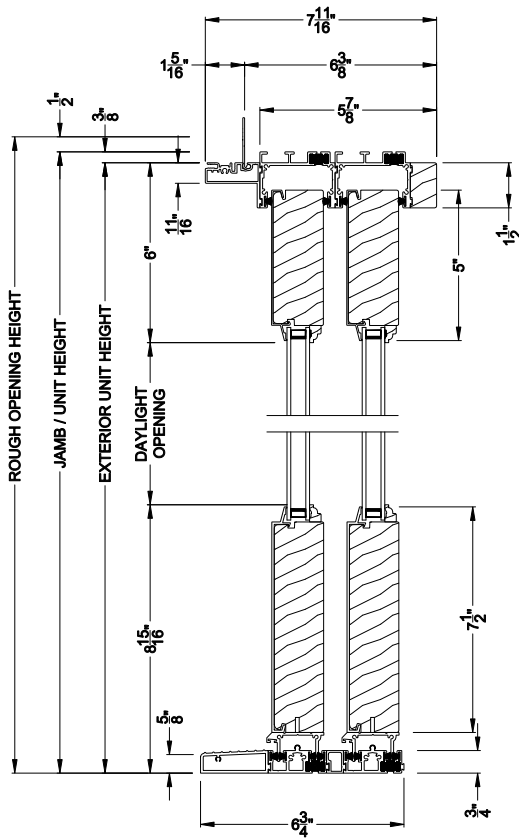

Weather Shield® Premium Series™

1-3/4" Multi-Slide Doors CROSS SECTION DETAILS

PREMIUM 1-3/4" MULTI-SLIDE PATIO DOOR (8719)
Vertical Section - Flush Sill - 2 or Bi-parting 4 Panel Door

PREMIUM 1-3/4" MULTI-SLIDE PATIO DOOR (8719)
Vertical Section - with Sill Riser - 2 or Bi-parting 4 Panel Door

PREMIUM 1-3/4" MULTI-SLIDE PATIO DOOR (8719)
Vertical Section - with T-track sill - 2 or Bi-parting 4 Panel Door

PREMIUM 1-3/4" MULTI-SLIDE PATIO DOOR (8719)
Vertical Section - With sill pan

Note: All dimensions are approximate. Weather Shield reserves the right to change specifications without notice.

PREMIUM 1-3/4" MULTI-SLIDE PATIO DOOR (8719)
 Horizontal Section - 2 Panel Door

Note: All dimensions are approximate. Weather Shield reserves the right to change specifications without notice.

PREMIUM 1-3/4" MULTI-SLIDE PATIO DOOR (8719)
Horizontal Section - Bi-parting stiles

PREMIUM 1-3/4" MULTI-SLIDE PATIO DOOR (8719)
Horizontal Pocket Section - 2 or Bi-parting 4 Panel Door

Note: All dimensions are approximate. Weather Shield reserves the right to change specifications without notice.