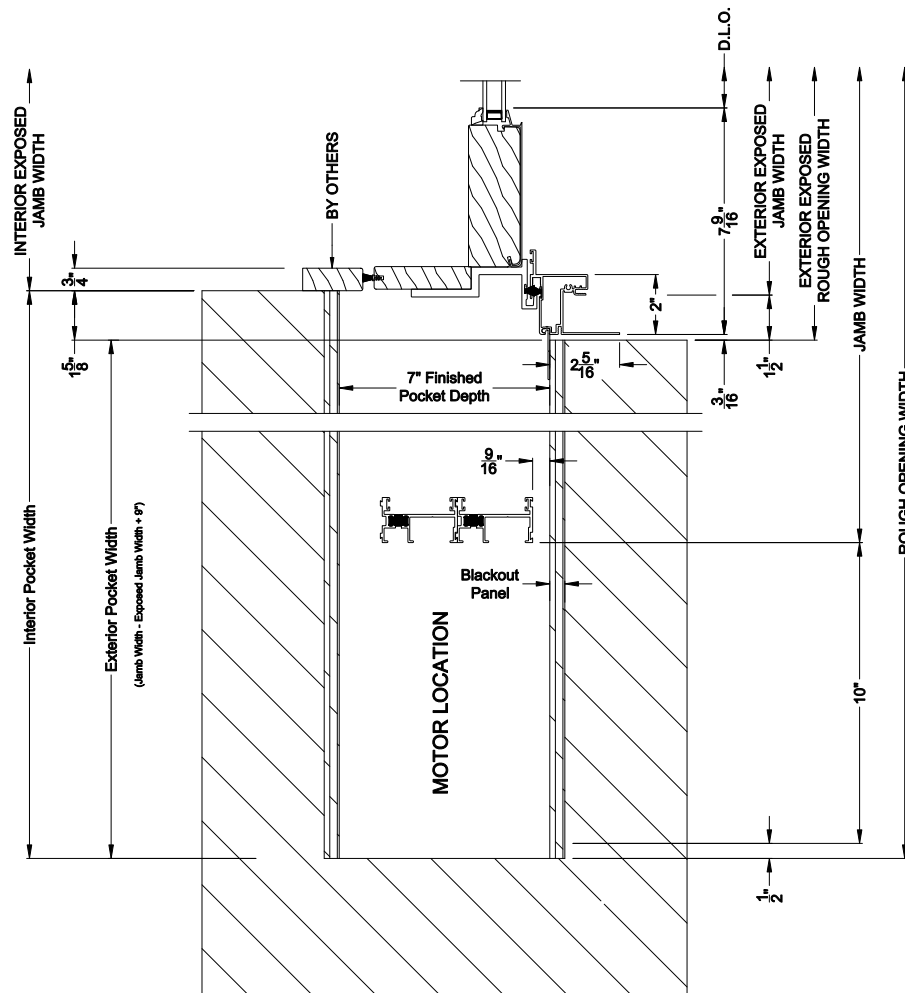

PREMIUM 1-3/4" MULTI-SLIDE PATIO DOOR (8719)
Vertical Section - with T-track sill - 2 or Bi-parting 4 Panel Door

PREMIUM 1-3/4" MULTI-SLIDE PATIO DOOR (8719)
Vertical Section - With sill pan

Note: All dimensions are approximate. Weather Shield reserves the right to change specifications without notice.

PREMIUM 1-3/4" MULTI-SLIDE PATIO DOOR (8719)
 Horizontal Section - 2 Panel Door

Note: All dimensions are approximate. Weather Shield reserves the right to change specifications without notice.

PREMIUM 1-3/4" MULTI-SLIDE PATIO DOOR (8719)
Horizontal Section - Bi-parting stiles

PREMIUM 1-3/4" MULTI-SLIDE PATIO DOOR (8719)
Horizontal Pocket Section - 2 or Bi-parting 4 Panel Door

Note: All dimensions are approximate. Weather Shield reserves the right to change specifications without notice.

PREMIUM 1-3/4" MULTI-SLIDE PATIO DOOR (8719)
Horizontal Motorized Pocket Section - 2 or Bi-parting 4 Panel Door

Note: All dimensions are approximate. Weather Shield reserves the right to change specifications without notice.