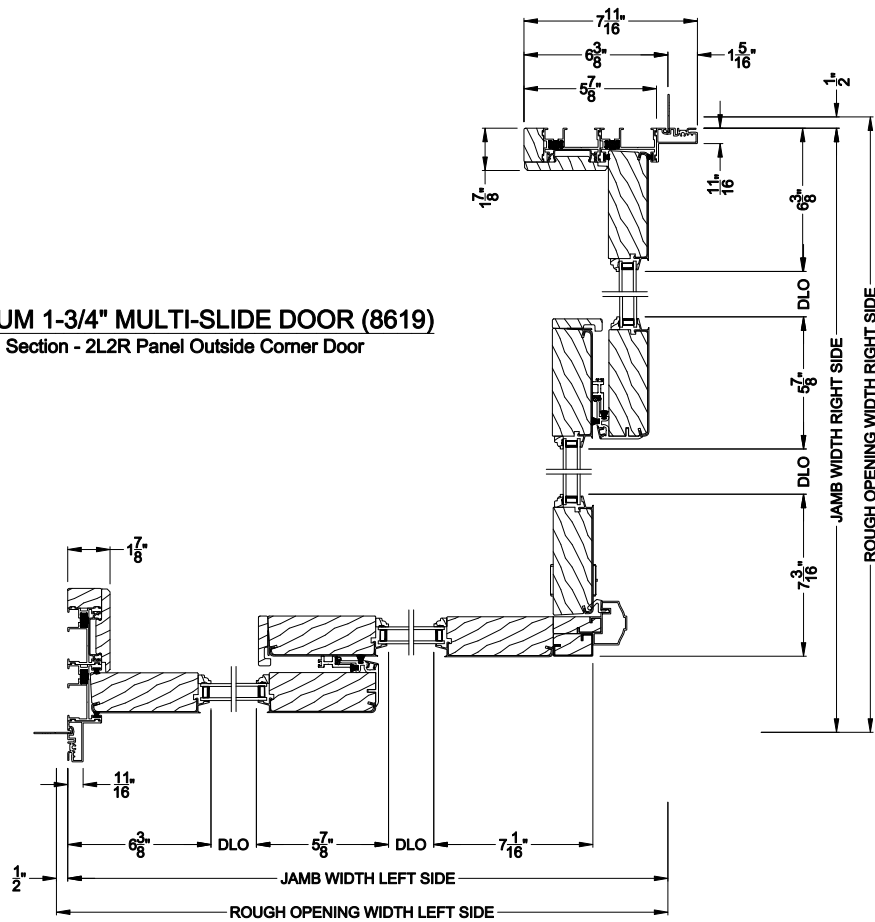

PREMIUM 1-3/4" MULTI-SLIDE PATIO DOOR (8719)
Horizontal Pocket Section - 2 or Bi-parting 4 Panel Door

Note: All dimensions are approximate. Weather Shield reserves the right to change specifications without notice.

PREMIUM 1-3/4" MULTI-SLIDE PATIO DOOR (8719)
Horizontal Motorized Pocket Section - 2 or Bi-parting 4 Panel Door

Note: All dimensions are approximate. Weather Shield reserves the right to change specifications without notice.

PREMIUM 1-3/4" MULTI-SLIDE DOOR (8619)
Horizontal Section - 2L2R Panel Inside Corner Door

Note: All dimensions are approximate. Weather Shield reserves the right to change specifications without notice.

Weather Shield®

Premium Series™

1-3/4" Multi-Slide Doors

CROSS SECTION DETAILS

PREMIUM 1-3/4" MULTI-SLIDE DOOR (8619)
Horizontal Section - 2L2R Panel Outside Corner Door

Note: All dimensions are approximate. Weather Shield reserves the right to change specifications without notice.