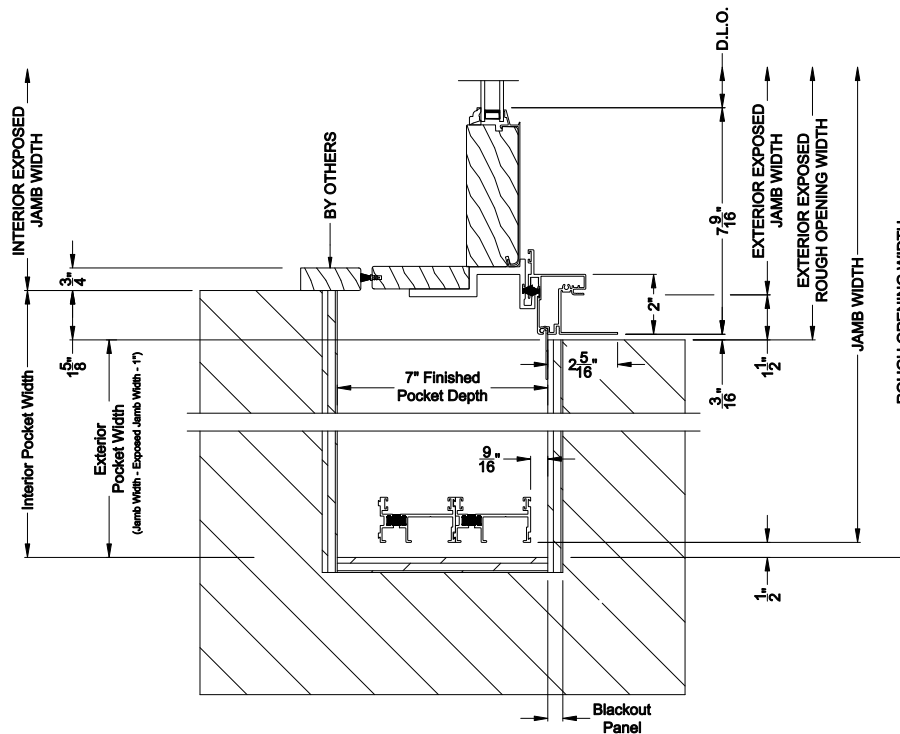

Weather Shield® Premium Series™

1-3/4" Multi-Slide Doors CROSS SECTION DETAILS

PREMIUM 1-3/4" MULTI-SLIDE PATIO DOOR (8719)
Vertical Section - Flush Sill - 2 or Bi-parting 4 Panel Door

PREMIUM 1-3/4" MULTI-SLIDE PATIO DOOR (8719)
Vertical Section - with Sill Riser - 2 or Bi-parting 4 Panel Door

PREMIUM 1-3/4" MULTI-SLIDE PATIO DOOR (8719)
Vertical Section - with T-track sill - 2 or Bi-parting 4 Panel Door

PREMIUM 1-3/4" MULTI-SLIDE PATIO DOOR (8719)
Vertical Section - With sill pan

Note: All dimensions are approximate. Weather Shield reserves the right to change specifications without notice.

PREMIUM 1-3/4" MULTI-SLIDE PATIO DOOR (8719)
 Horizontal Section - 2 Panel Door

Note: All dimensions are approximate. Weather Shield reserves the right to change specifications without notice.

PREMIUM 1-3/4" MULTI-SLIDE PATIO DOOR (8719)
Horizontal Section - Bi-parting stiles

PREMIUM 1-3/4" MULTI-SLIDE PATIO DOOR (8719)
Horizontal Pocket Section - 2 or Bi-parting 4 Panel Door

Note: All dimensions are approximate. Weather Shield reserves the right to change specifications without notice.