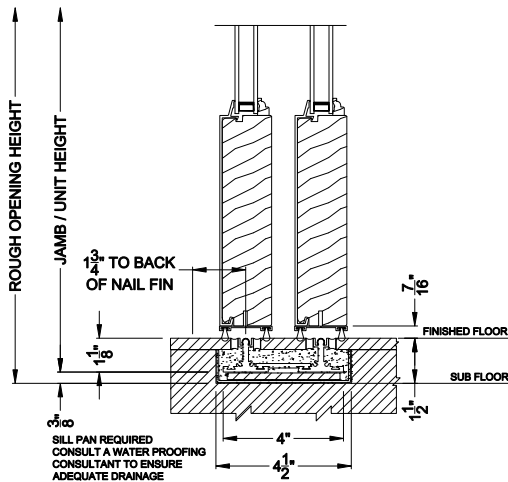

Weather Shield® Premium Series™

1-3/4" Multi-Slide Doors CROSS SECTION DETAILS

PREMIUM 1-3/4" MULTI-SLIDE PATIO DOOR (8719)
Vertical Section - Flush Sill - 2 or Bi-parting 4 Panel Door

PREMIUM 1-3/4" MULTI-SLIDE PATIO DOOR (8719)
Vertical Section - with Sill Riser - 2 or Bi-parting 4 Panel Door

PREMIUM 1-3/4" MULTI-SLIDE PATIO DOOR (8719)
Vertical Section - with T-track sill - 2 or Bi-parting 4 Panel Door

PREMIUM 1-3/4" MULTI-SLIDE PATIO DOOR (8719)
Vertical Section - With sill pan

Note: All dimensions are approximate. Weather Shield reserves the right to change specifications without notice.