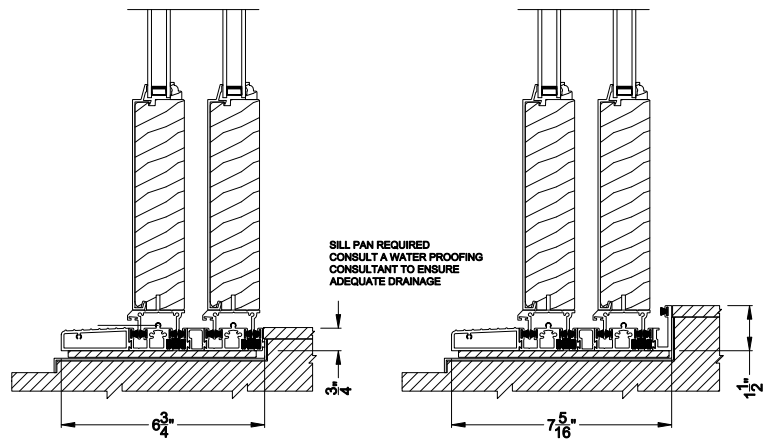

Weather Shield® Premium Series™

1-3/4" Multi-Slide Doors CROSS SECTION DETAILS

PREMIUM 1-3/4" MULTI-SLIDE PATIO DOOR (8719)
Vertical Section - Flush Sill - 2 or Bi-parting 4 Panel Door

PREMIUM 1-3/4" MULTI-SLIDE PATIO DOOR (8719)
Vertical Section - with Sill Riser - 2 or Bi-parting 4 Panel Door

PREMIUM 1-3/4" MULTI-SLIDE PATIO DOOR (8719)
Vertical Section - with T-track sill - 2 or Bi-parting 4 Panel Door

PREMIUM 1-3/4" MULTI-SLIDE PATIO DOOR (8719)
Vertical Section - With sill pan

Note: All dimensions are approximate. Weather Shield reserves the right to change specifications without notice.

PREMIUM 1-3/4" MULTI-SLIDE PATIO DOOR (8719)
 Horizontal Section - 2 Panel Door

Note: All dimensions are approximate. Weather Shield reserves the right to change specifications without notice.

PREMIUM 1-3/4" MULTI-SLIDE PATIO DOOR (8719)
Horizontal Section - Bi-parting stiles