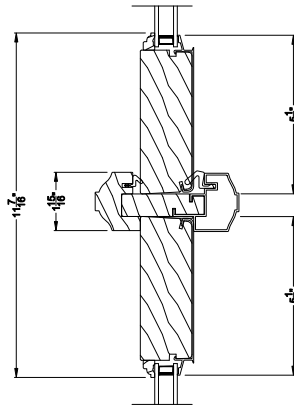

Weather Shield® Premium Series™

1-3/4" Multi-Slide Doors CROSS SECTION DETAILS

PREMIUM 1-3/4" MULTI-SLIDE PATIO DOOR (8719)
Vertical Section - Flush Sill - 2 or Bi-parting 4 Panel Door

PREMIUM 1-3/4" MULTI-SLIDE PATIO DOOR (8719)
Vertical Section - with Sill Riser - 2 or Bi-parting 4 Panel Door

PREMIUM 1-3/4" MULTI-SLIDE PATIO DOOR (8719)
Vertical Section - with T-track sill - 2 or Bi-parting 4 Panel Door

PREMIUM 1-3/4" MULTI-SLIDE PATIO DOOR (8719)
Vertical Section - With sill pan

Note: All dimensions are approximate. Weather Shield reserves the right to change specifications without notice.

PREMIUM 1-3/4" MULTI-SLIDE PATIO DOOR (8719)
 Horizontal Section - 2 Panel Door

Note: All dimensions are approximate. Weather Shield reserves the right to change specifications without notice.

PREMIUM 1-3/4" MULTI-SLIDE PATIO DOOR (8719)
Horizontal Section - Bi-parting stiles