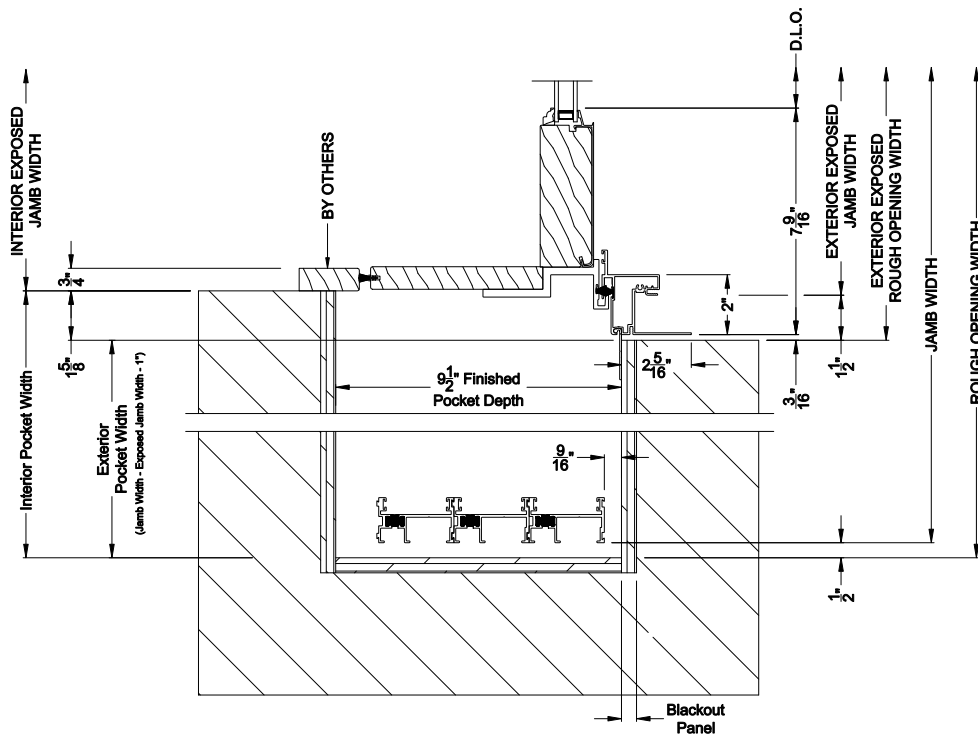

Note: All dimensions are approximate. Weather Shield reserves the right to change specifications without notice.

PREMIUM 1-3/4" MULTI-SLIDE PATIO DOOR (8719)
Horizontal Section - 3 Panel Door

Note: All dimensions are approximate. Weather Shield reserves the right to change specifications without notice.

PREMIUM 1-3/4" MULTI-SLIDE PATIO DOOR (8719)
Horizontal Section - Bi-parting stiles

PREMIUM 1-3/4" MULTI-SLIDE PATIO DOOR (8719)
Horizontal Pocket Section - 3 or Bi-parting 6 Panel Door

Note: All dimensions are approximate. Weather Shield reserves the right to change specifications without notice.

Weather Shield®

Premium Series™

1-3/4" Multi-Slide Doors

CROSS SECTION DETAILS

PREMIUM 1-3/4" MULTI-SLIDE PATIO DOOR (8719)
Horizontal Motorized Pocket Section - 3 or BI-parting 6 Panel Door

Note: All dimensions are approximate. Weather Shield reserves the right to change specifications without notice.