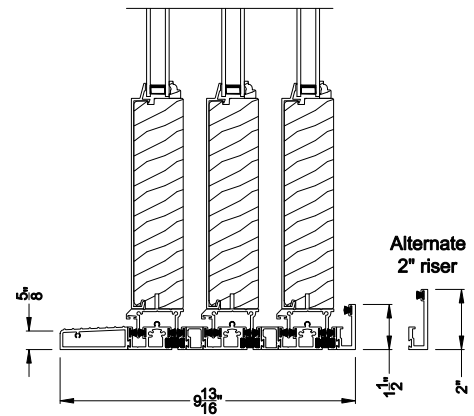

Weather Shield®

Premium Series™

1-3/4" Multi-Slide Doors

CROSS SECTION DETAILS

PREMIUM 1-3/4" MULTI-SLIDE PATIO DOOR (8719)
Vertical Section - Flush Sill - 3 or Bi-parting 6 Panel Door

PREMIUM 1-3/4" MULTI-SLIDE PATIO DOOR (8719)
Vertical Section - with T-track sill - 3 or Bi-parting 6 Panel Door

PREMIUM 1-3/4" MULTI-SLIDE PATIO DOOR (8719)
Vertical Section - with Sill Riser - 3 or Bi-parting 6 Panel Door

PREMIUM 1-3/4" MULTI-SLIDE PATIO DOOR (8719)
Vertical Section - With sill pan

PREMIUM 1-3/4" MULTI-SLIDE PATIO DOOR (8719)
Vertical Section - With sill pan

Note: All dimensions are approximate. Weather Shield reserves the right to change specifications without notice.

PREMIUM 1-3/4" MULTI-SLIDE PATIO DOOR (8719)
Horizontal Section - 3 Panel Door

Note: All dimensions are approximate. Weather Shield reserves the right to change specifications without notice.