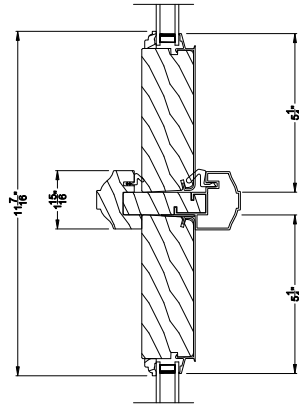

Weather Shield®

Premium Series™

1-3/4" Multi-Slide Doors

CROSS SECTION DETAILS

PREMIUM 1-3/4" MULTI-SLIDE PATIO DOOR (8719)
Vertical Section - Flush Sill - 3 or Bi-parting 6 Panel Door

PREMIUM 1-3/4" MULTI-SLIDE PATIO DOOR (8719)
Vertical Section - with T-track sill - 3 or Bi-parting 6 Panel Door

PREMIUM 1-3/4" MULTI-SLIDE PATIO DOOR (8719)
Vertical Section - with Sill Riser - 3 or Bi-parting 6 Panel Door

PREMIUM 1-3/4" MULTI-SLIDE PATIO DOOR (8719)
Vertical Section - With sill pan

PREMIUM 1-3/4" MULTI-SLIDE PATIO DOOR (8719)
Vertical Section - With sill pan

Note: All dimensions are approximate. Weather Shield reserves the right to change specifications without notice.

PREMIUM 1-3/4" MULTI-SLIDE PATIO DOOR (8719)
Horizontal Section - 3 Panel Door

Note: All dimensions are approximate. Weather Shield reserves the right to change specifications without notice.