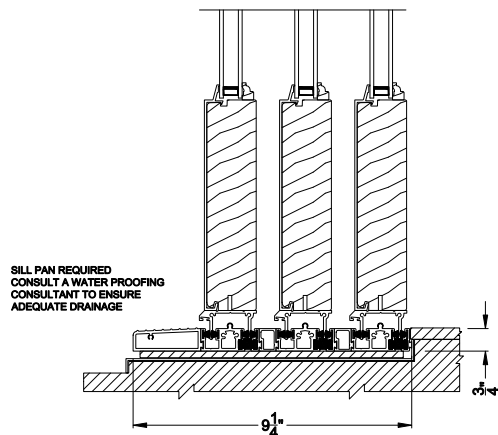

Weather Shield®

Premium Series™

1-3/4" Multi-Slide Doors

CROSS SECTION DETAILS

PREMIUM 1-3/4" MULTI-SLIDE PATIO DOOR (8719)
Vertical Section - Flush Sill - 3 or Bi-parting 6 Panel Door

PREMIUM 1-3/4" MULTI-SLIDE PATIO DOOR (8719)
Vertical Section - with T-track sill - 3 or Bi-parting 6 Panel Door

PREMIUM 1-3/4" MULTI-SLIDE PATIO DOOR (8719)
Vertical Section - with Sill Riser - 3 or Bi-parting 6 Panel Door

PREMIUM 1-3/4" MULTI-SLIDE PATIO DOOR (8719)
Vertical Section - With sill pan

PREMIUM 1-3/4" MULTI-SLIDE PATIO DOOR (8719)
Vertical Section - With sill pan

Note: All dimensions are approximate. Weather Shield reserves the right to change specifications without notice.

PREMIUM 1-3/4" MULTI-SLIDE PATIO DOOR (8719)
Horizontal Section - 3 Panel Door

Note: All dimensions are approximate. Weather Shield reserves the right to change specifications without notice.