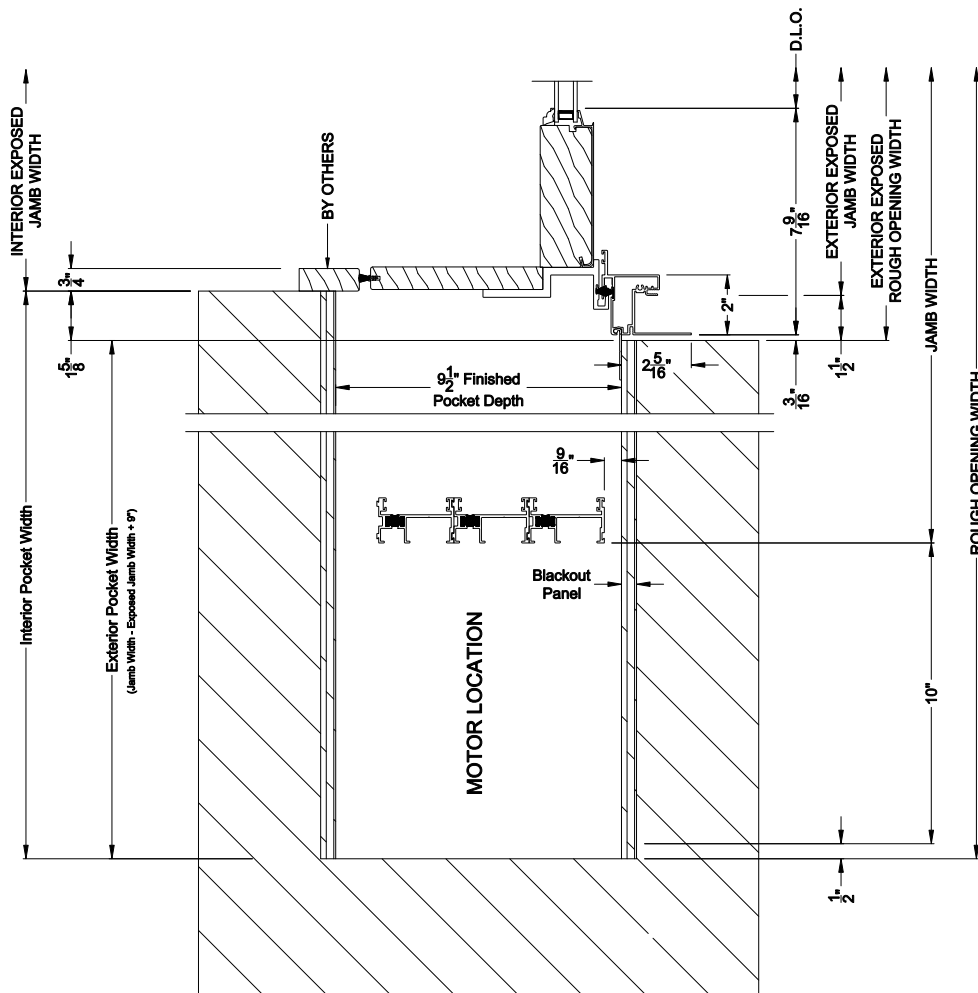

PREMIUM 1-3/4" MULTI-SLIDE PATIO DOOR (8719)
Horizontal Section - Bi-parting stiles

PREMIUM 1-3/4" MULTI-SLIDE PATIO DOOR (8719)
Horizontal Pocket Section - 3 or Bi-parting 6 Panel Door

Note: All dimensions are approximate. Weather Shield reserves the right to change specifications without notice.

Weather Shield®

Premium Series™

1-3/4" Multi-Slide Doors

CROSS SECTION DETAILS

PREMIUM 1-3/4" MULTI-SLIDE PATIO DOOR (8719)
Horizontal Motorized Pocket Section - 3 or BI-parting 6 Panel Door

Note: All dimensions are approximate. Weather Shield reserves the right to change specifications without notice.

Weather Shield®

Premium Series™

1-3/4" Multi-Slide Doors

CROSS SECTION DETAILS

PREMIUM 1-3/4" MULTI-SLIDE DOOR (8619)
 Horizontal Section - 3L3R Panel Inside Corner Door

Note: All dimensions are approximate. Weather Shield reserves the right to change specifications without notice.