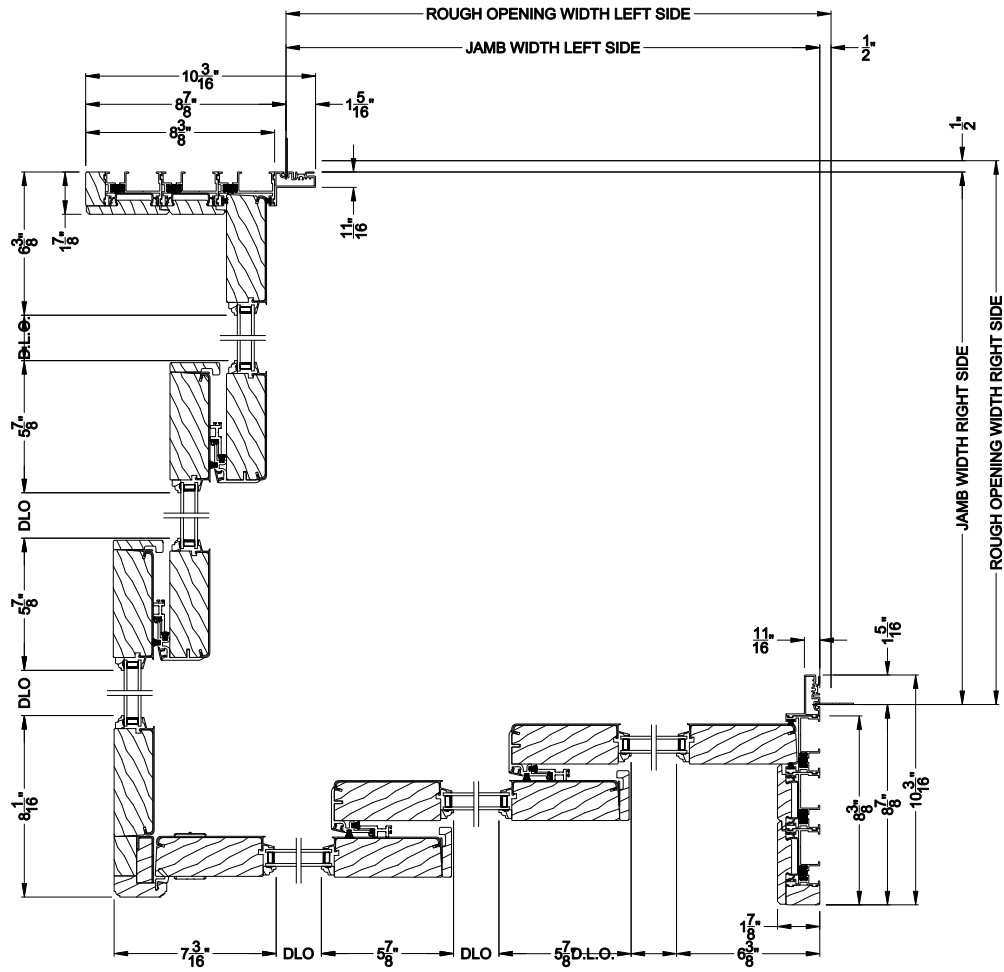

Weather Shield®

Premium Series™

1-3/4" Multi-Slide Doors

CROSS SECTION DETAILS

PREMIUM 1-3/4" MULTI-SLIDE PATIO DOOR (8719)
Horizontal Motorized Pocket Section - 3 or BI-parting 6 Panel Door

Note: All dimensions are approximate. Weather Shield reserves the right to change specifications without notice.

Weather Shield®

Premium Series™

1-3/4" Multi-Slide Doors

CROSS SECTION DETAILS

PREMIUM 1-3/4" MULTI-SLIDE DOOR (8619)
 Horizontal Section - 3L3R Panel Inside Corner Door

Note: All dimensions are approximate. Weather Shield reserves the right to change specifications without notice.