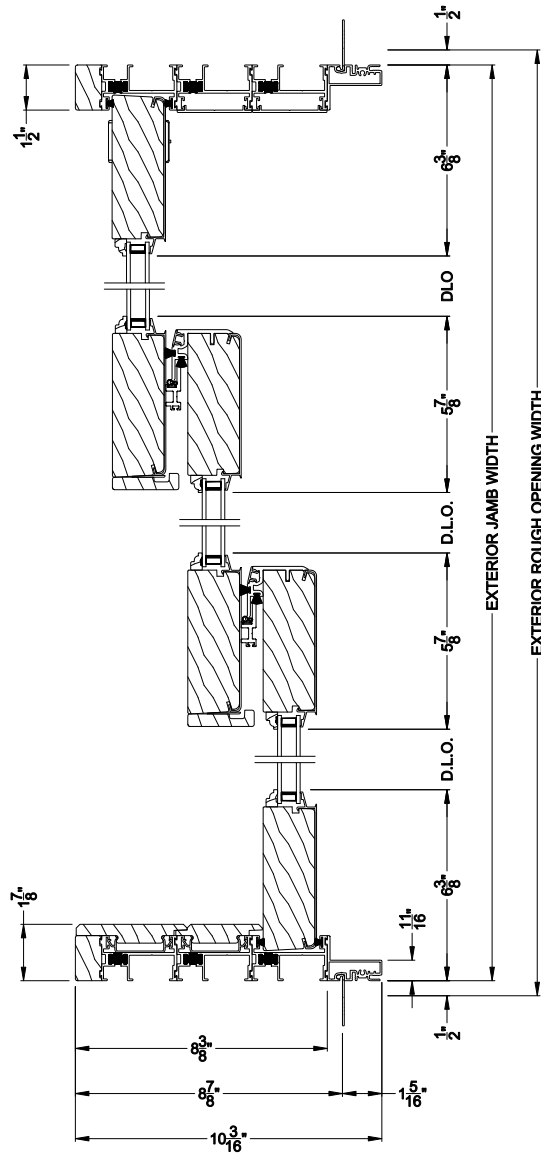

Weather Shield®

Premium Series™

1-3/4" Multi-Slide Doors

CROSS SECTION DETAILS

PREMIUM 1-3/4" MULTI-SLIDE PATIO DOOR (8719)
Vertical Section - Flush Sill - 3 or Bi-parting 6 Panel Door

PREMIUM 1-3/4" MULTI-SLIDE PATIO DOOR (8719)
Vertical Section - with T-track sill - 3 or Bi-parting 6 Panel Door

PREMIUM 1-3/4" MULTI-SLIDE PATIO DOOR (8719)
Vertical Section - with Sill Riser - 3 or Bi-parting 6 Panel Door

PREMIUM 1-3/4" MULTI-SLIDE PATIO DOOR (8719)
Vertical Section - With sill pan

PREMIUM 1-3/4" MULTI-SLIDE PATIO DOOR (8719)
Vertical Section - With sill pan

Note: All dimensions are approximate. Weather Shield reserves the right to change specifications without notice.

PREMIUM 1-3/4" MULTI-SLIDE PATIO DOOR (8719)
Horizontal Section - 3 Panel Door

Note: All dimensions are approximate. Weather Shield reserves the right to change specifications without notice.

PREMIUM 1-3/4" MULTI-SLIDE PATIO DOOR (8719)
Horizontal Section - Bi-parting stiles

PREMIUM 1-3/4" MULTI-SLIDE PATIO DOOR (8719)
Horizontal Pocket Section - 3 or Bi-parting 6 Panel Door

Note: All dimensions are approximate. Weather Shield reserves the right to change specifications without notice.