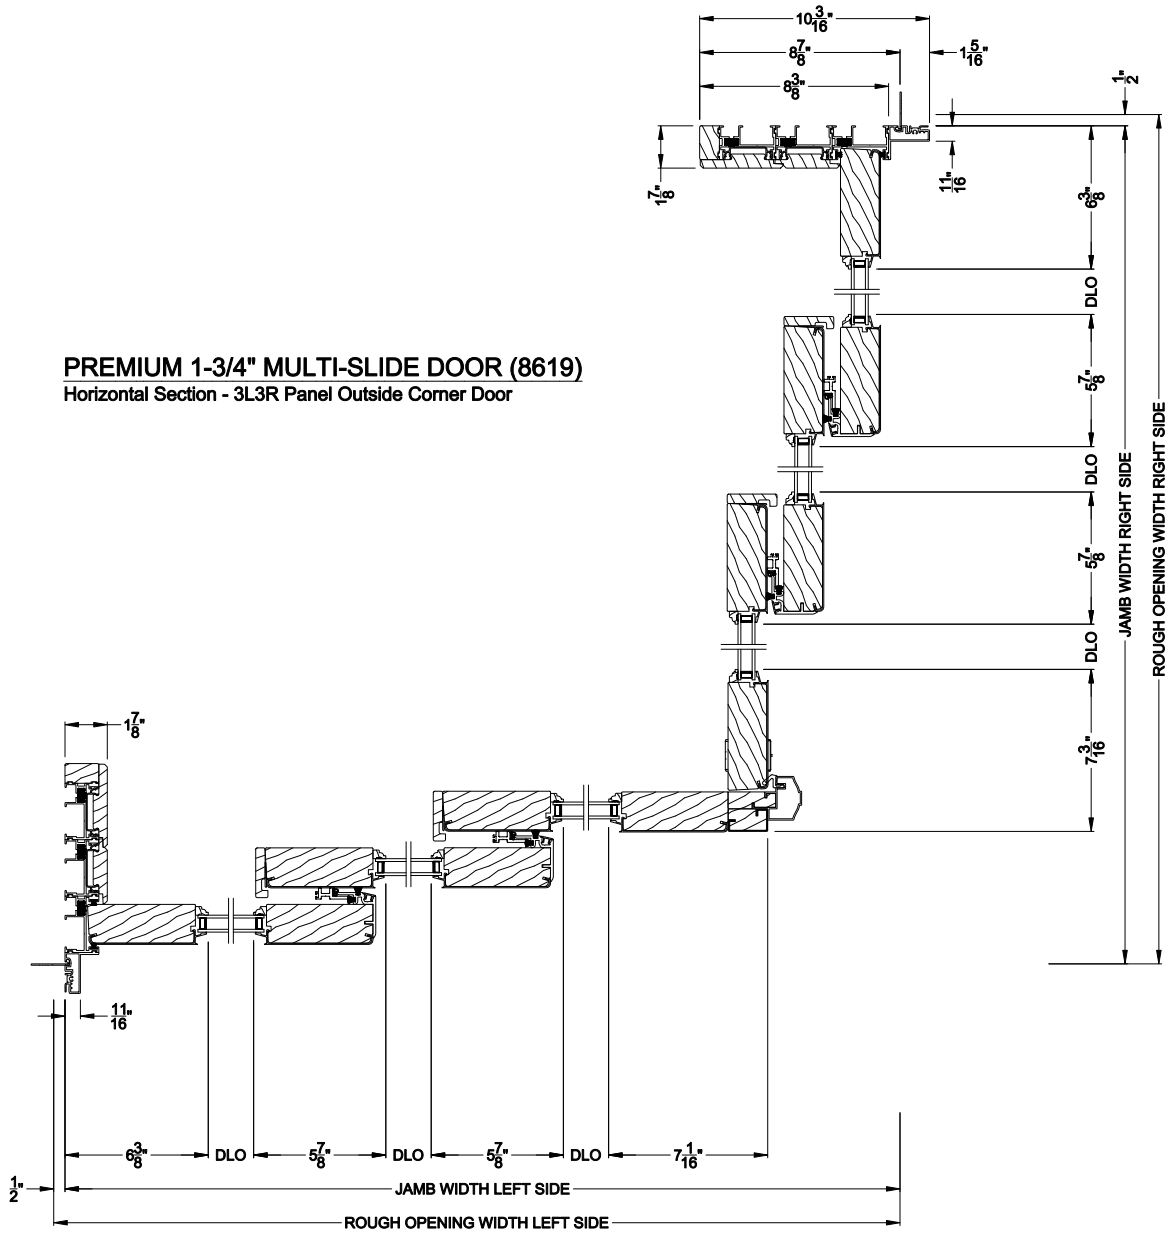

Weather Shield®

Premium Series™

1-3/4" Multi-Slide Doors

CROSS SECTION DETAILS

PREMIUM 1-3/4" MULTI-SLIDE DOOR (8619)
 Horizontal Section - 3L3R Panel Inside Corner Door

Note: All dimensions are approximate. Weather Shield reserves the right to change specifications without notice.

Weather Shield®

Premium Series™

1-3/4" Multi-Slide Doors

CROSS SECTION DETAILS

PREMIUM 1-3/4" MULTI-SLIDE DOOR (8619)
Horizontal Section - 3L3R Panel Outside Corner Door

Note: All dimensions are approximate. Weather Shield reserves the right to change specifications without notice.