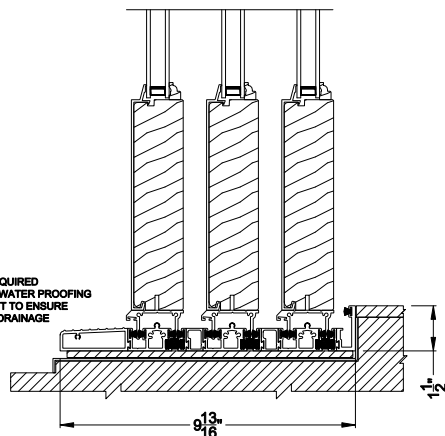

PREMIUM 1-3/4" MULTI-SLIDE PATIO DOOR (8719)
Horizontal Section - 3 Panel Door

PREMIUM 1-3/4" MULTI-SLIDE PATIO DOOR (8719)
Vertical Section - With sill pan

Note: All dimensions are approximate. Weather Shield reserves the right to change specifications without notice.