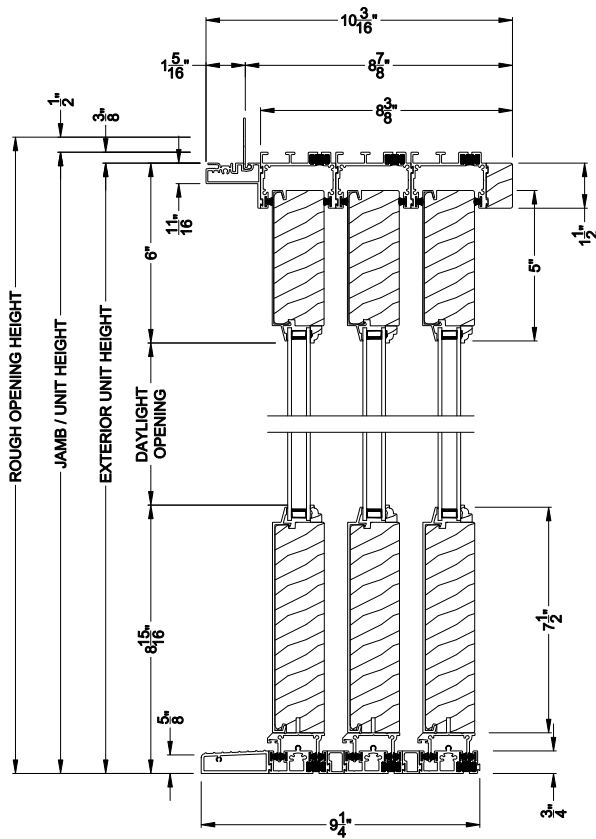

Weather Shield®

Premium Series™

1-3/4" Multi-Slide Doors

CROSS SECTION DETAILS

PREMIUM 1-3/4" MULTI-SLIDE PATIO DOOR (8719)
Vertical Section - Flush Sill - 3 or Bi-parting 6 Panel Door

PREMIUM 1-3/4" MULTI-SLIDE PATIO DOOR (8719)
Vertical Section - with T-track sill - 3 or Bi-parting 6 Panel Door

PREMIUM 1-3/4" MULTI-SLIDE PATIO DOOR (8719)
Vertical Section - with Sill Riser - 3 or Bi-parting 6 Panel Door

PREMIUM 1-3/4" MULTI-SLIDE PATIO DOOR (8719)
Vertical Section - With sill pan

PREMIUM 1-3/4" MULTI-SLIDE PATIO DOOR (8719)
Vertical Section - With sill pan

Note: All dimensions are approximate. Weather Shield reserves the right to change specifications without notice.

PREMIUM 1-3/4" MULTI-SLIDE PATIO DOOR (8719)
Horizontal Section - 3 Panel Door

Note: All dimensions are approximate. Weather Shield reserves the right to change specifications without notice.

Weather Shield®

Premium Series™

1-3/4" Multi-Slide Doors

CROSS SECTION DETAILS

PREMIUM 1-3/4" MULTI-SLIDE DOOR (8619)
 Horizontal Section - 3L3R Panel Inside Corner Door

Note: All dimensions are approximate. Weather Shield reserves the right to change specifications without notice.