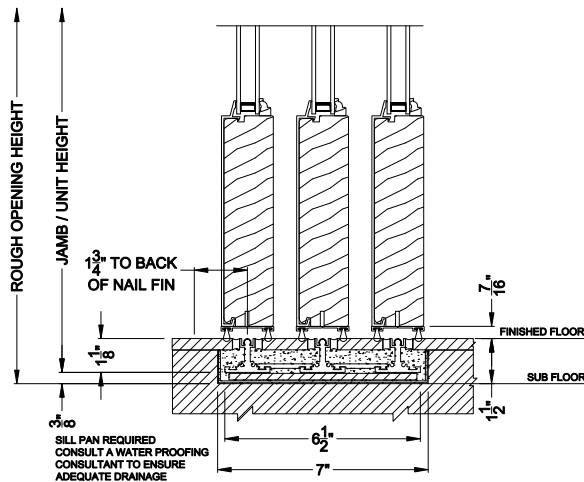

PREMIUM 1-3/4" MULTI-SLIDE PATIO DOOR (8719)
Vertical Section - with T-track sill - 3 or Bi-parting 6 Panel Door