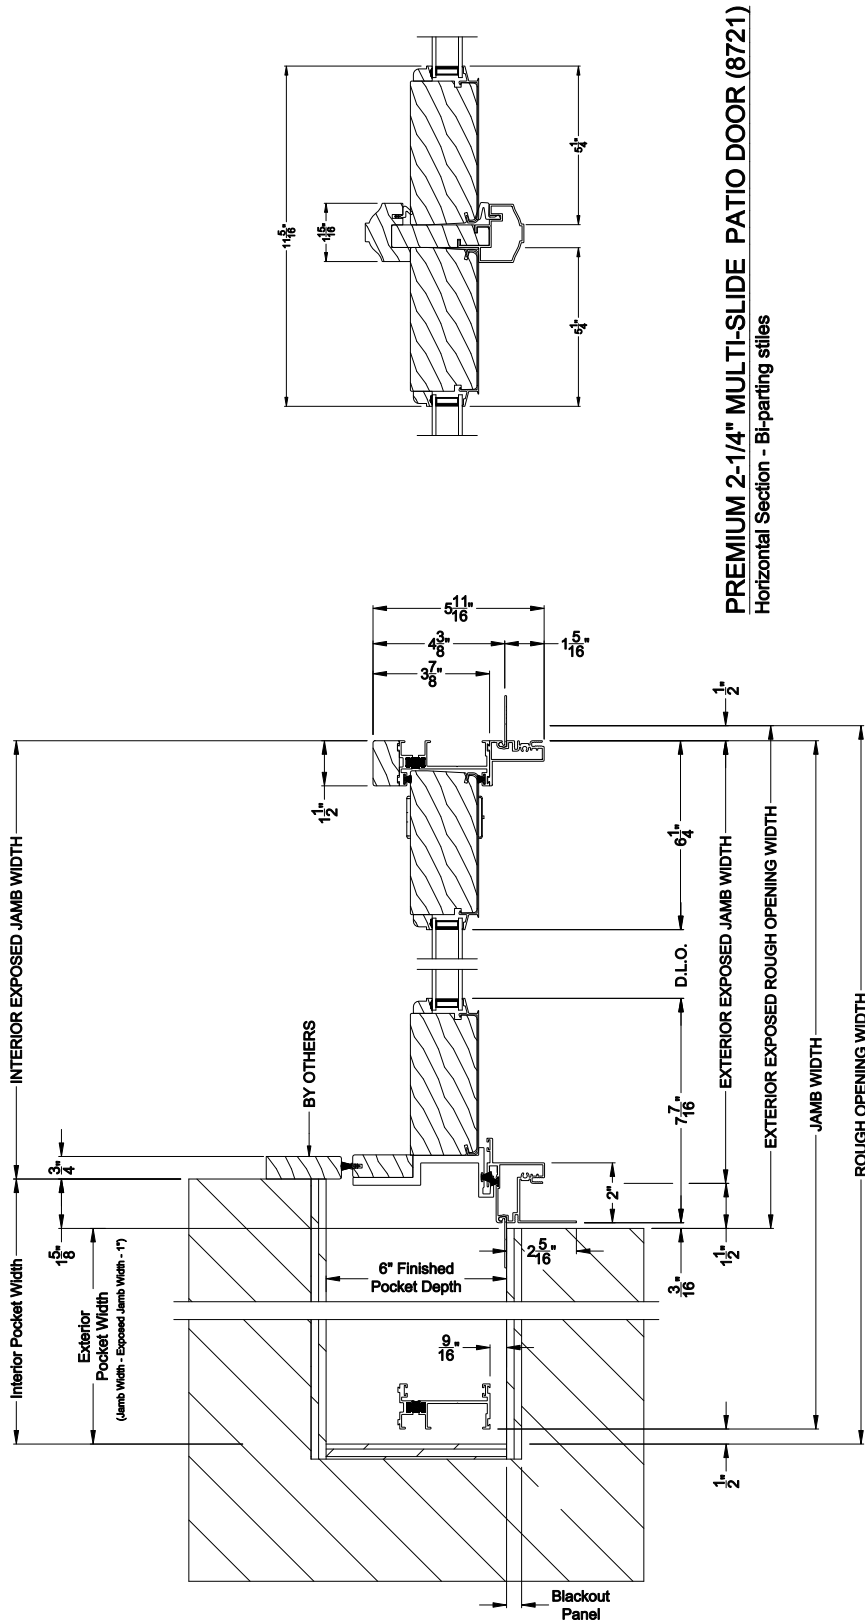

Weather Shield®

Premium Series™

2-1/4" Multi-Slide Doors

CROSS SECTION DETAILS

PREMIUM 2-1/4" MULTI-SLIDE PATIO DOOR (8721)
Horizontal Section - Bi-parting stiles

Note: All dimensions are approximate. Weather Shield reserves the right to change specifications without notice.