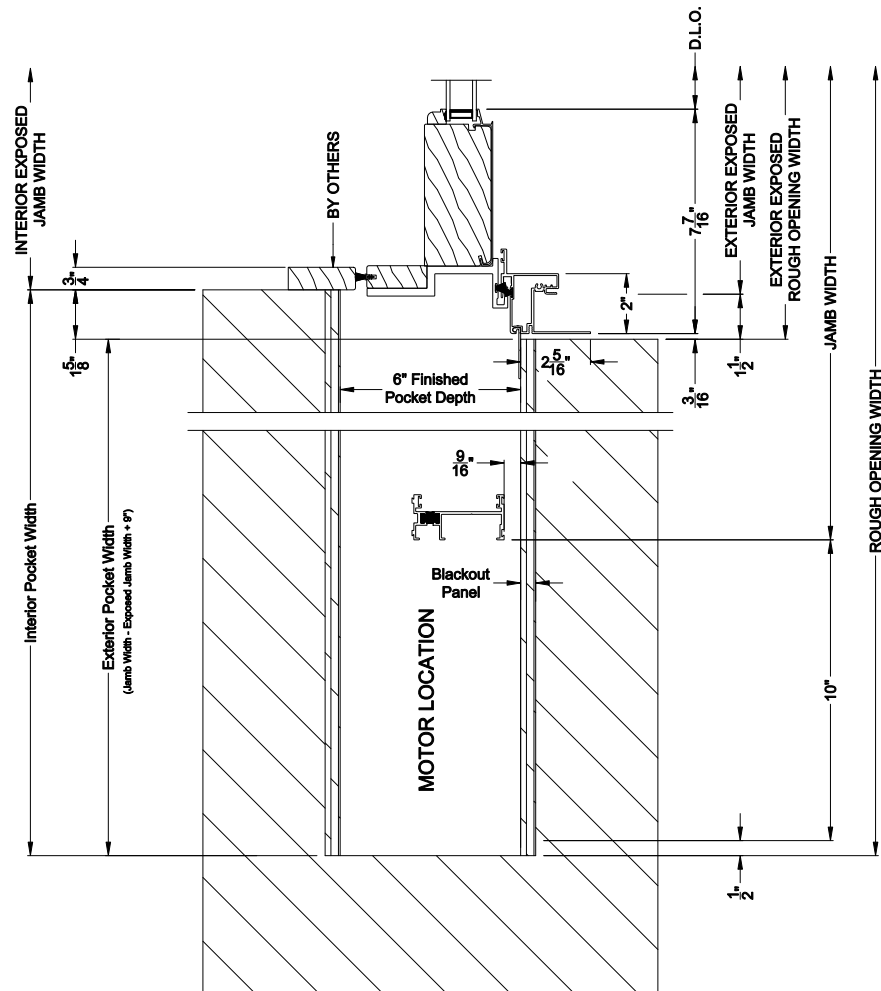

Note: All dimensions are approximate. Weather Shield reserves the right to change specifications without notice.

## 2-1/4" Multi-Slide Doors

CROSS SECTION DETAILS

**PREMIUM 2-1/4" MULTI-SLIDE PATIO DOOR (8721)**  
Horizontal Section - Bi-parting stiles

**PREMIUM 2-1/4" MULTI-SLIDE PATIO DOOR (8721)**  
Horizontal Pocket Section - 1 or Bi-parting 2 Panel Door

Note: All dimensions are approximate. Weather Shield reserves the right to change specifications without notice.

**PREMIUM 2-1/4" MULTI-SLIDE PATIO DOOR (8721)**  
 Horizontal Motorized Pocket Section - 1 or Bi-parting 2 Panel Door