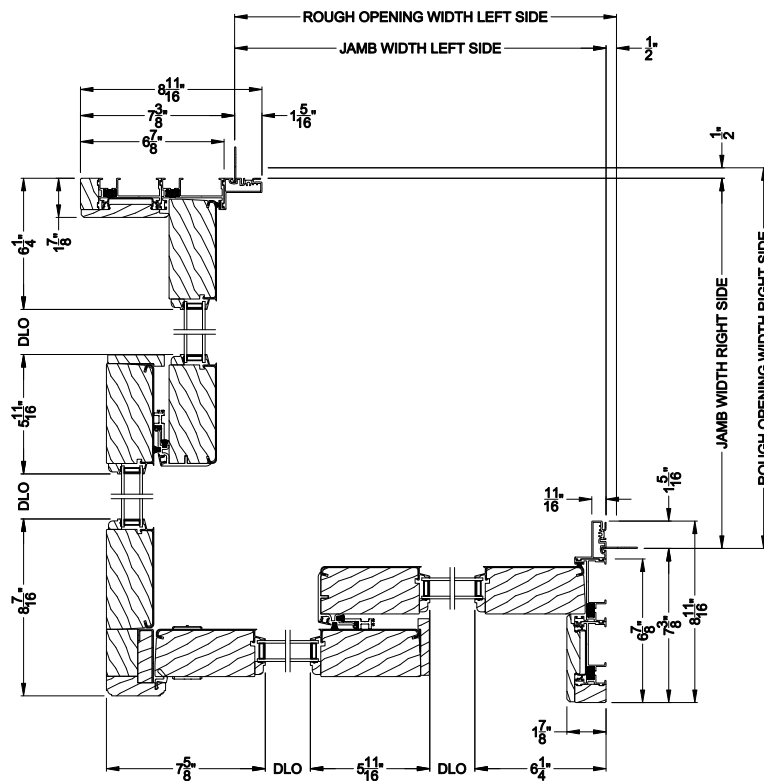

## CROSS SECTION DETAILS

**PREMIUM 2-1/4" MULTI-SLIDE PATIO DOOR (8721)**  
Horizontal Motorized Pocket Section - 2 or Bi-parting 4 Panel Door

Note: All dimensions are approximate. Weather Shield reserves the right to change specifications without notice.