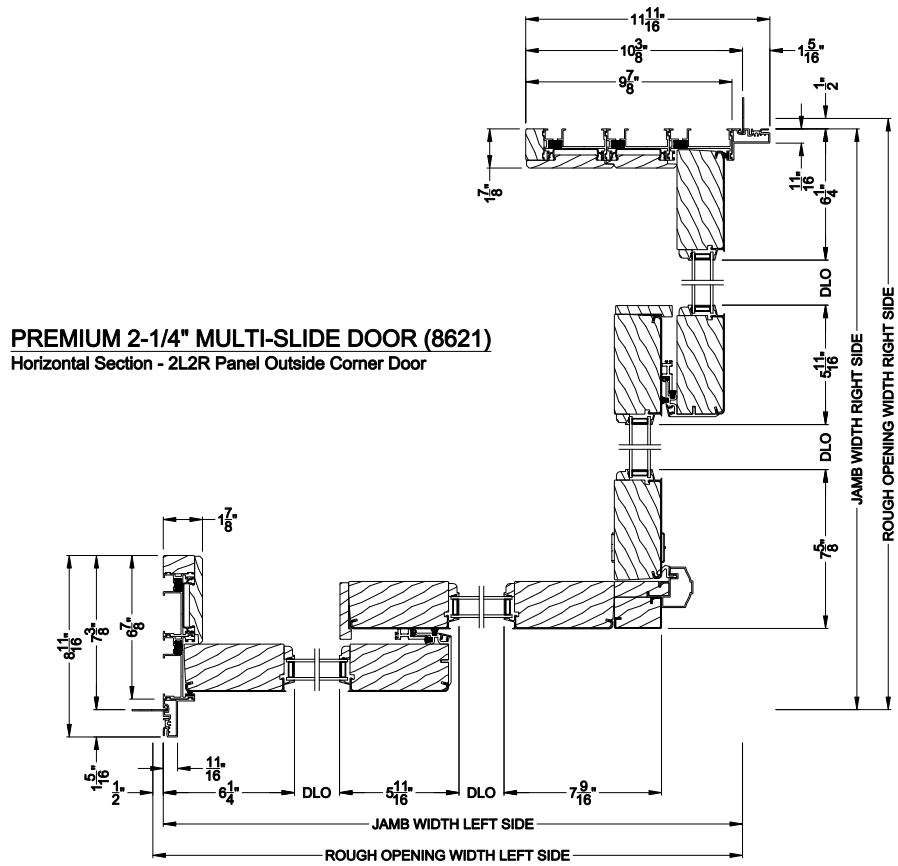

## CROSS SECTION DETAILS

**PREMIUM 2-1/4" MULTI-SLIDE PATIO DOOR (8721)**  
Horizontal Motorized Pocket Section - 2 or Bi-parting 4 Panel Door

Note: All dimensions are approximate. Weather Shield reserves the right to change specifications without notice.

**PREMIUM 2-1/4" MULTI-SLIDE DOOR (8621)**  
Horizontal Section - 2L2R Panel Inside Corner Door

Note: All dimensions are approximate. Weather Shield reserves the right to change specifications without notice.

## 2-1/4" Multi-Slide Doors

CROSS SECTION DETAILS

Note: All dimensions are approximate. Weather Shield reserves the right to change specifications without notice.