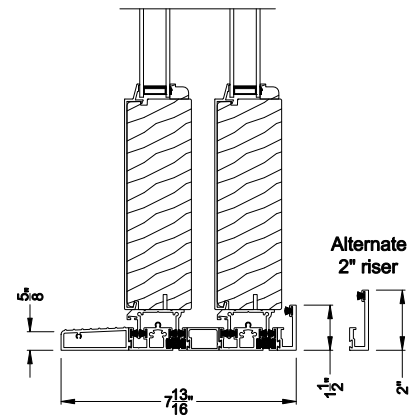

## CROSS SECTION DETAILS

**PREMIUM 2-1/4" MULTI-SLIDE PATIO DOOR (8721)**  
Vertical Section - Flush Sill - 2 or Bi-parting 4 Panel Door

**PREMIUM 2-1/4" MULTI-SLIDE PATIO DOOR (8721)**  
Vertical Section - with Sill Riser - 2 or Bi-parting 4 Panel Door