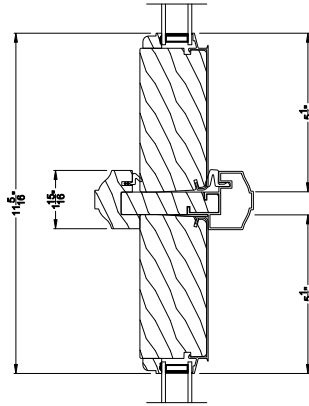

Weather Shield®

Premium Series™

2-1/4" Multi-Slide Doors

CROSS SECTION DETAILS