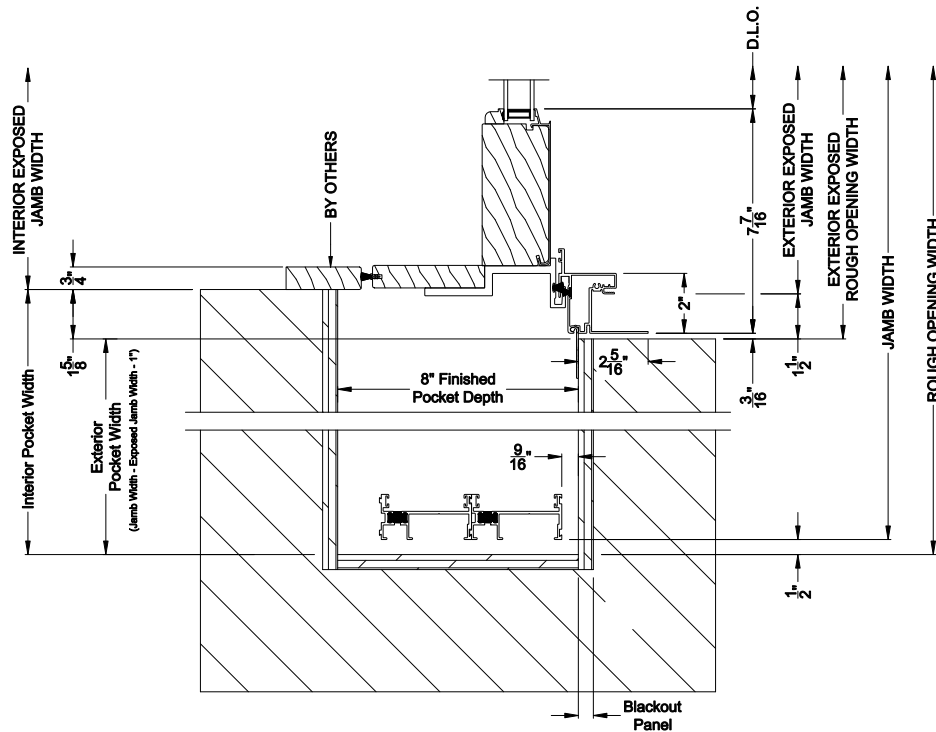

PREMIUM 2-1/4" MULTI-SLIDE PATIO DOOR (8721)
Horizontal Section - 4 Panel Door

PREMIUM 2-1/4" MULTI-SLIDE PATIO DOOR (8721)
Horizontal Pocket Section - 2 or Bi-parting 4 Panel Door

Note: All dimensions are approximate. Weather Shield reserves the right to change specifications without notice.