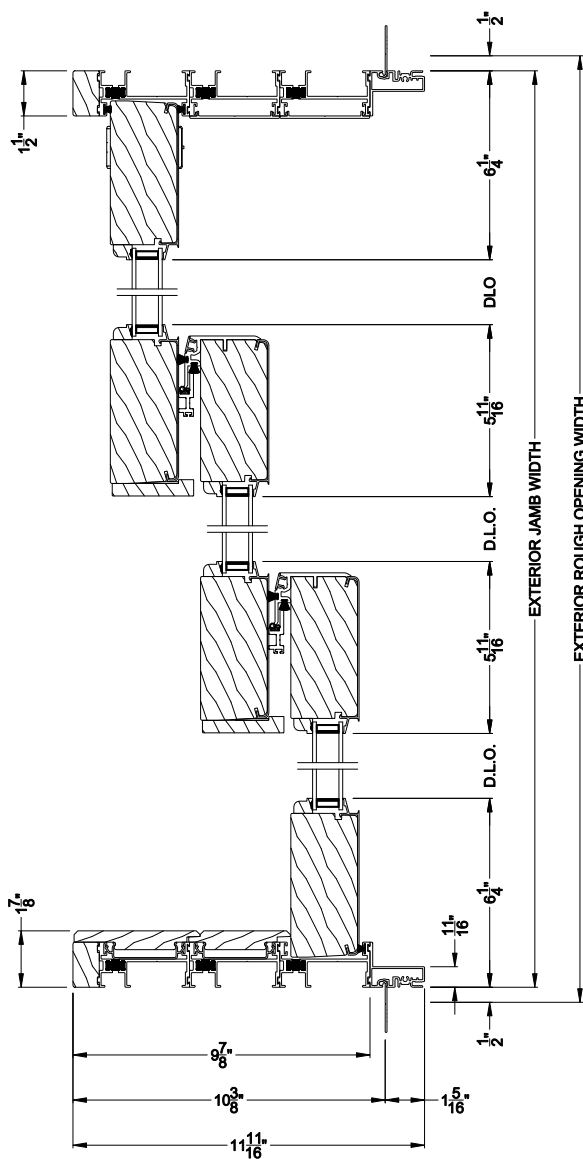

PREMIUM 2-1/4" MULTI-SLIDE PATIO DOOR (8721)
Horizontal Section - Bi-parting stiles

Weather Shield®

Premium Series™

2-1/4" Multi-Slide Doors

CROSS SECTION DETAILS

Note: All dimensions are approximate. Weather Shield reserves the right to change specifications without notice.