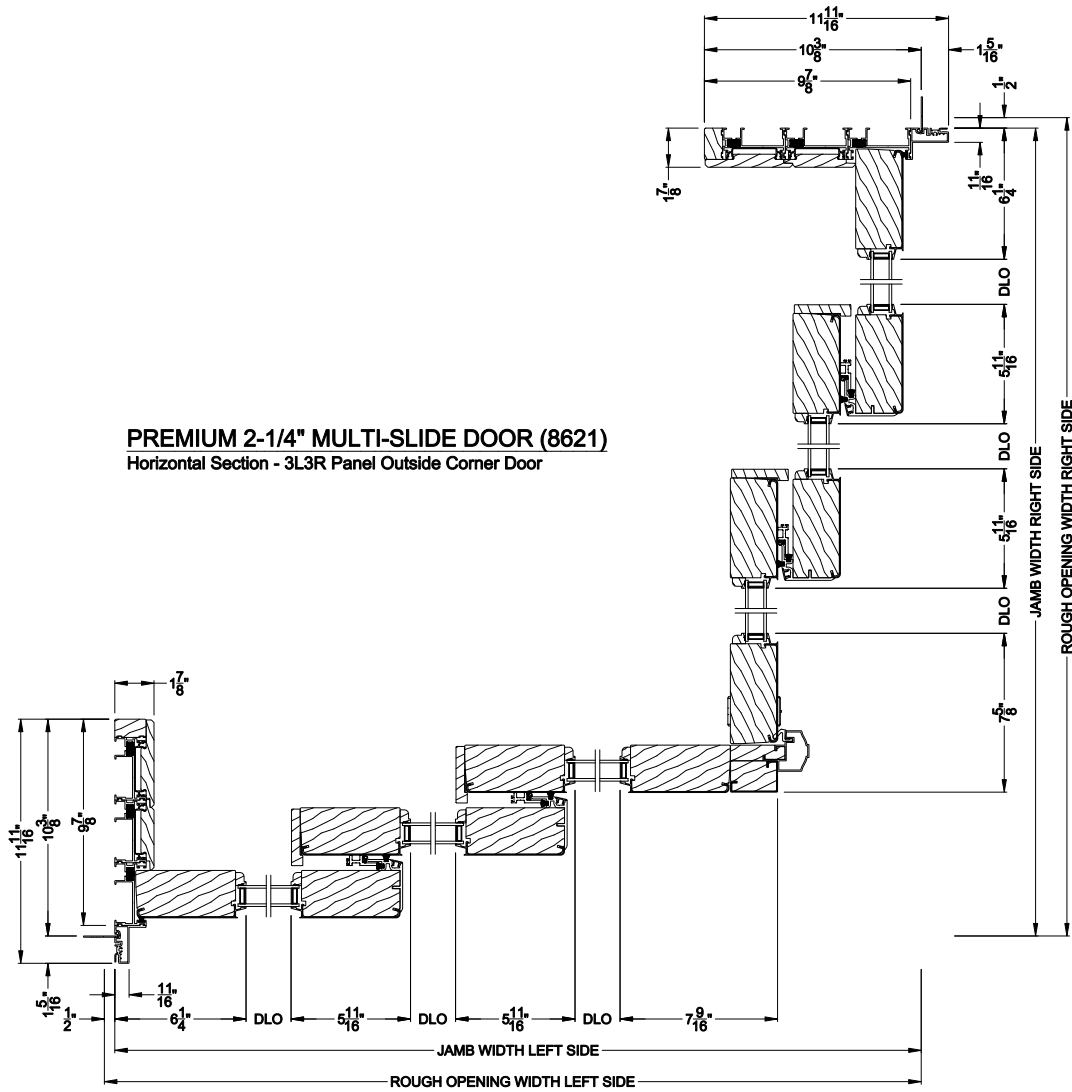

Weather Shield®

Premium Series™

2-1/4" Multi-Slide Doors

CROSS SECTION DETAILS

PREMIUM 2-1/4" MULTI-SLIDE DOOR (8621)
Horizontal Section - 3L3R Panel Outside Corner Door

Note: All dimensions are approximate. Weather Shield reserves the right to change specifications without notice.