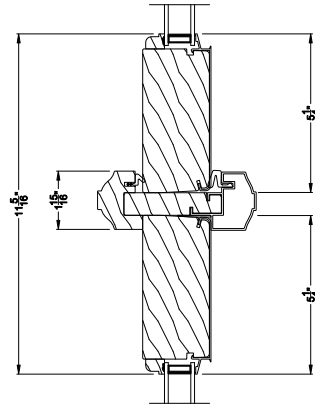

## CROSS SECTION DETAILS

**PREMIUM 2-1/4" MULTI-SLIDE PATIO DOOR (8721)**  
 Horizontal Section - 3 Panel Door

Note: All dimensions are approximate. Weather Shield reserves the right to change specifications without notice.