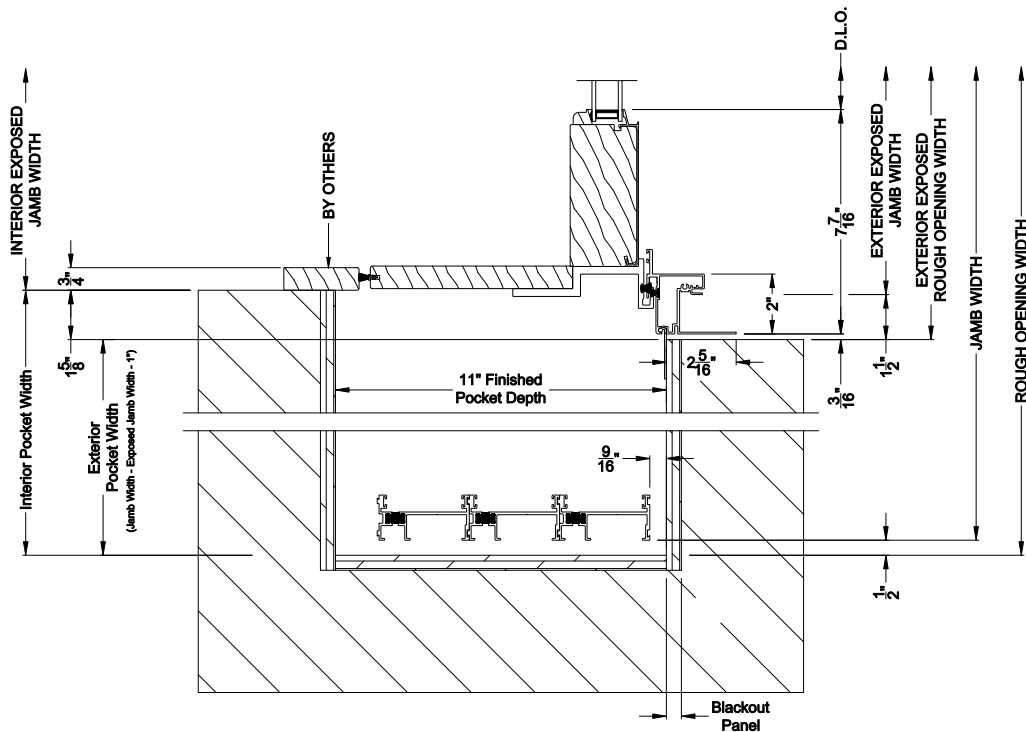

PREMIUM 2-1/4" MULTI-SLIDE PATIO DOOR (8721)
Horizontal Section - 3 Panel Door

PREMIUM 2-1/4" MULTI-SLIDE PATIO DOOR (8721)
Horizontal Pocket Section - 3 or Bi-parting 6 Panel Door

Note: All dimensions are approximate. Weather Shield reserves the right to change specifications without notice.