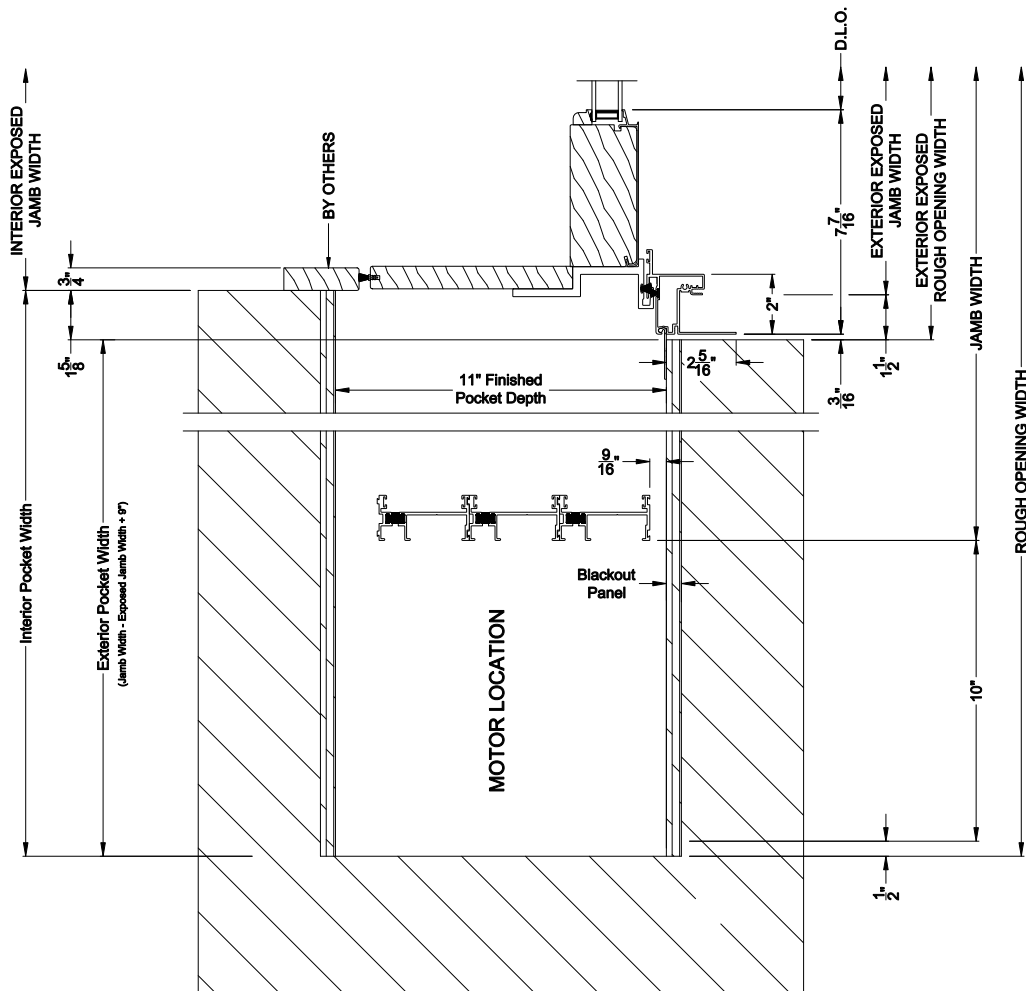

Weather Shield®

Premium Series™

2-1/4" Multi-Slide Doors

CROSS SECTION DETAILS

PREMIUM 2-1/4" MULTI-SLIDE PATIO DOOR (8721)
Horizontal Motorized Pocket Section - 3 or Bi-parting 6 Panel Door

Note: All dimensions are approximate. Weather Shield reserves the right to change specifications without notice.