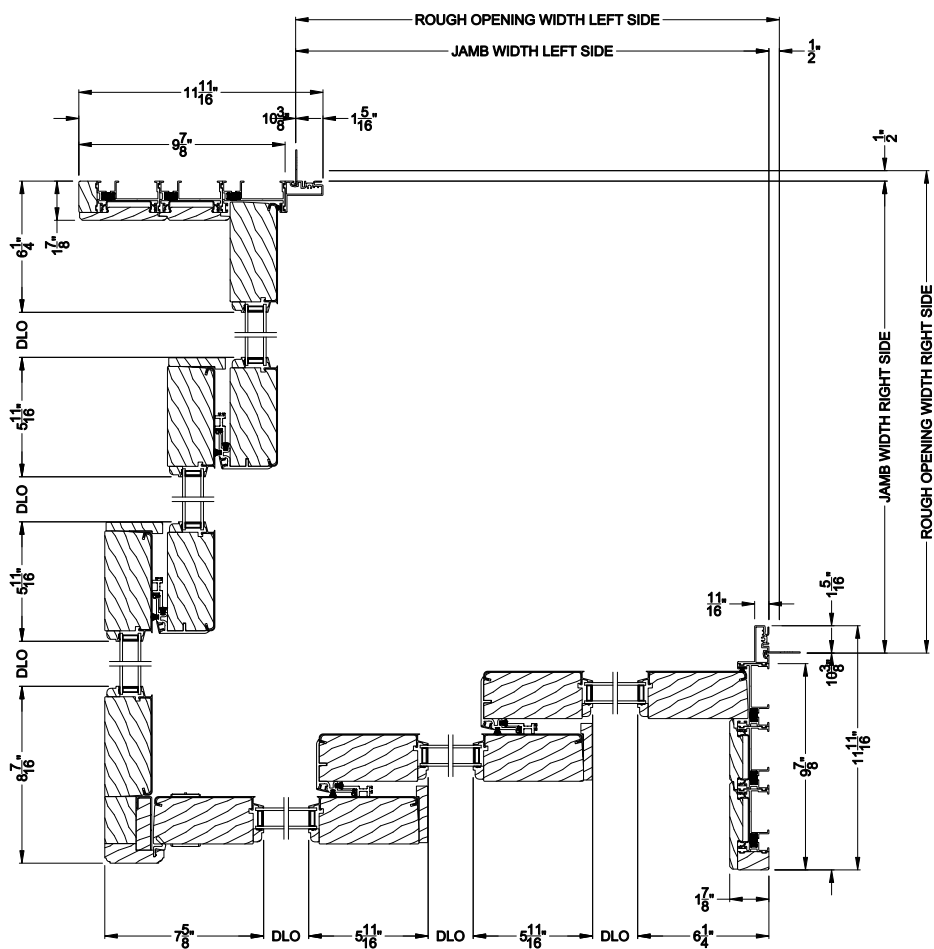

Weather Shield®

Premium Series™

2-1/4" Multi-Slide Doors

CROSS SECTION DETAILS

PREMIUM 2-1/4" MULTI-SLIDE DOOR (8621)
Horizontal Section - 3L3R Panel Inside Corner Door

Note: All dimensions are approximate. Weather Shield reserves the right to change specifications without notice.