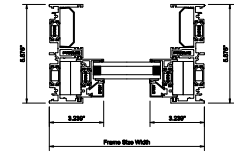

Visual Representation Only - Not For Production Runs