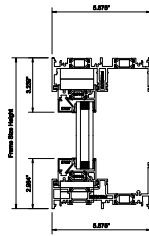

Visual Representation Only - Not For Production Runs