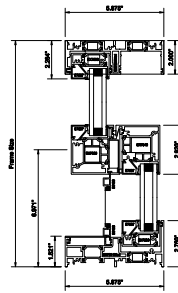

Visual Representation Only - Not For Production Runs