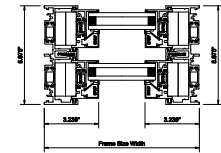

Visual Representation Only - Not For Production Runs