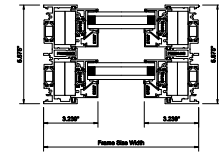

Visual Representation Only - Not For Production Runs