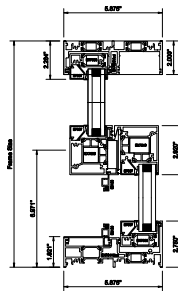

Visual Representation Only - Not For Production Runs