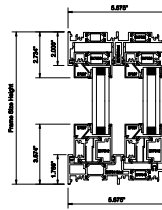

Visual Representation Only - Not For Production Runs