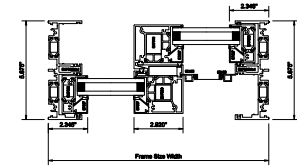

Visual Representation Only - Not For Production Runs